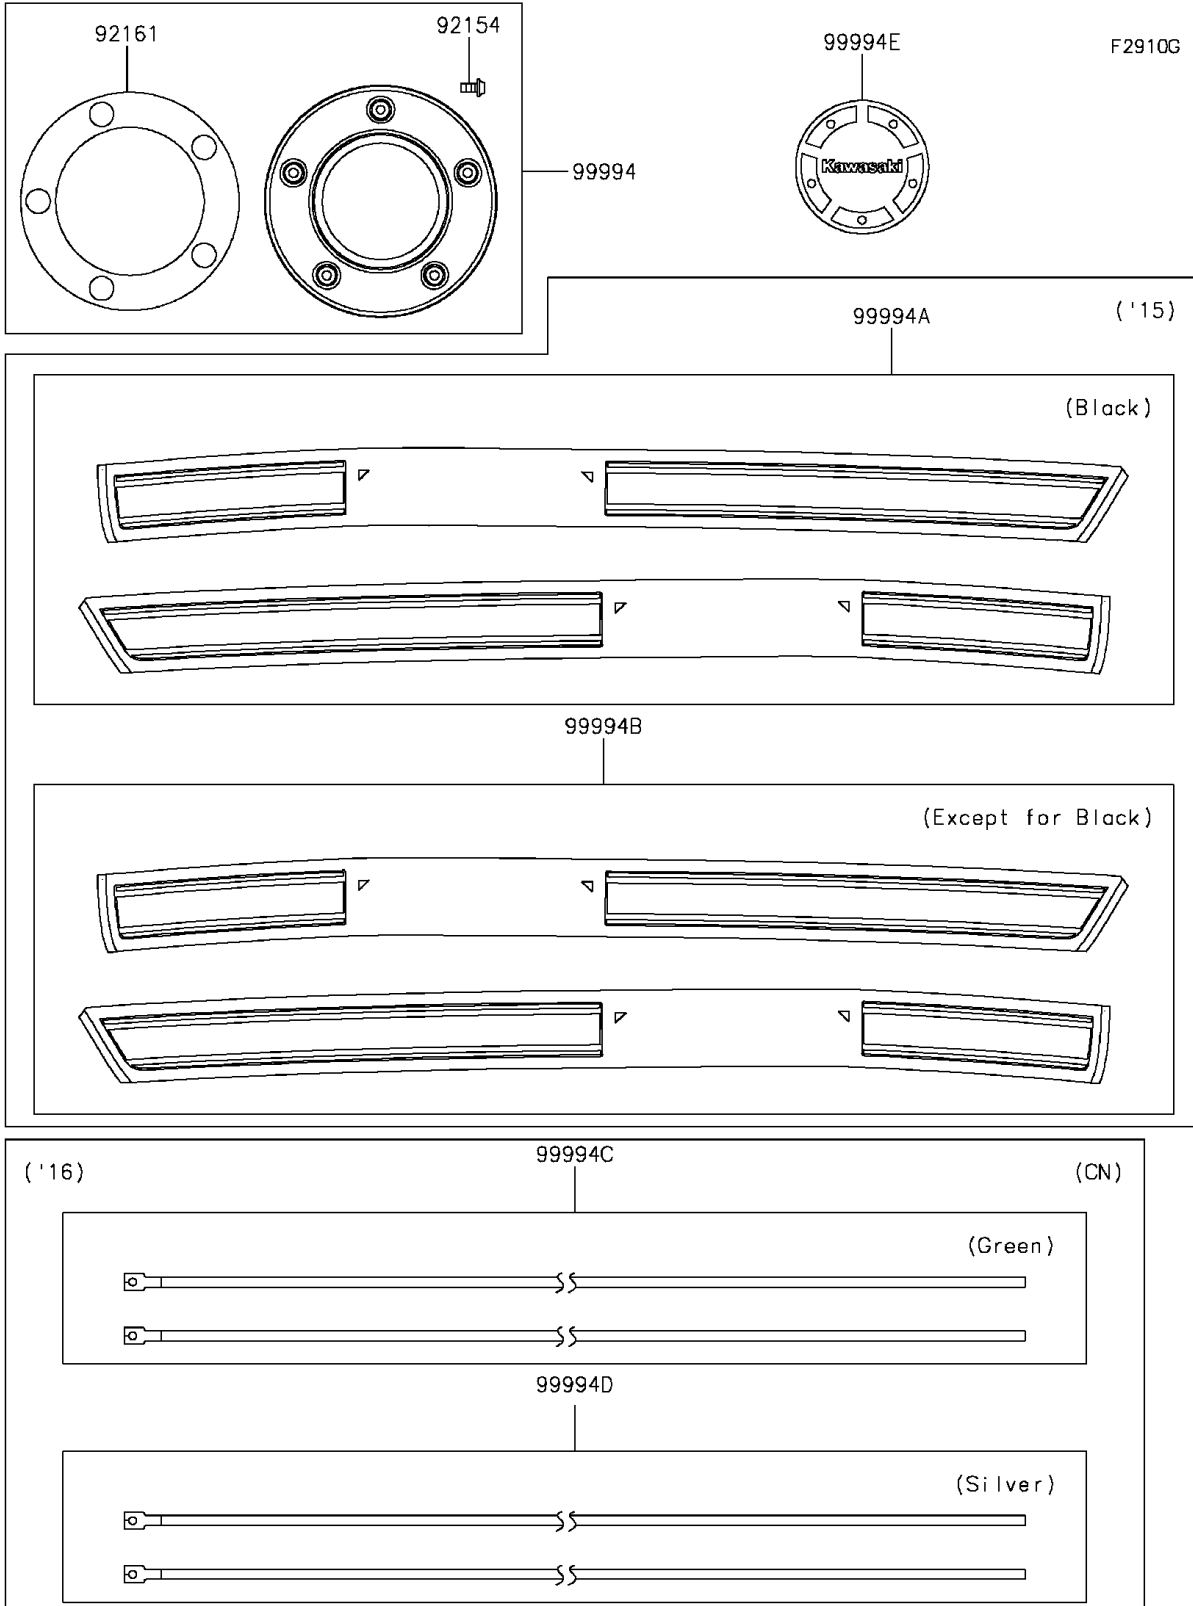

2016 VULCAN® S ABS CAFÉ PARTS DIAGRAM

Accessory(Decals)

2016 VULCAN® S ABS CAFÉ PARTS LIST

Accessory(Decals)

ITEM NAME	PART NUMBER	QUANTITY
-----------	-------------	----------