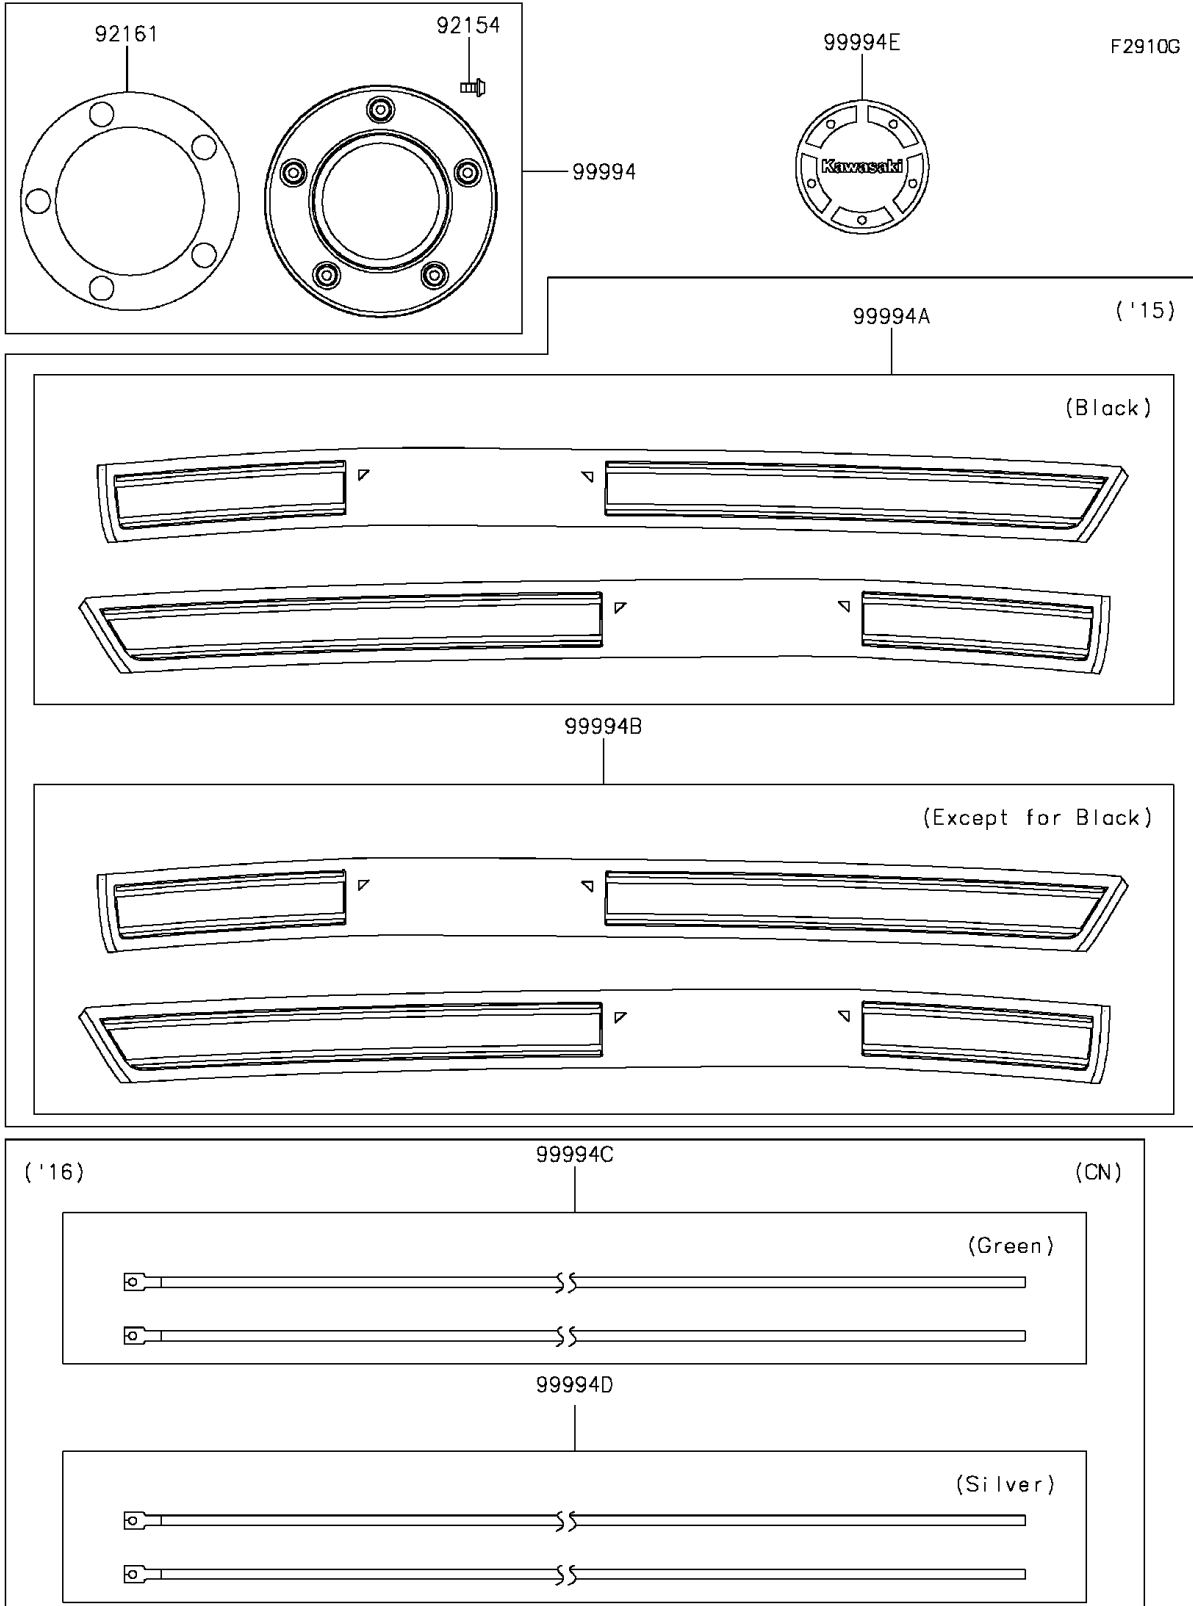

2016 VULCAN® S ABS PARTS DIAGRAM

Accessory(Decals)

2016 VULCAN® S ABS PARTS LIST

Accessory(Decals)

ITEM NAME	PART NUMBER	QUANTITY
-----------	-------------	----------