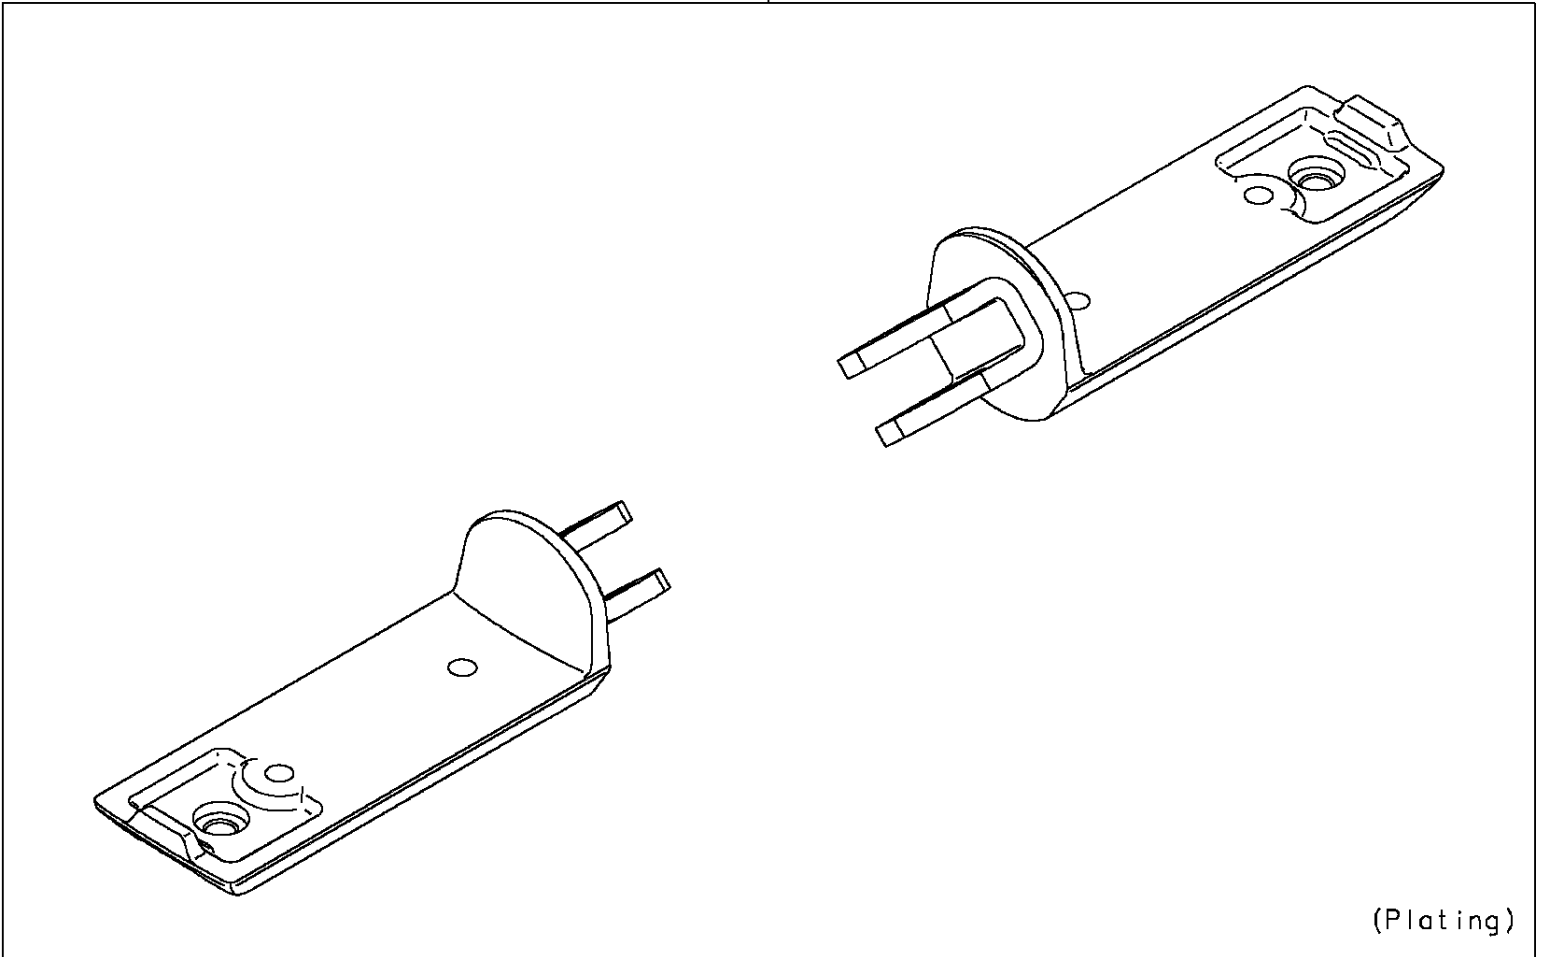

2015 VULCAN® S ABS PARTS DIAGRAM

Accessory(Foot Peg)

F2910K

99994

(Plating)

2015 VULCAN® S ABS PARTS LIST

Accessory(Foot Peg)

ITEM NAME	PART NUMBER	QUANTITY
-----------	-------------	----------