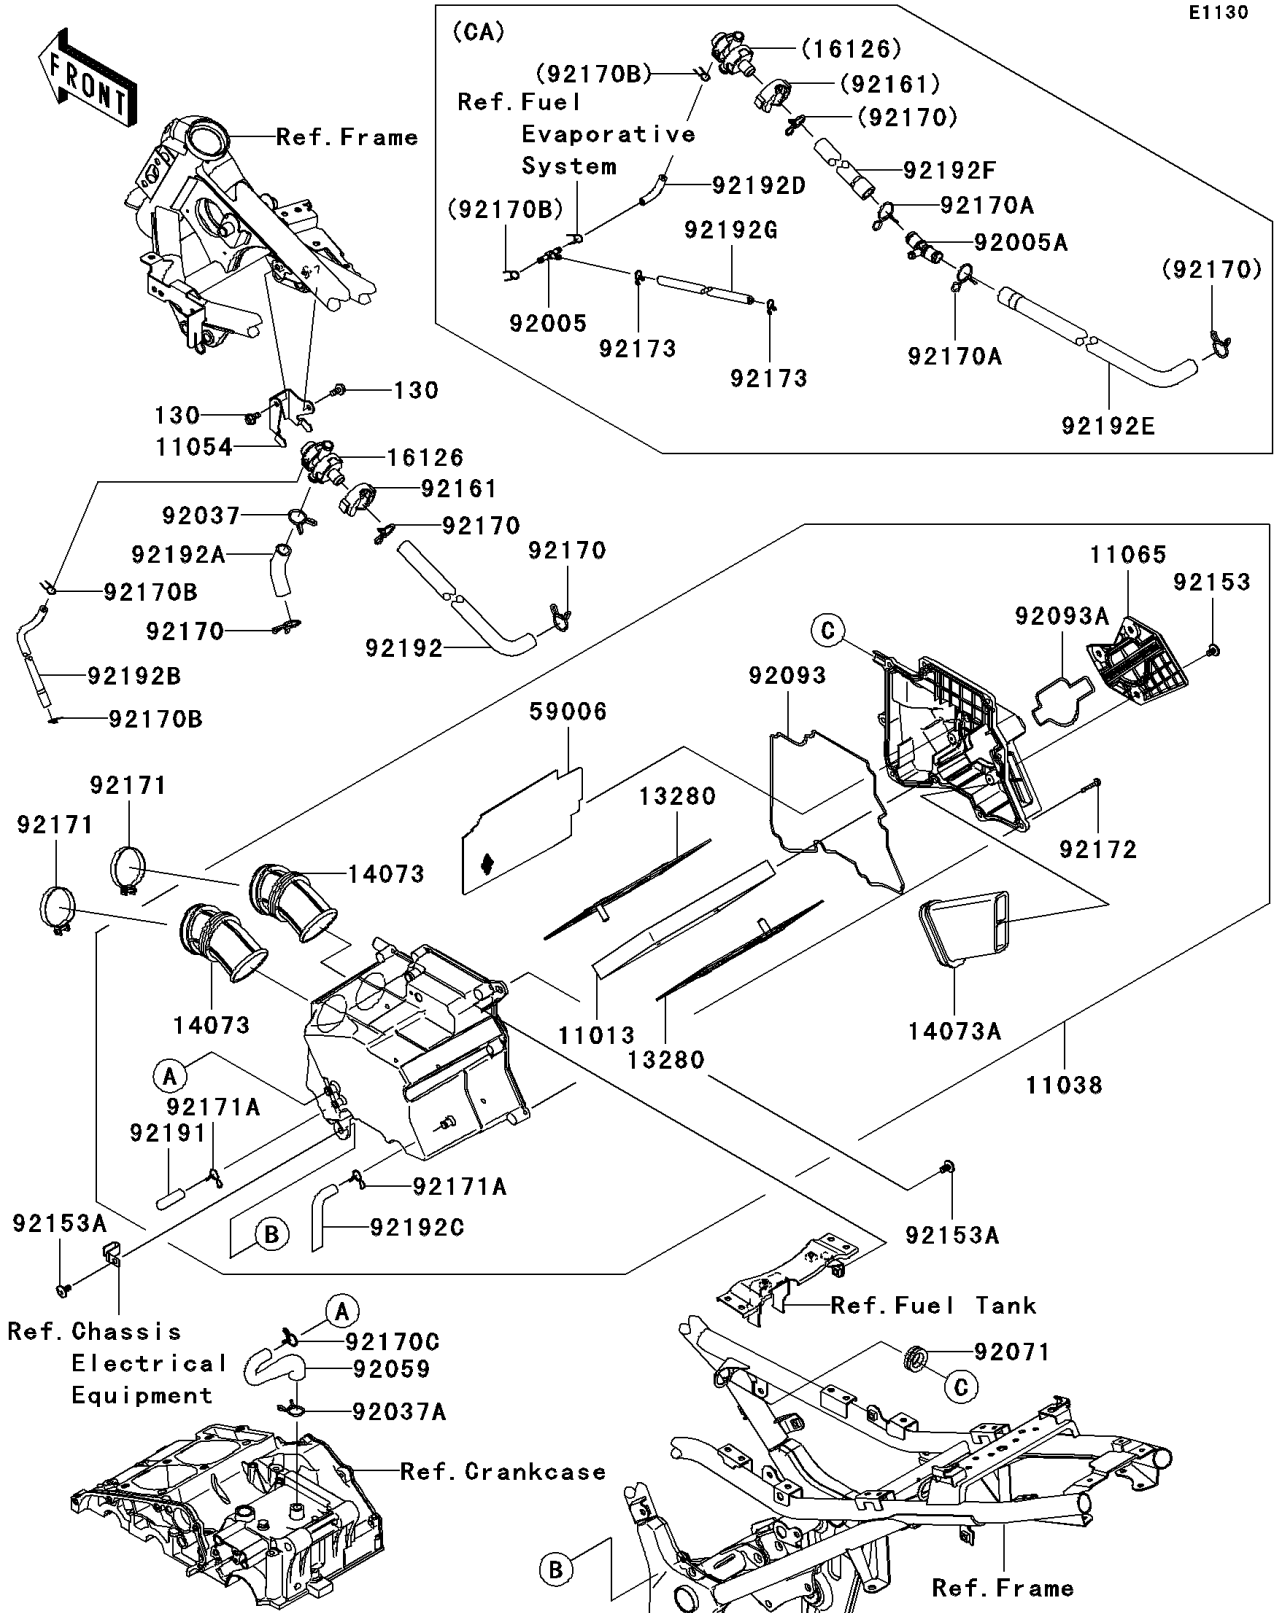

# 2008 Ninja® 250R PARTS DIAGRAM

## 2008 Ninja® 250R PARTS LIST

### Air Cleaner

ITEM NAME	PART NUMBER	QUANTITY
ELEMENT-AIR FILTER (Ref # 11013)	11013-0020	1
CASE-ASSY-AIR FILTER (Ref # 11038)	11038-0026	1
BRACKET (Ref # 11054)	11054-1785	1
CAP (Ref # 11065)	11065-0185	1
HOLDER,ELEMENT (Ref # 13280)	13280-0226	2
DUCT,CARBURETOR (Ref # 14073)	14073-0146	2
DUCT,INTAKE (Ref # 14073A)	14073-0147	1
VALVE,AIR SWITING (Ref # 16126)	16126-0032	1
ARRESTER-FLAME (Ref # 59006)	59006-0014	1
CLAMP (Ref # 92037)	92037-1593	1
CLAMP,TUBE (Ref # 92037A)	92037-213	1
TUBE,BREAHER (Ref # 92059)	92059-1676	1
GROMMET (Ref # 92071)	92071-1047	1
SEAL,CASE-AIR FILTER (Ref # 92093)	92093-0078	1
SEAL,CAP (Ref # 92093A)	92093-0144	1
BOLT,SOCKET,6X10 (Ref # 92153)	92153-1796	3
BOLT,SOCKET,6X12 (Ref # 92153A)	92153-1948	2
DAMPER (Ref # 92161)	92161-0482	1
CLAMP (Ref # 92170)	92170-1017	3
CLAMP (Ref # 92170B)	92170-1450	2
CLAMP (Ref # 92170C)	92170-1695	1
CLAMP (Ref # 92171)	92171-1553	2
CLAMP,DRAIN (Ref # 92171A)	92171-1584	2
SCREW,TAPPING,5X25 (Ref # 92172)	92172-0296	9
TUBE,8X12X40 (Ref # 92191)	92191-1795	1
TUBE,ASV-HEAD (Ref # 92192A)	92192-0425	1
TUBE,8X12X120 (Ref # 92192C)	92192-0446	1
BOLT-FLANGED,6X12 (Ref # 130)	130BB0612	2
FITTING,TUBE,T-TYPE (Ref # 92005)	92005-1017	1

### Air Cleaner

ITEM NAME	PART NUMBER	QUANTITY
FITTING (Ref # 92005A)	92005-1373	1
CLAMP,TUBE (Ref # 92170A)	92170-1445	2
CLAMP (Ref # 92173)	92173-0050	2
TUBE,ASV-AIR FILTER (Ref # 92192)	92192-0424	1
TUBE,ASV-CARB. (Ref # 92192B)	92192-0426	1
TUBE,ASV-FITTING (Ref # 92192D)	92192-0469	1
TUBE,A/C-FITTING (Ref # 92192E)	92192-0470	1
TUBE,ASV-FITTING (Ref # 92192F)	92192-0471	1
TUBE,CARB.FITTING (Ref # 92192G)	92192-0710	1