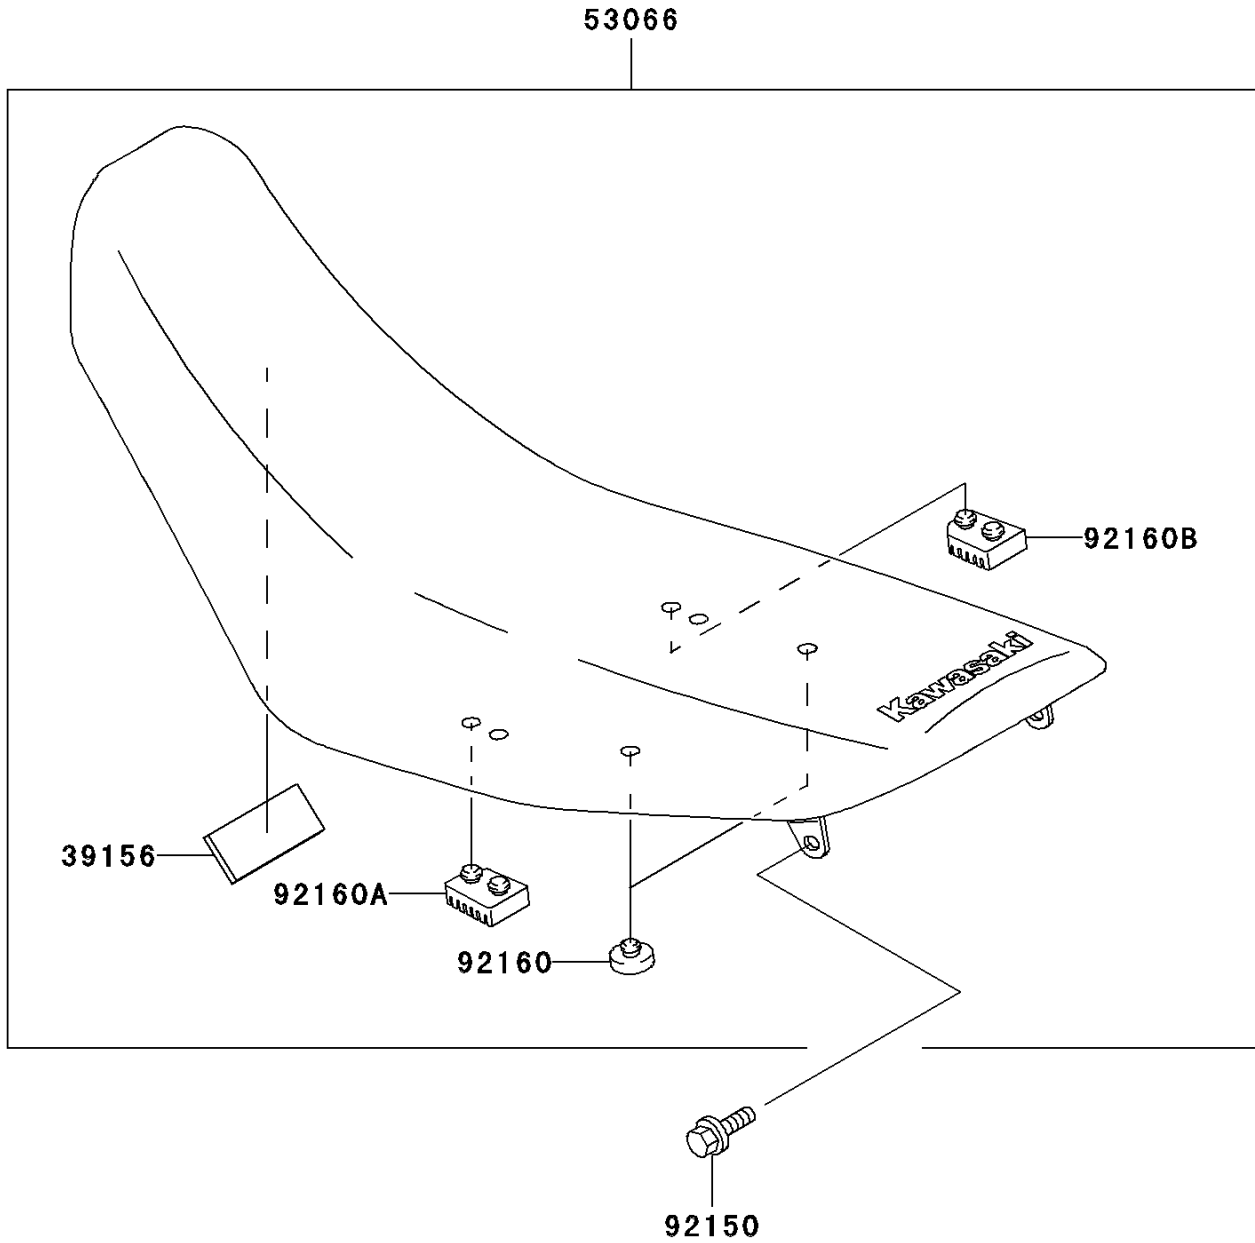

# 2006 KDX200 PARTS DIAGRAM

Seat

F2510

## 2006 KDX200 PARTS LIST

### Seat

ITEM NAME	PART NUMBER	QUANTITY
PAD (Ref # 39156)	39156-1419	1
SEAT-ASSY,DUAL,GREEN/BLACK (Ref # 53066)	53066-0107-336	1
BOLT,6X14 (Ref # 92150)	92150-1340	1
DAMPER (Ref # 92160)	92160-1396	2
DAMPER,SEAT,LH (Ref # 92160A)	92160-1575	1
DAMPER,SEAT,RH (Ref # 92160B)	92160-1576	1