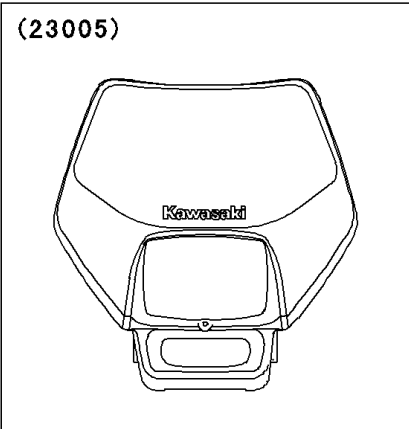

# 2006 KDX200 PARTS DIAGRAM

Headlight(s)

F2710

WD