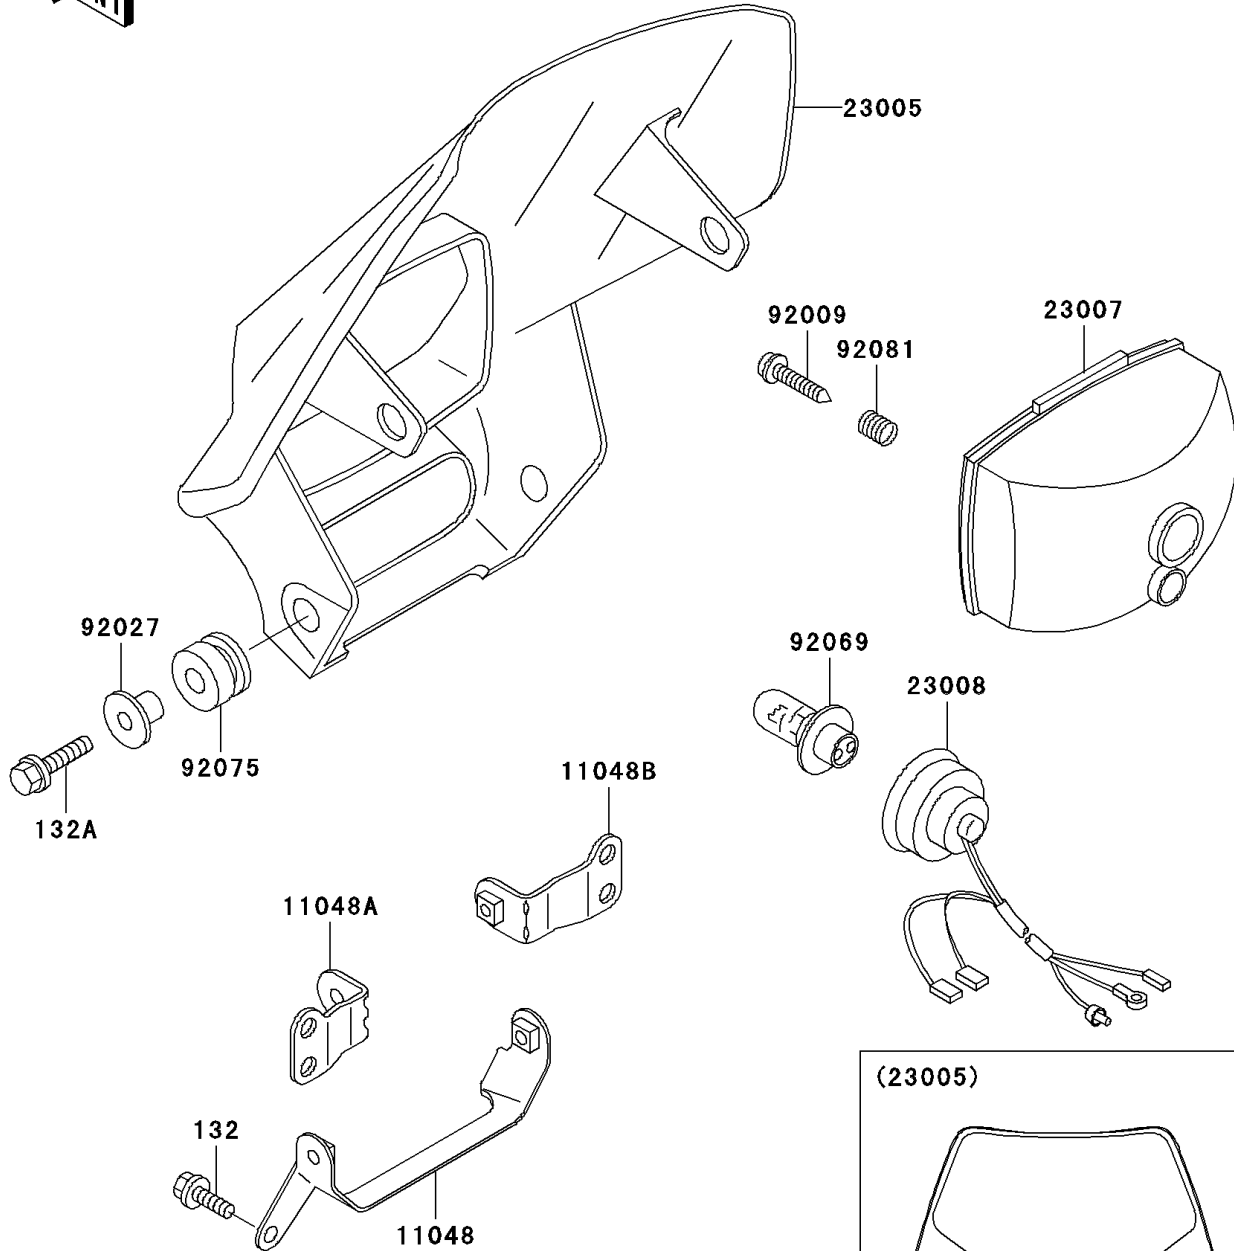

# 2006 KDX200 PARTS DIAGRAM

Headlight(s)

F2710

WD

## 2006 KDX200 PARTS LIST

### Headlight(s)

ITEM NAME	PART NUMBER	QUANTITY
BOLT-FLANGED-SMALL,6X12 (Ref # 132)	132G0612	2
BOLT-FLANGED-SMALL,6X20 (Ref # 132A)	132G0620	4
BRACKET,HEAD LAMP,LWR (Ref # 11048)	11048-1089	1
BRACKET,HEAD LAMP,UPP,LH (Ref # 11048A)	11048-1534	1
BRACKET,HEAD LAMP,UPP,RH (Ref # 11048B)	11048-1535	1
BODY-COMP-HEAD LAMP,L.GREEN (Ref # 23005)	23005-5050-290	1
LENS-COMP,HEAD LAMP (Ref # 23007)	23007-1246	1
SOCKET-ASSY,HEAD LAMP (Ref # 23008)	23008-1513	1
SCREW,TAPPING (Ref # 92009)	92009-1695	1
COLLAR (Ref # 92027)	92027-1183	4
BULB,12V 30/30W (Ref # 92069)	92069-1080	1
DAMPER,RUBBER (Ref # 92075)	92075-1123	4
SPRING,FOUCUS ADJUSTING (Ref # 92081)	92081-1519	1