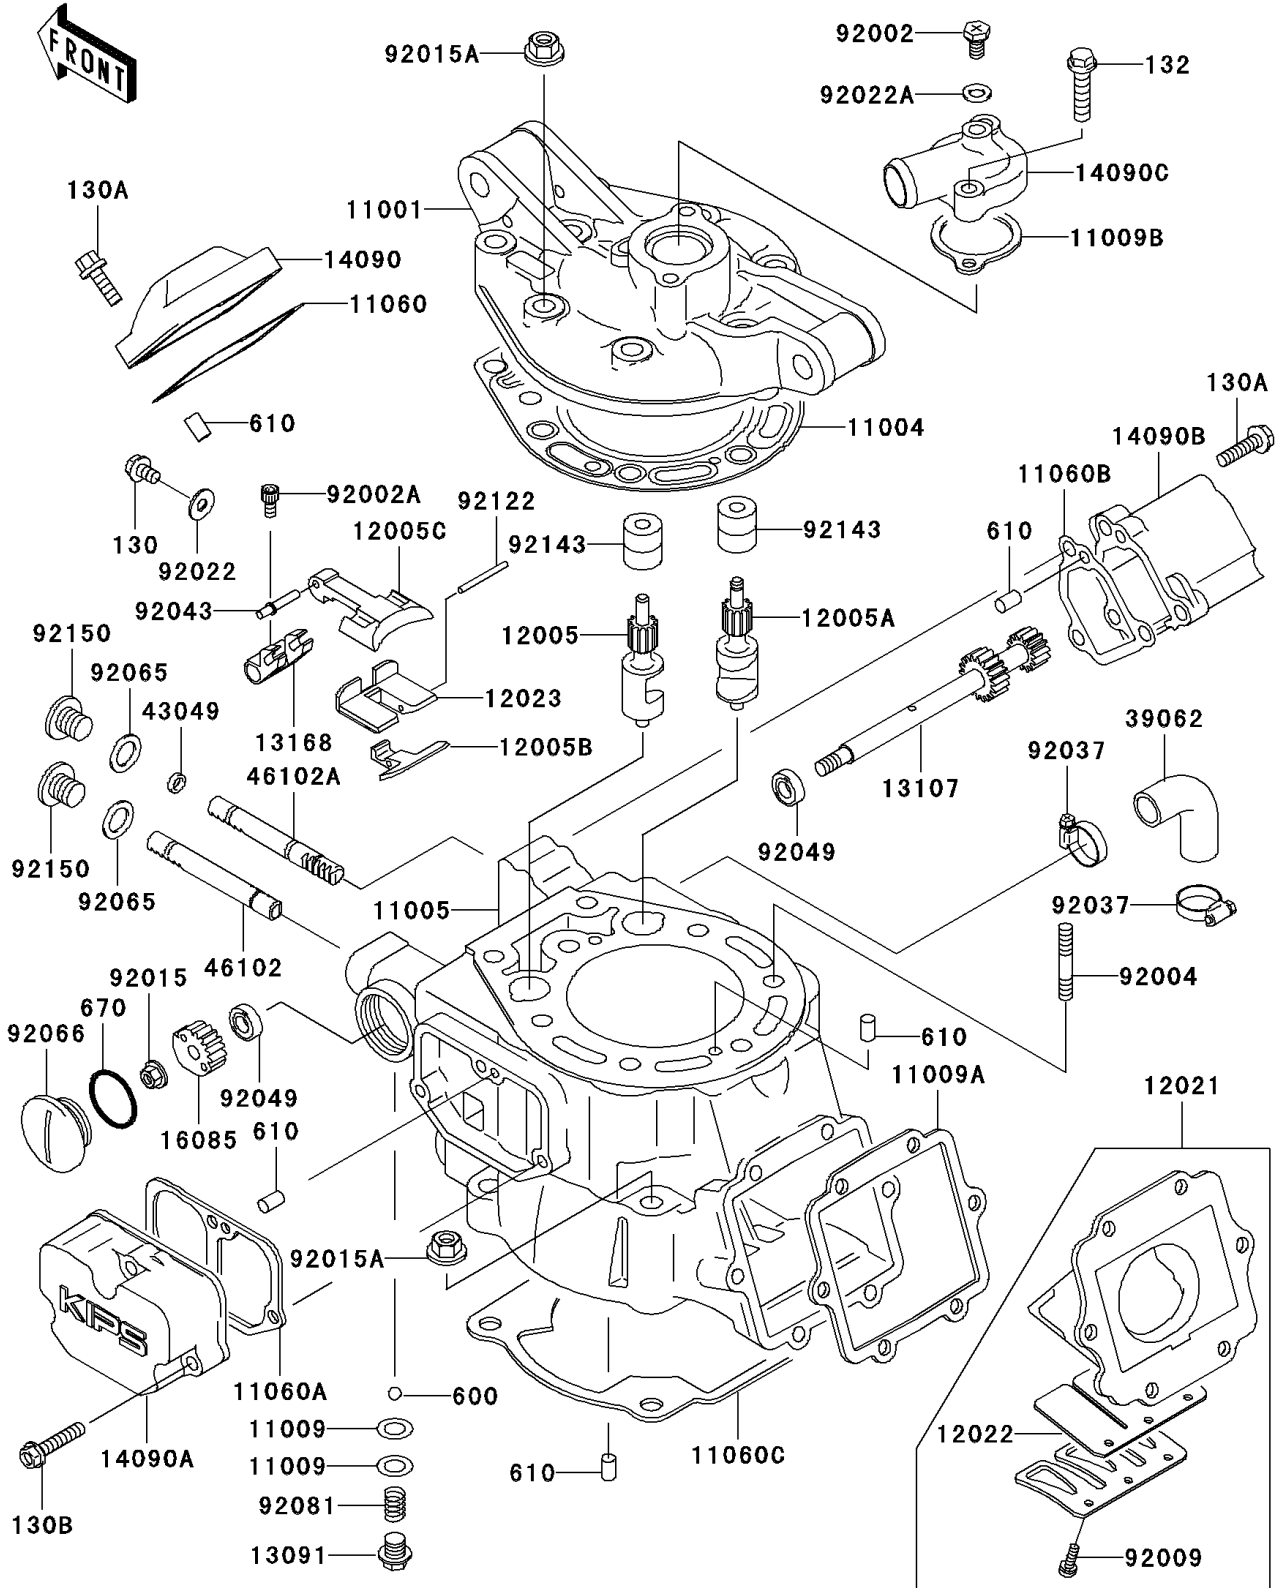

# 2004 KDX220R PARTS DIAGRAM

Cylinder Head/Cylinder

E1110

## 2004 KDX220R PARTS LIST

### Cylinder Head/Cylinder

ITEM NAME	PART NUMBER	QUANTITY
BOLT,6X10 (Ref # 92002)	92002-1222	1
BOLT,SOCKET,4X8 (Ref # 92002A)	92002-1408	1
STUD,8X32 (Ref # 92004)	92004-1197	8
SCREW,REED VALVE (Ref # 92009)	92009-1014	6
NUT,6MM (Ref # 92015)	92015-1386	1
NUT,FLANGED,8MM (Ref # 92015A)	92015-1406	12
WASHER,5.2X13X1 (Ref # 92022)	92022-1380	2
WASHER,6.2X11X1 (Ref # 92022A)	92022-304	1
CLAMP,COOLING HOSE (Ref # 92037)	92037-1589	2
PIN,MAIN VALVE (Ref # 92043)	92043-1470	1
SEAL-OIL,SD088144 (Ref # 92049)	92049-1238	2
GASKET,10.5X16X1 (Ref # 92065)	92065-058	2
BOLT-FLANGED (Ref # 130)	130Y0508	2
BOLT-FLANGED (Ref # 130A)	130Y0520	6
BOLT-FLANGED (Ref # 130B)	130Y0525	3
BOLT-FLANGED-SMALL (Ref # 132)	132Y0625	2
BALL-STEEL,3/16" (Ref # 600)	600A0600	1
ROLLER,4X8 (Ref # 610)	610A0408	7
O RING,22MM (Ref # 670)	670B2022	1
PLUG (Ref # 92066)	92066-1414	1
SPRING (Ref # 92081)	92081-1527	1
ROLLER,3X31.8 (Ref # 92122)	92122-1187	1
COLLAR (Ref # 92143)	92143-1725	2
BOLT,10X10 (Ref # 92150)	92150-1867	2