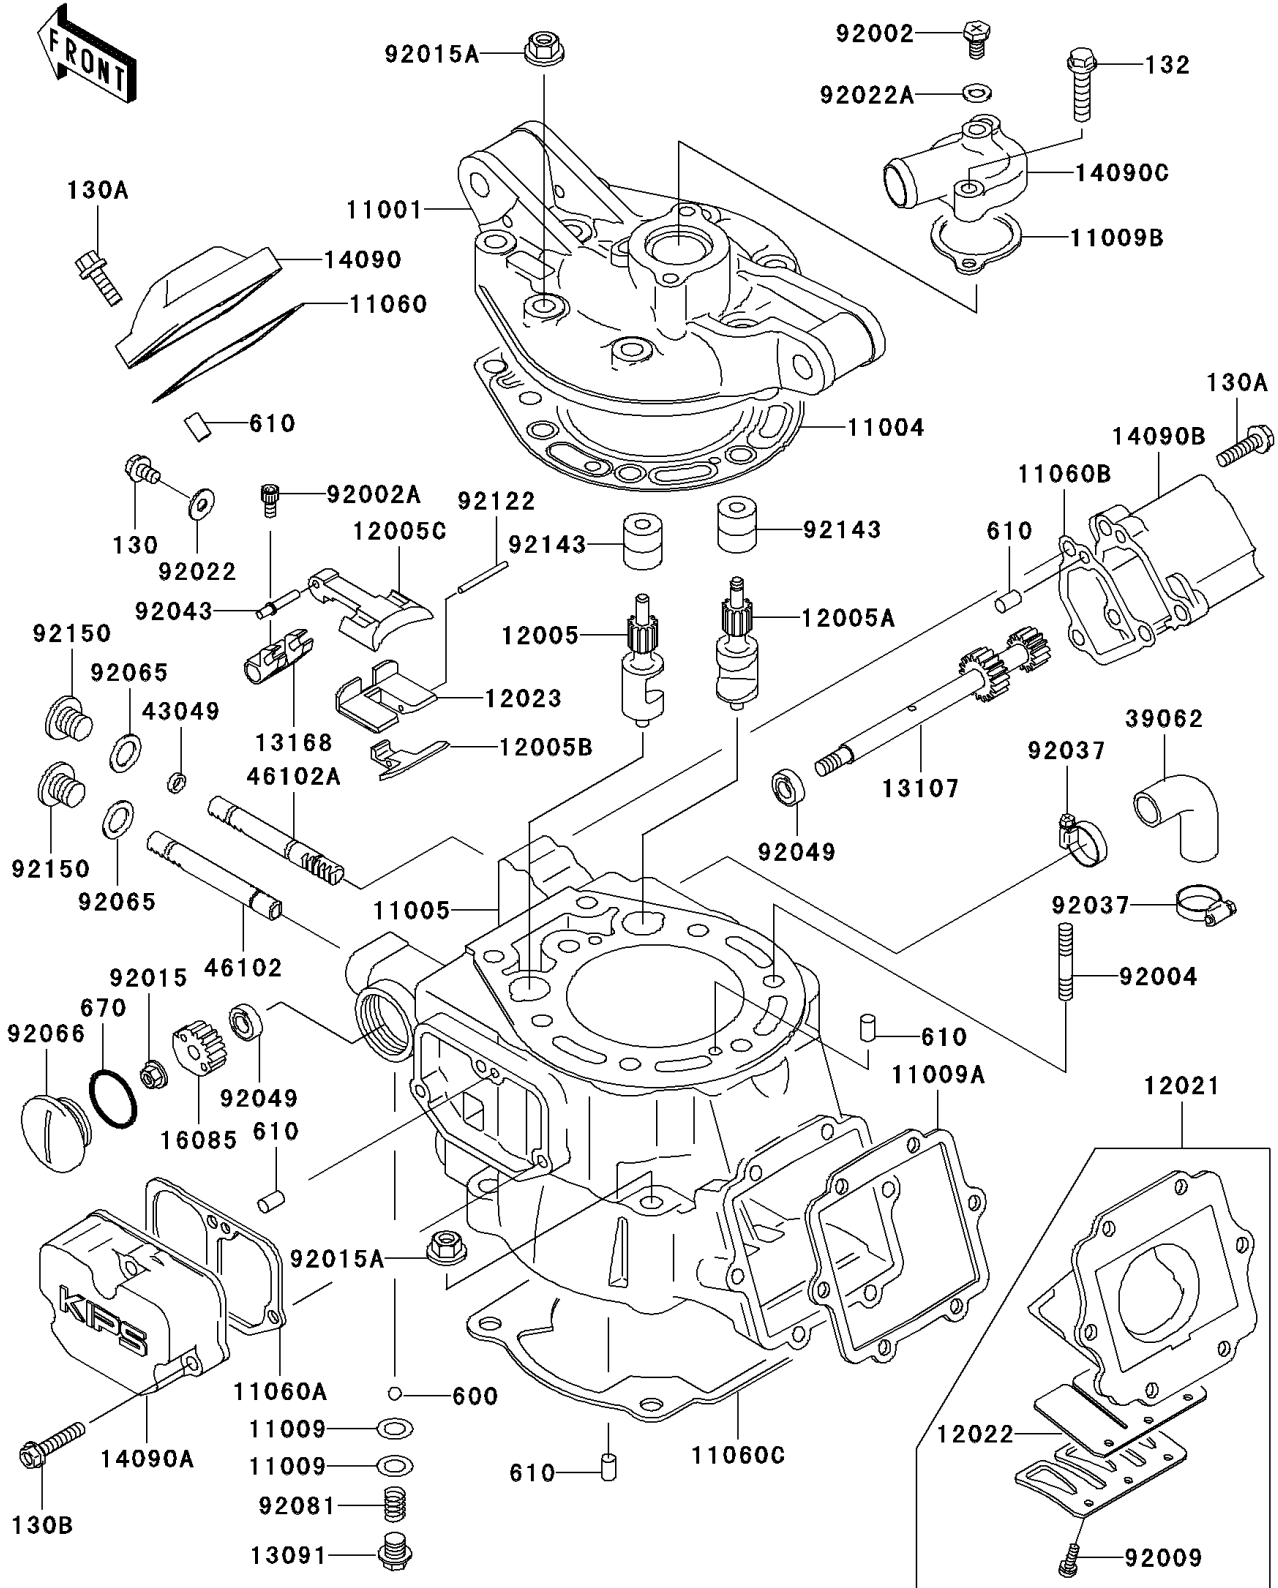

# 2005 KDX220R PARTS DIAGRAM

Cylinder Head/Cylinder

E1110

## 2005 KDX220R PARTS LIST

### Cylinder Head/Cylinder

ITEM NAME	PART NUMBER	QUANTITY
BOLT,6X10 (Ref # 92002)	92002-1222	1
BOLT,SOCKET,4X8 (Ref # 92002A)	92002-1408	1
STUD,8X32 (Ref # 92004)	92004-1197	8
SCREW,REED VALVE (Ref # 92009)	92009-1014	6
NUT,6MM (Ref # 92015)	92015-1386	1
NUT,FLANGED,8MM (Ref # 92015A)	92015-1406	12
WASHER,5.2X13X1 (Ref # 92022)	92022-1380	2
WASHER,6.2X11X1 (Ref # 92022A)	92022-304	1
CLAMP,COOLING HOSE (Ref # 92037)	92037-1589	2
PIN,MAIN VALVE (Ref # 92043)	92043-1470	1
SEAL-OIL,SD088144 (Ref # 92049)	92049-1238	2
GASKET,10.5X16X1 (Ref # 92065)	92065-058	2
BOLT-FLANGED (Ref # 130)	130Y0508	2
BOLT-FLANGED (Ref # 130A)	130Y0520	6
BOLT-FLANGED (Ref # 130B)	130Y0525	3
BOLT-FLANGED-SMALL (Ref # 132)	132Y0625	2
BALL-STEEL,3/16" (Ref # 600)	600A0600	1
ROLLER,4X8 (Ref # 610)	610A0408	7
O RING,22MM (Ref # 670)	670B2022	1
PLUG (Ref # 92066)	92066-1414	1
SPRING (Ref # 92081)	92081-1527	1
ROLLER,3X31.8 (Ref # 92122)	92122-1187	1
COLLAR (Ref # 92143)	92143-1725	2
BOLT,10X10 (Ref # 92150)	92150-1867	2