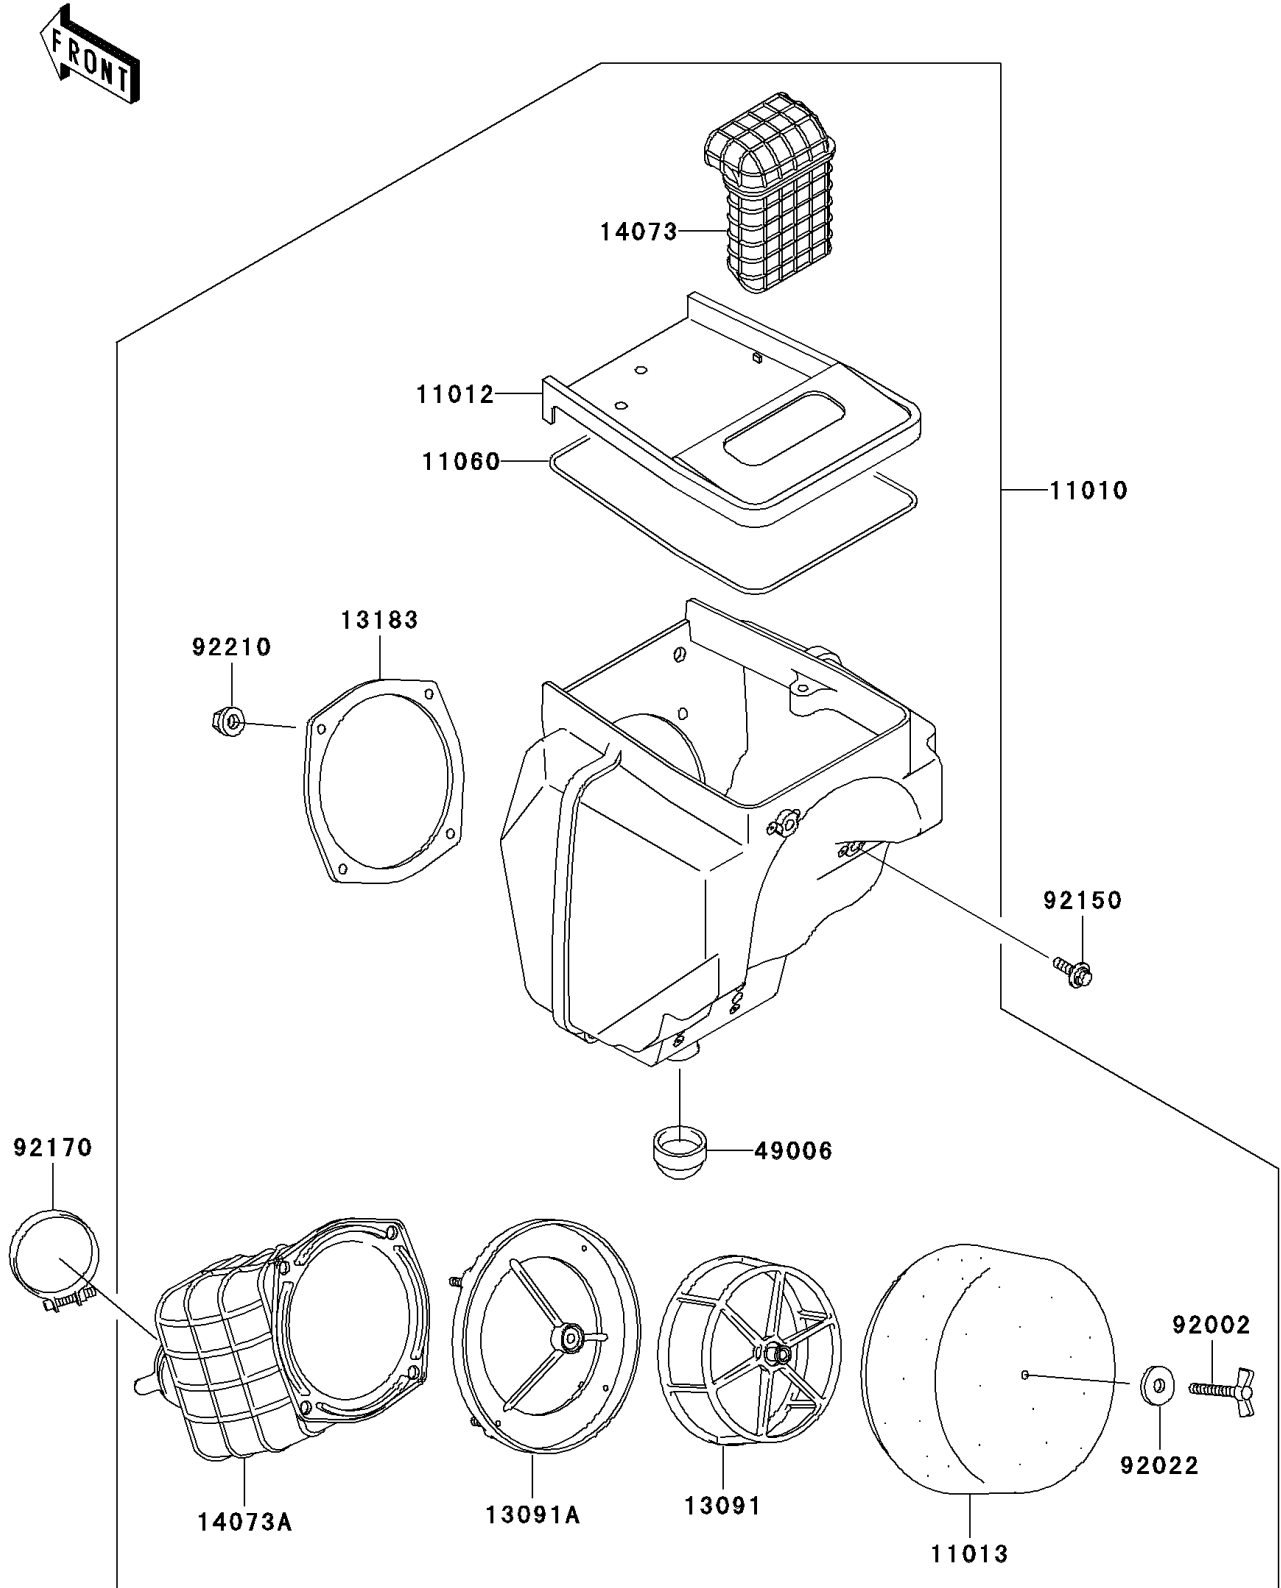

2004 KDX220R PARTS DIAGRAM

Air Cleaner

E1130

2004 KDX220R PARTS LIST

Air Cleaner

ITEM NAME	PART NUMBER	QUANTITY
FILTER-ASSY-AIR (Ref # 11010)	11010-1575	1
CAP,AIR FILTER (Ref # 11012)	11012-1913	1
ELEMENT-AIR FILTER (Ref # 11013)	11013-1260	1
GASKET,AIR FILTER (Ref # 11060)	11060-1664	1
HOLDER,ELEMENT (Ref # 13091)	13091-1454	1
HOLDER (Ref # 13091A)	13091-1951	1
PLATE,DUCT FITTING (Ref # 13183)	13183-1046	1
DUCT,AIR INLET (Ref # 14073)	14073-1577	1
DUCT,AIR FILTER (Ref # 14073A)	14073-1597	1
BOOT (Ref # 49006)	49006-1248	1
BOLT,WING (Ref # 92002)	92002-1719	1
WASHER,6.5X20X1.6 (Ref # 92022)	92022-125	1
BOLT,6X20 (Ref # 92150)	92150-1892	3
CLAMP,65MM (Ref # 92170)	92170-1526	1
NUT (Ref # 92210)	92210-1164	4