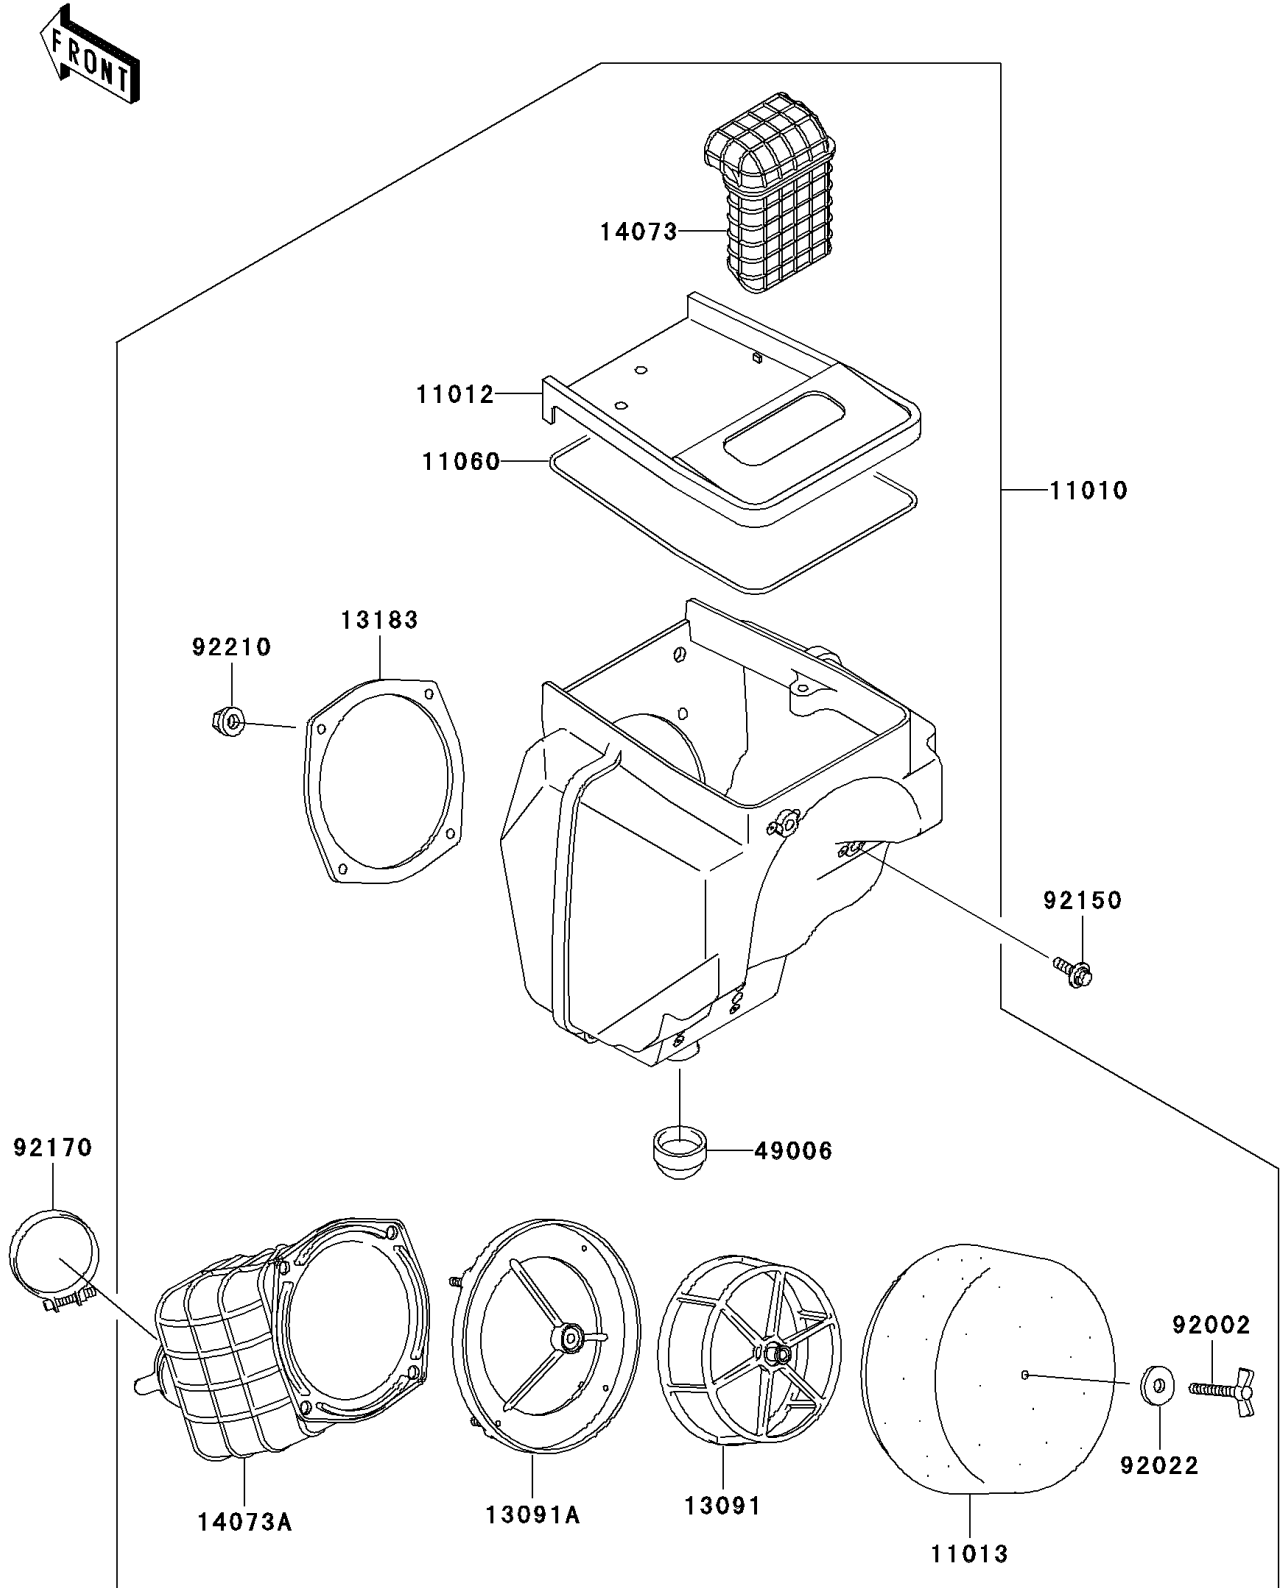

2005 KDX220R PARTS DIAGRAM

Air Cleaner

E1130

2005 KDX220R PARTS LIST

Air Cleaner

ITEM NAME	PART NUMBER	QUANTITY
FILTER-ASSY-AIR (Ref # 11010)	11010-1575	1
CAP,AIR FILTER (Ref # 11012)	11012-1913	1
ELEMENT-AIR FILTER (Ref # 11013)	11013-1260	1
GASKET,AIR FILTER (Ref # 11060)	11060-1664	1
HOLDER,ELEMENT (Ref # 13091)	13091-1454	1
HOLDER (Ref # 13091A)	13091-1951	1
PLATE,DUCT FITTING (Ref # 13183)	13183-1046	1
DUCT,AIR INLET (Ref # 14073)	14073-1577	1
DUCT,AIR FILTER (Ref # 14073A)	14073-1597	1
BOOT (Ref # 49006)	49006-1248	1
BOLT,WING (Ref # 92002)	92002-1719	1
WASHER,6.5X20X1.6 (Ref # 92022)	92022-125	1
BOLT,6X20 (Ref # 92150)	92150-1892	3
CLAMP,65MM (Ref # 92170)	92170-1526	1
NUT (Ref # 92210)	92210-1164	4