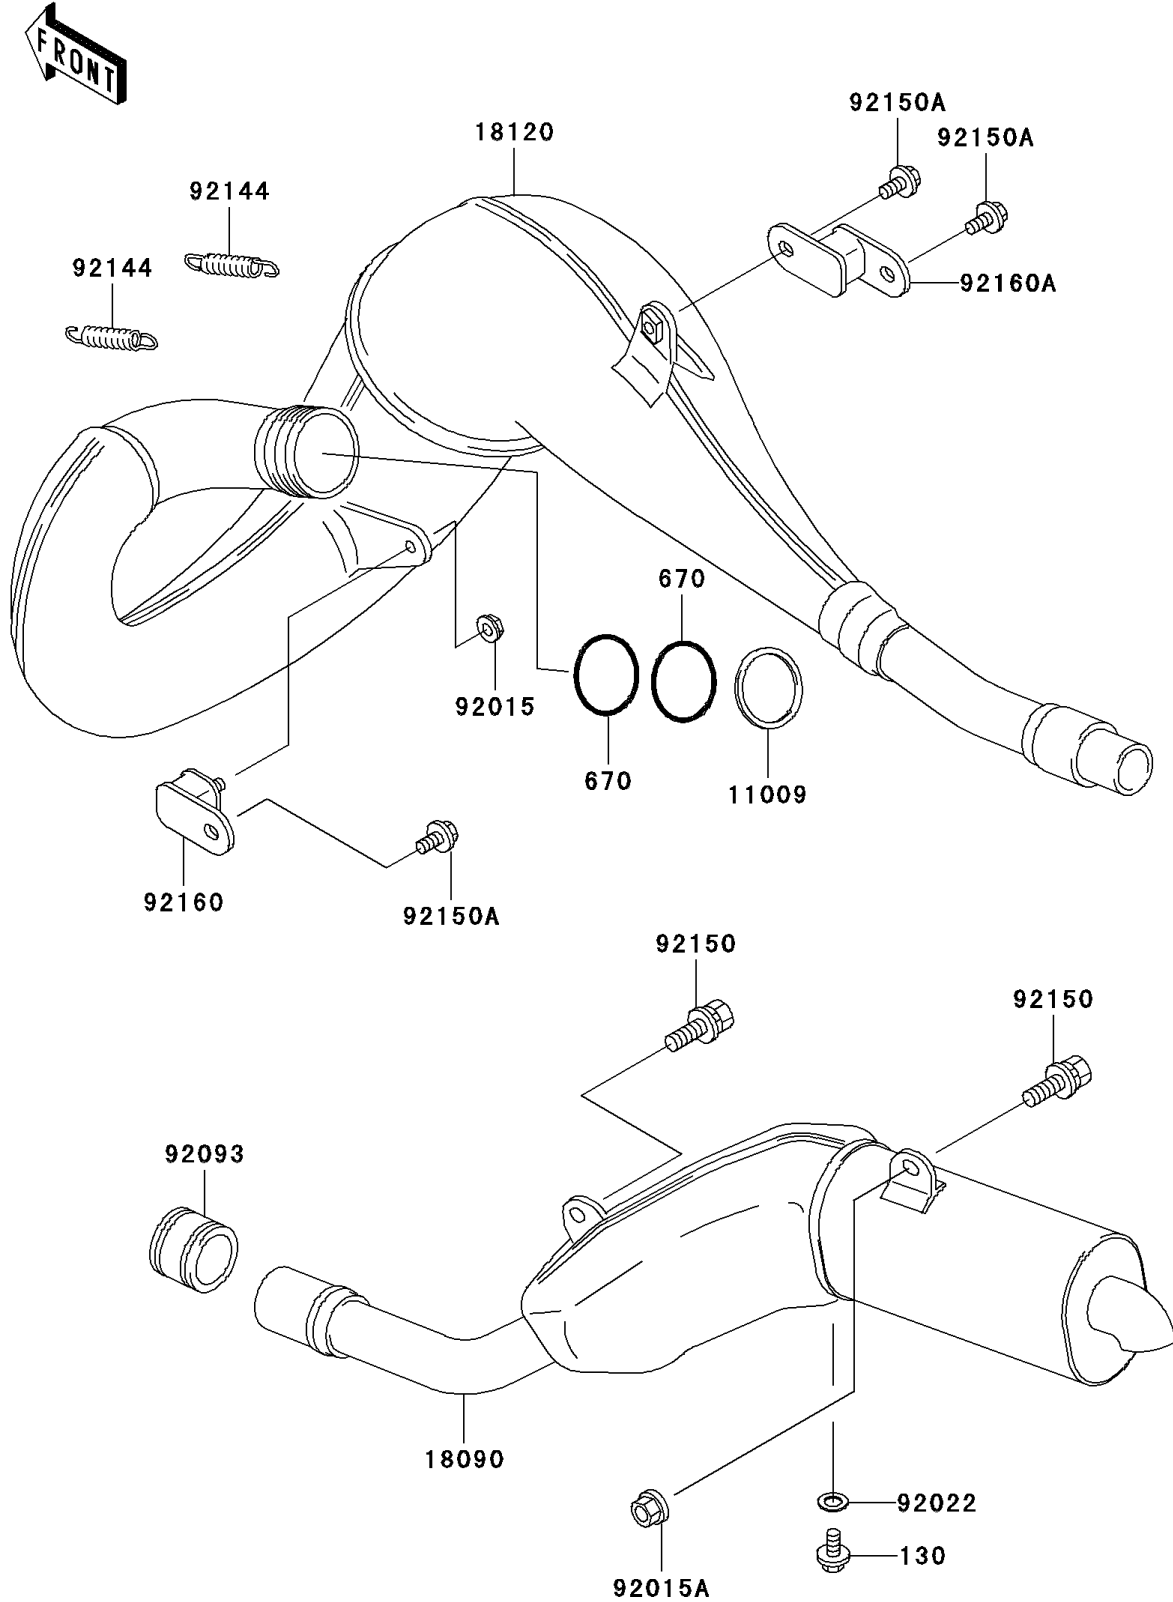

2004 KDX220R PARTS DIAGRAM

Muffler(s)

E1140

2004 KDX220R PARTS LIST

Muffler(s)

ITEM NAME	PART NUMBER	QUANTITY
BOLT-FLANGED (Ref # 130)	130J0812	1
O RING,39MM (Ref # 670)	670E3039	2
GASKET,EXHAUST PIPE (Ref # 11009)	11009-1995	1
BODY-COMP-MUFFLER (Ref # 18090)	18090-1566	1
CHAMBER-EXHAUST (Ref # 18120)	18120-1074	1
NUT,6MM (Ref # 92015)	92015-1365	1
NUT,FLANGED,LOCK,8MM (Ref # 92015A)	92015-1668	1
WASHER,8.2X14X1.0 (Ref # 92022)	92022-1488	1
SEAL,MUFFLER CONNECTING (Ref # 92093)	92093-1328	1
SPRING (Ref # 92144)	92144-1035	2
BOLT,8X20 (Ref # 92150)	92150-1859	2
BOLT,6X12 (Ref # 92150A)	92150-1891	3
DAMPER,MUFFLER,FR (Ref # 92160)	92160-1176	1
DAMPER,MUFFLER,RR (Ref # 92160A)	92160-1201	1