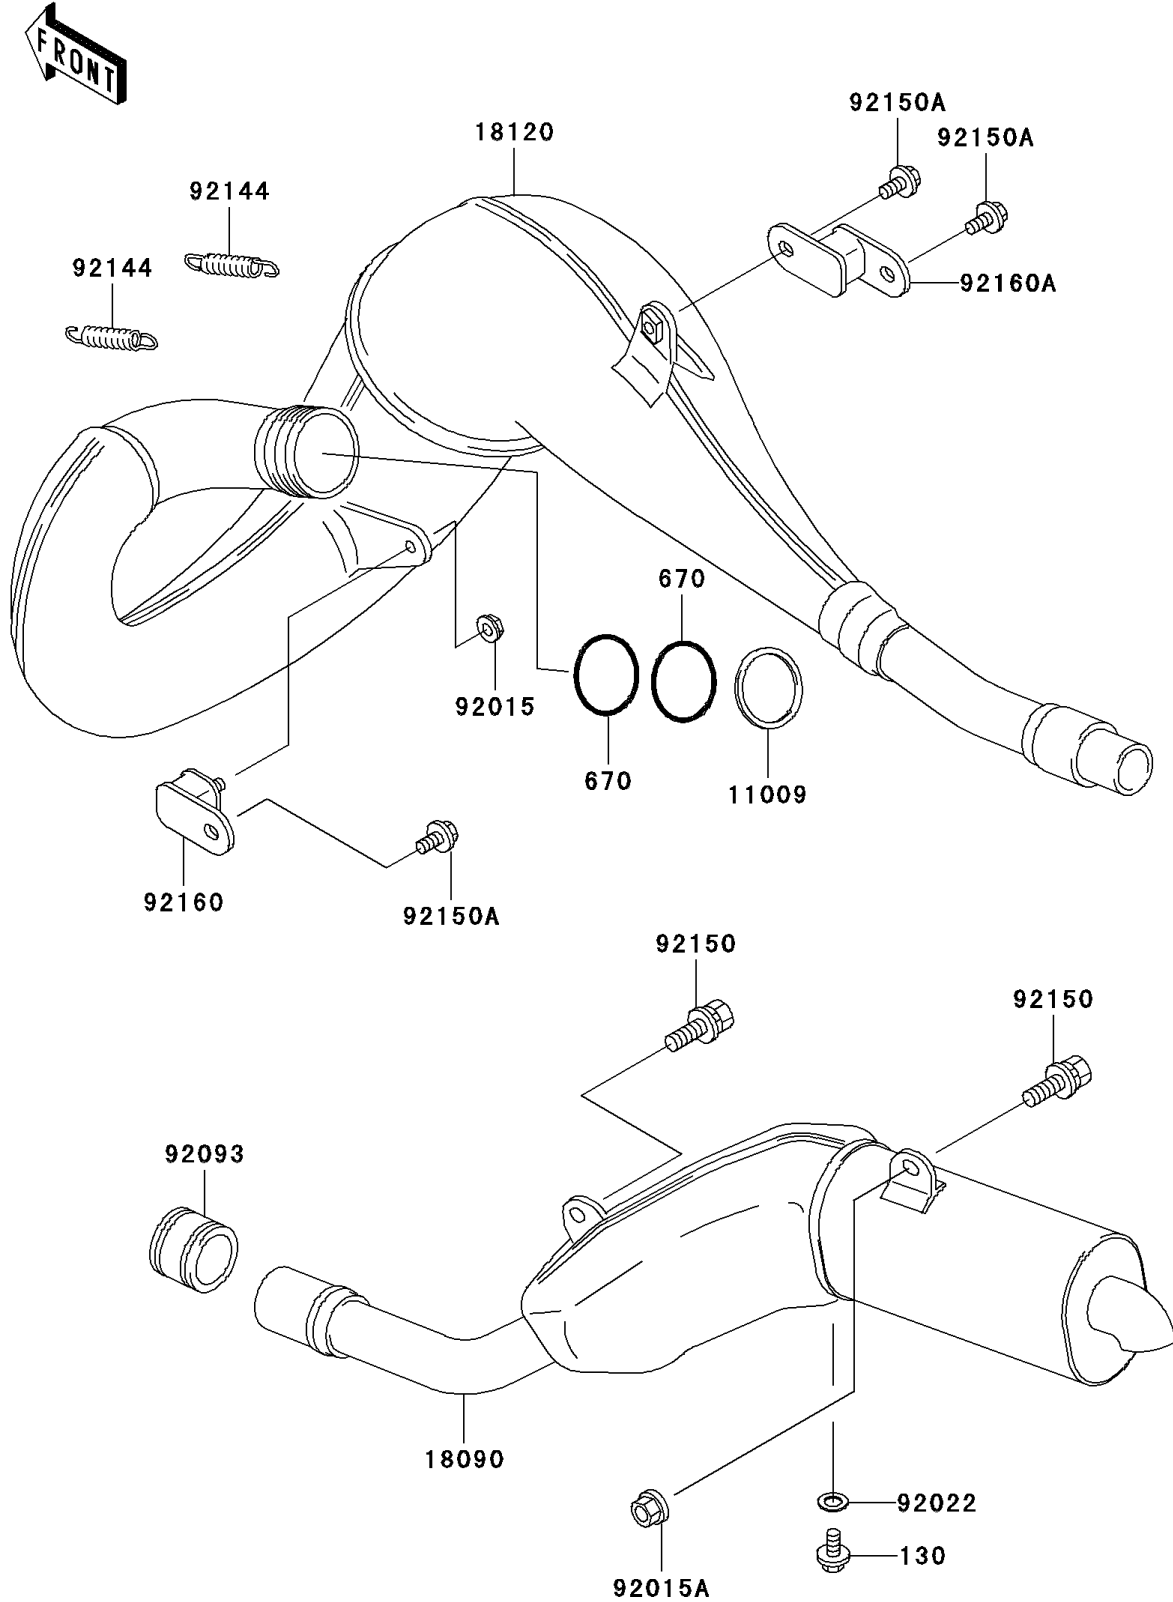

2005 KDX220R PARTS DIAGRAM

Muffler(s)

E1140

2005 KDX220R PARTS LIST

Muffler(s)

ITEM NAME	PART NUMBER	QUANTITY
BOLT-FLANGED (Ref # 130)	130J0812	1
O RING,39MM (Ref # 670)	670E3039	2
GASKET,EXHAUST PIPE (Ref # 11009)	11009-1995	1
BODY-COMP-MUFFLER (Ref # 18090)	18090-1566	1
CHAMBER-EXHAUST (Ref # 18120)	18120-1074	1
NUT,6MM (Ref # 92015)	92015-1365	1
NUT,FLANGED,LOCK,8MM (Ref # 92015A)	92015-1668	1
WASHER,8.2X14X1.0 (Ref # 92022)	92022-1488	1
SEAL,MUFFLER CONNECTING (Ref # 92093)	92093-1328	1
SPRING (Ref # 92144)	92144-1035	2
BOLT,8X20 (Ref # 92150)	92150-1859	2
BOLT,6X12 (Ref # 92150A)	92150-1891	3
DAMPER,MUFFLER,FR (Ref # 92160)	92160-1176	1
DAMPER,MUFFLER,RR (Ref # 92160A)	92160-1201	1