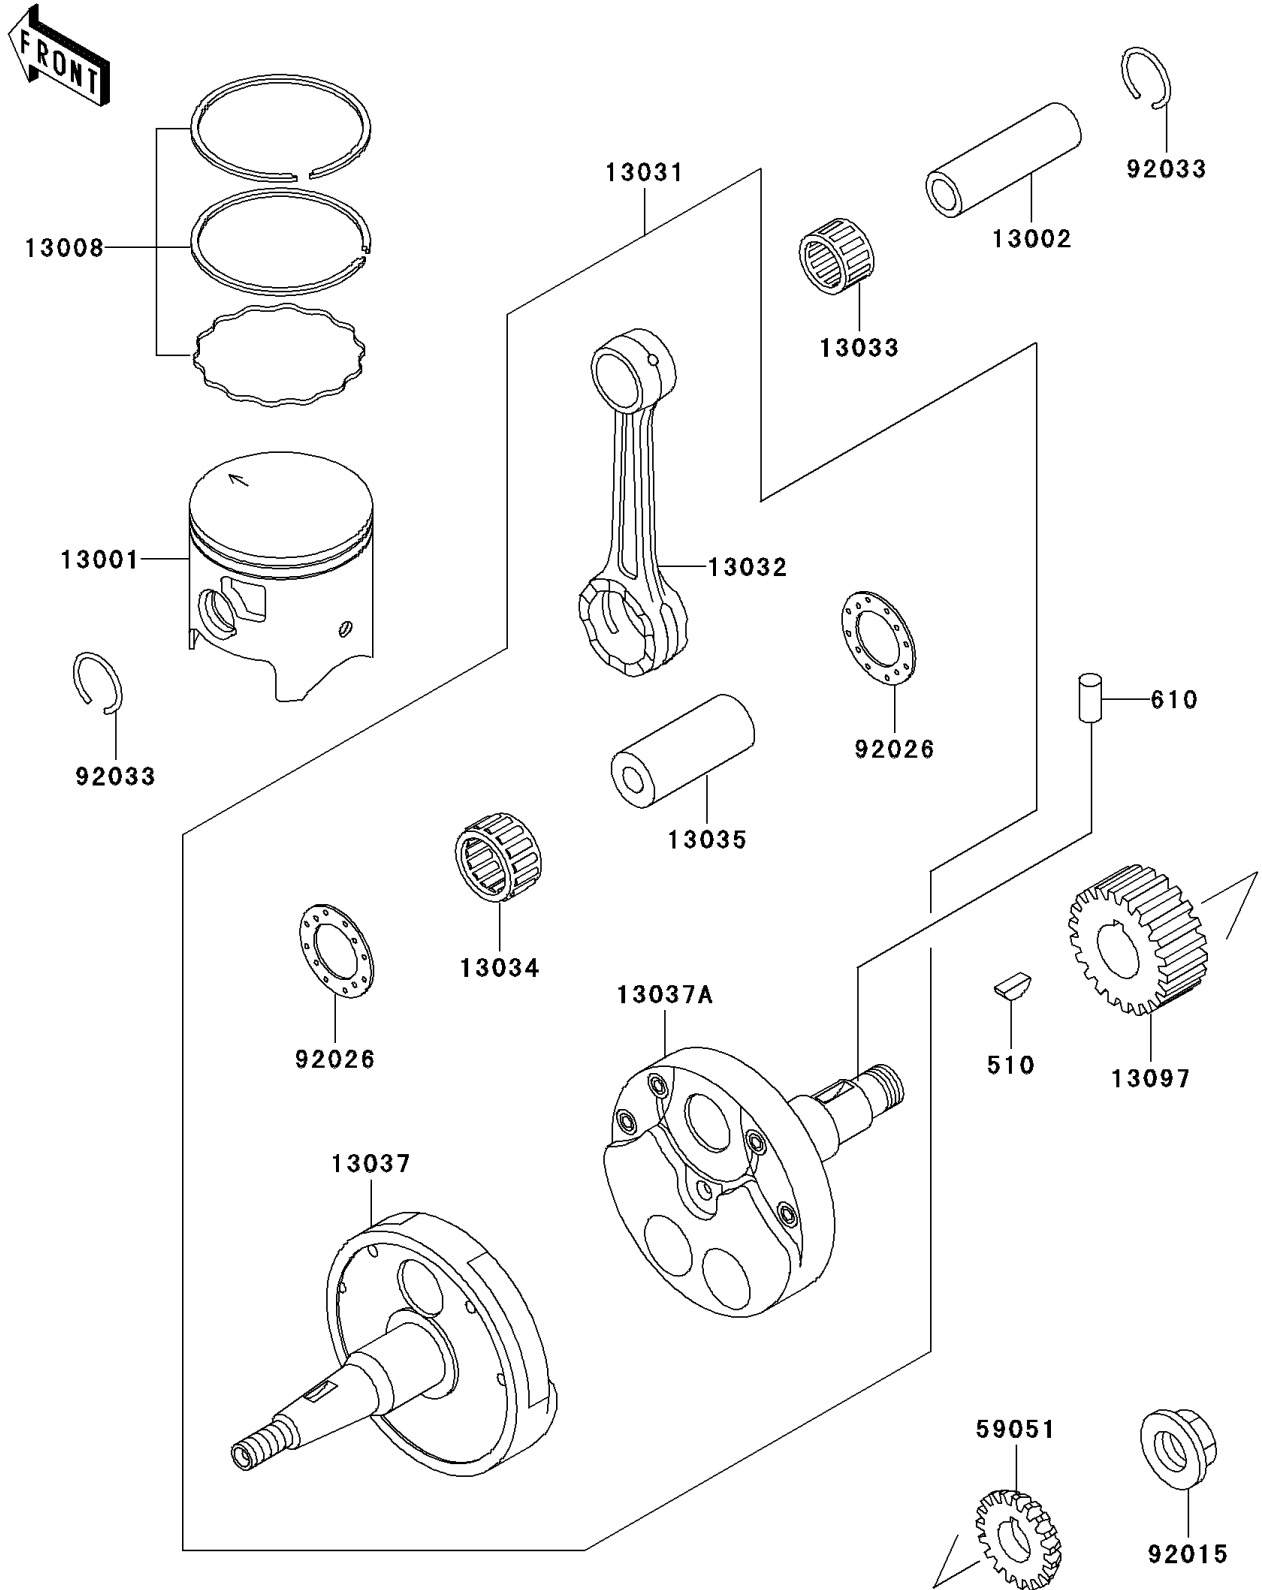

2004 KDX220R PARTS DIAGRAM

Crankshaft/Piston(s)

E1320

2004 KDX220R PARTS LIST

Crankshaft/Piston(s)

ITEM NAME	PART NUMBER	QUANTITY
KEY-WOODRUFF (Ref # 510)	510A5100	1
ROLLER,4X8 (Ref # 610)	610A0408	1
PISTON-ENGINE (Ref # 13001)	13001-1423	1
PIN-PISTON (Ref # 13002)	13002-1103	1
RING-SET-PISTON (Ref # 13008)	13008-1159	1
CRANKSHAFT-COMP (Ref # 13031)	13031-1382	1
ROD-CONNECTING (Ref # 13032)	13032-1210	1
BEARING-SMALL END (Ref # 13033)	13033-1056	1
BEARING-BIG END,B4 (Ref # 13034)	13034-1081	1
PIN-CRANK (Ref # 13035)	13035-1010	1
CRANKSHAFT,LH (Ref # 13037)	13037-1488	1
CRANKSHAFT,RH (Ref # 13037A)	13037-1490	1
GEAR-PRIMARY SPUR,22T (Ref # 13097)	13097-1320	1
GEAR-SPUR,WATER PUMP (Ref # 59051)	59051-1207	1
NUT,16MM (Ref # 92015)	92015-1581	1
SPACER,22.5X37X1.0 (Ref # 92026)	92026-011	2
RING-SNAP,PISTON PIN (Ref # 92033)	92033-1242	2