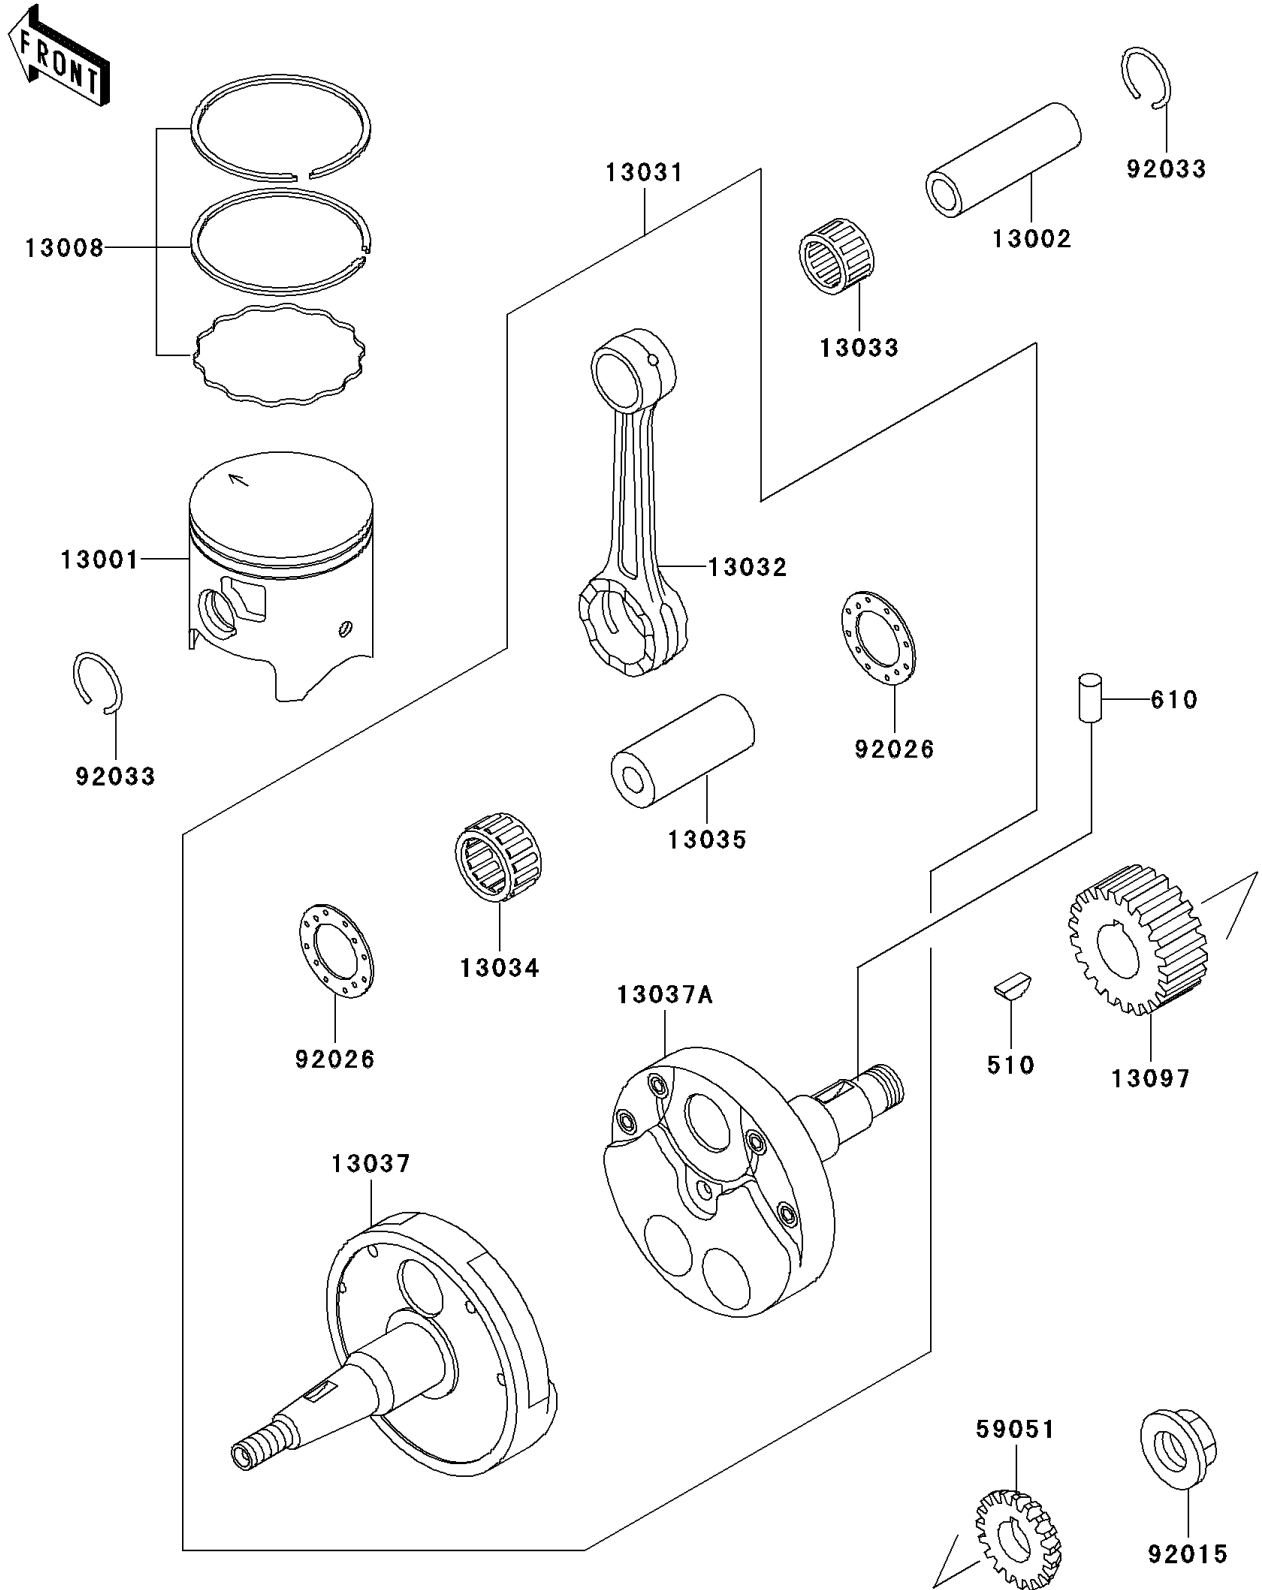

2005 KDX220R PARTS DIAGRAM

Crankshaft/Piston(s)

E1320

2005 KDX220R PARTS LIST

Crankshaft/Piston(s)

ITEM NAME	PART NUMBER	QUANTITY
KEY-WOODRUFF (Ref # 510)	510A5100	1
ROLLER,4X8 (Ref # 610)	610A0408	1
PISTON-ENGINE (Ref # 13001)	13001-1423	1
PIN-PISTON (Ref # 13002)	13002-1103	1
RING-SET-PISTON (Ref # 13008)	13008-1159	1
CRANKSHAFT-COMP (Ref # 13031)	13031-1382	1
ROD-CONNECTING (Ref # 13032)	13032-1210	1
BEARING-SMALL END (Ref # 13033)	13033-1056	1
BEARING-BIG END,B4 (Ref # 13034)	13034-1081	1
PIN-CRANK (Ref # 13035)	13035-1010	1
CRANKSHAFT,LH (Ref # 13037)	13037-1488	1
CRANKSHAFT,RH (Ref # 13037A)	13037-1490	1
GEAR-PRIMARY SPUR,22T (Ref # 13097)	13097-1320	1
GEAR-SPUR,WATER PUMP (Ref # 59051)	59051-1207	1
NUT,16MM (Ref # 92015)	92015-1581	1
SPACER,22.5X37X1.0 (Ref # 92026)	92026-011	2
RING-SNAP,PISTON PIN (Ref # 92033)	92033-1242	2