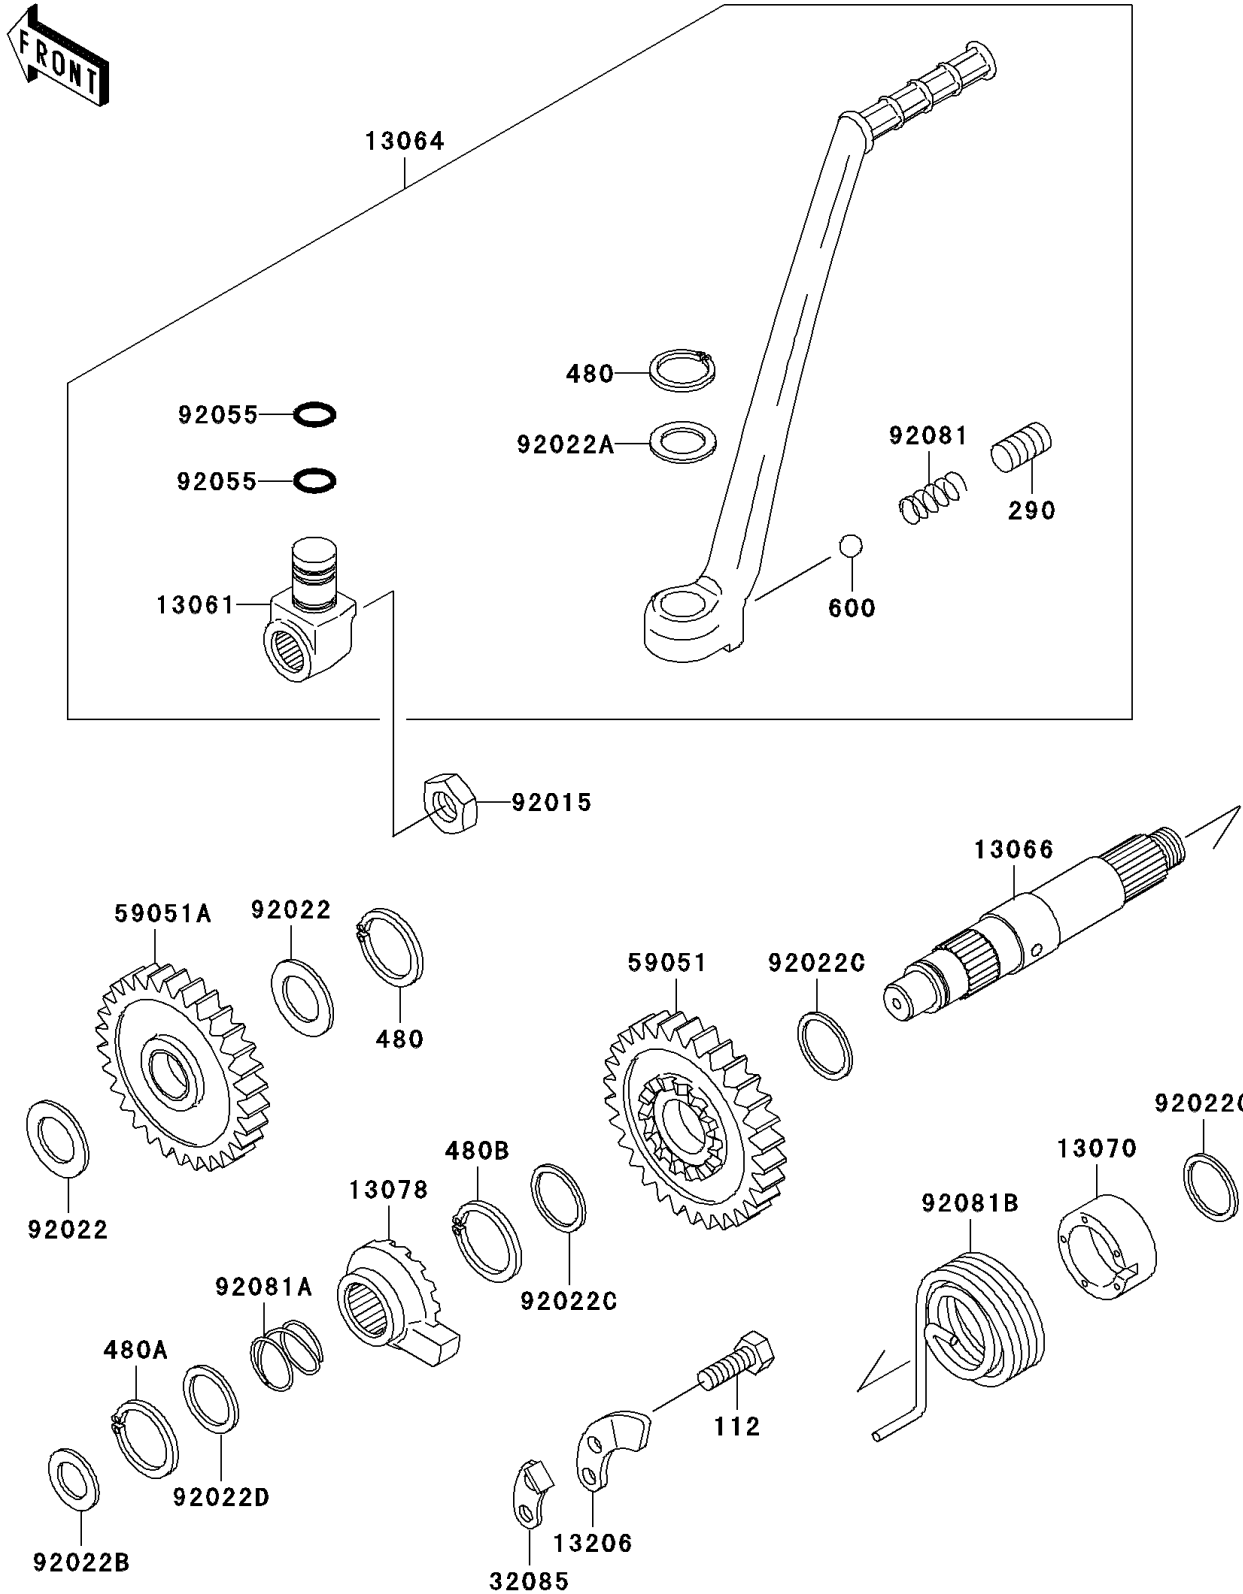

2005 KDX220R PARTS DIAGRAM

Kickstarter Mechanism

E1340

2005 KDX220R PARTS LIST

Kickstarter Mechanism

ITEM NAME	PART NUMBER	QUANTITY
BOLT-UPSET (Ref # 112)	112Y0618	2
SCREW-SET-SOCKET,8X8 (Ref # 290)	290Q0808	1
CIRCLIP-TYPE-C,15MM (Ref # 480)	480J1500	2
CIRCLIP-TYPE-C,16MM (Ref # 480A)	480J1600	1
CIRCLIP-TYPE-C,18MM (Ref # 480B)	480J1800	1
BALL-STEEL,1/4" (Ref # 600)	600A0800	1
BOSS,KICK PEDAL (Ref # 13061)	13061-1487	1
LEVER-ASSY-KICK,PEDAL (Ref # 13064)	13064-1174	1
SHAFT-KICK (Ref # 13066)	13066-1071	1
GUIDE,KICK SPRING (Ref # 13070)	13070-1063	1
RATCHET (Ref # 13078)	13078-1063	1
GUIDE-KICK (Ref # 13206)	13206-1061	1
STOPPER,KICKSTARTER (Ref # 32085)	32085-1016	1
GEAR-SPUR,KICKSTARTER (Ref # 59051)	59051-1224	1
GEAR-SPUR,KICK,30T (Ref # 59051A)	59051-1309	1
NUT,12MM (Ref # 92015)	92015-1958	1
WASHER,15.3X25X0.5 (Ref # 92022)	92022-1045	2
WASHER,16.3X24X1 (Ref # 92022A)	92022-1205	1
WASHER,12.3X20X0.5 (Ref # 92022B)	92022-269	1
WASHER,18.3X22X0.5 (Ref # 92022C)	92022-271	3
WASHER,16.8X22X0.5 (Ref # 92022D)	92022-315	1
RING-O,10X1.5 (Ref # 92055)	92055-061	2
SPRING,KICK PEDAL (Ref # 92081)	92081-020	1
SPRING,RATCHET (Ref # 92081A)	92081-122	1
SPRING,KICKSTARTER (Ref # 92081B)	92081-1926	1