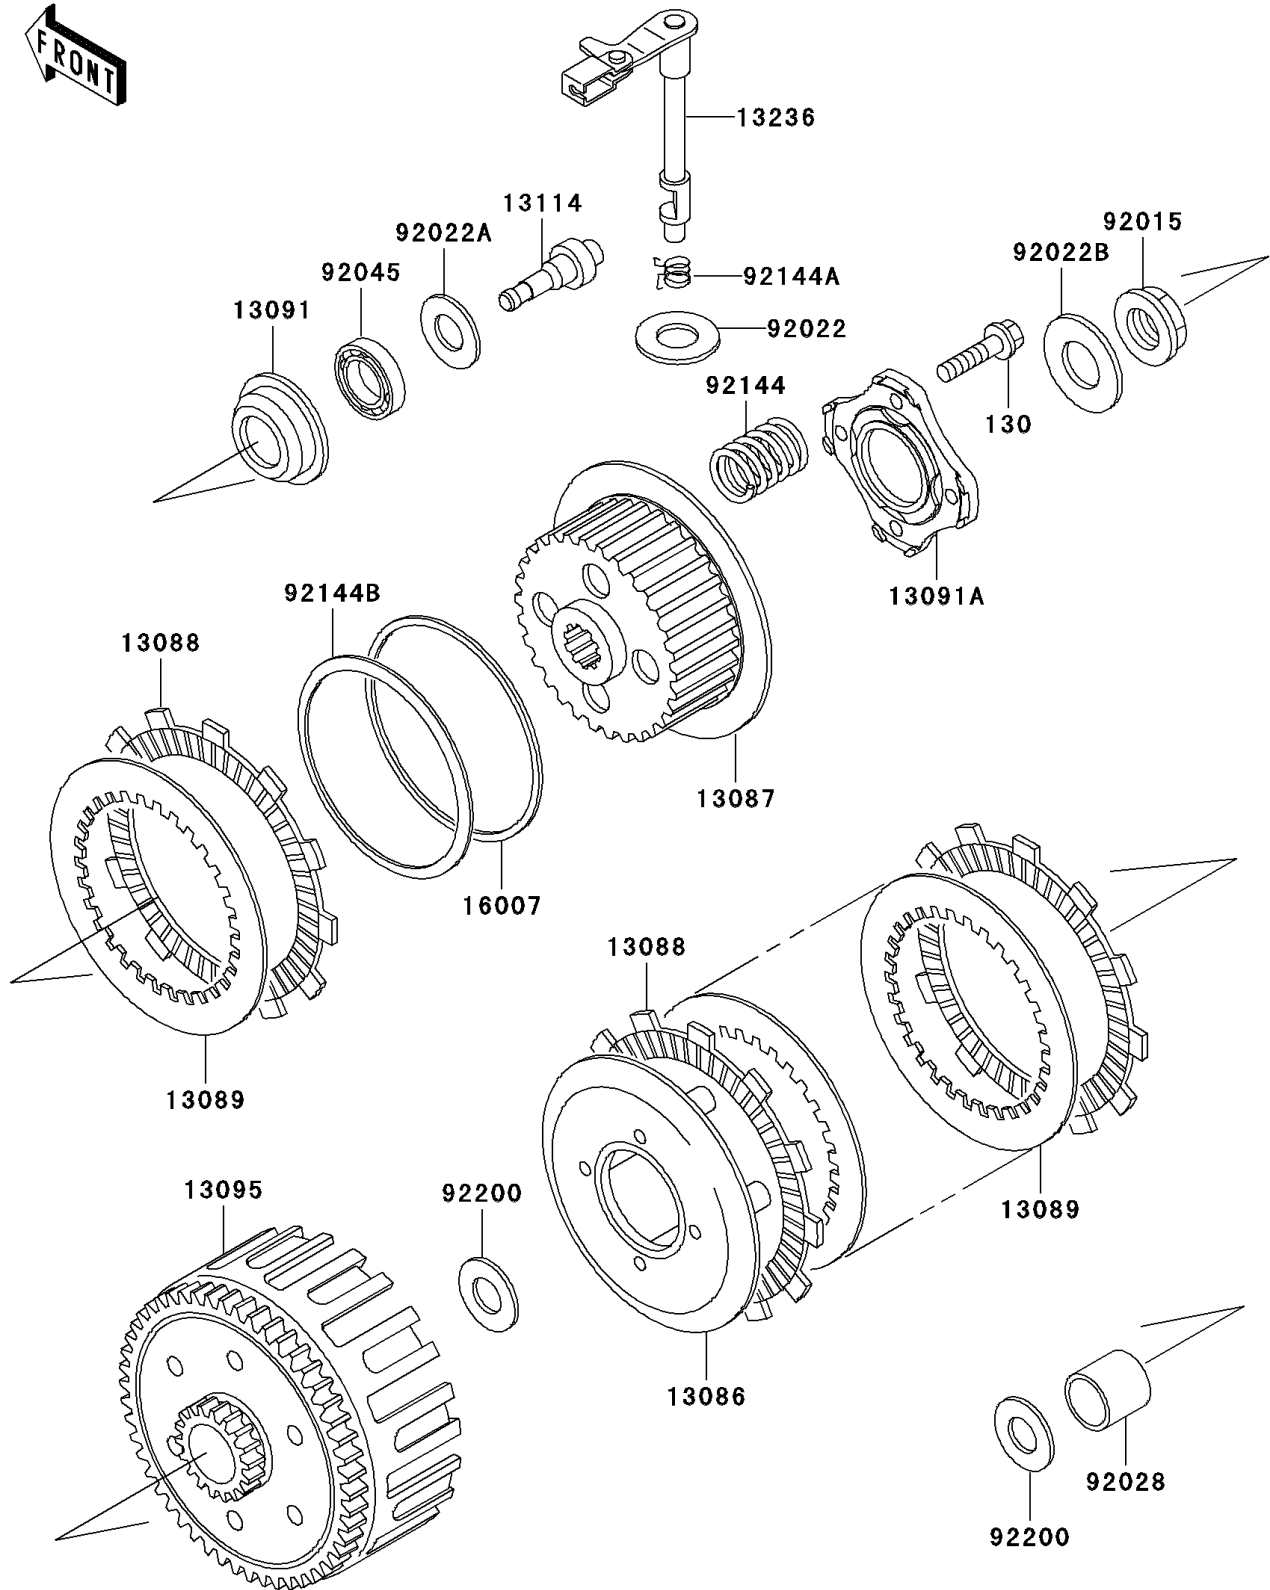

2005 KDX220R PARTS DIAGRAM

Clutch

E1350

2005 KDX220R PARTS LIST

Clutch

ITEM NAME	PART NUMBER	QUANTITY
BOLT-FLANGED (Ref # 130)	130Y0625	4
WHEEL-CLUTCH (Ref # 13086)	13086-1069	1
HUB-CLUTCH (Ref # 13087)	13087-1158	1
PLATE-FRICTION (Ref # 13088)	13088-1085	8
PLATE-CLUTCH (Ref # 13089)	13089-1076	7
HOLDER,CLUTCH PUSHER (Ref # 13091)	13091-1712	1
HOLDER,CLUTCH SPRING (Ref # 13091A)	13091-1872	1
HOUSING-COMP-CLUTCH (Ref # 13095)	13095-1287	1
PUSHER-CLUTCH (Ref # 13114)	13114-1067	1
LEVER-COMP,CLUTCH RELEASE (Ref # 13236)	13236-1264	1
SEAT-SPRING (Ref # 16007)	16007-1162	1
NUT,16MM (Ref # 92015)	92015-1581	1
WASHER,12.5X21X1.2 (Ref # 92022)	92022-072	1
WASHER,10.2X14.5X1.0 (Ref # 92022A)	92022-1181	AR
WASHER,16.3X29X1.75 (Ref # 92022B)	92022-1356	1
BUSHING,20X25X26.85 (Ref # 92028)	92028-1388	1
BEARING-BALL,6000 (Ref # 92045)	92045-1225	1
SPRING,CLUTCH (Ref # 92144)	92144-1160	4
SPRING,CLUTCH RELEASE (Ref # 92144A)	92144-1287	1
SPRING (Ref # 92144B)	92144-1522	1
WASHER,20.3X30X2.3 (Ref # 92200)	92200-1238	2