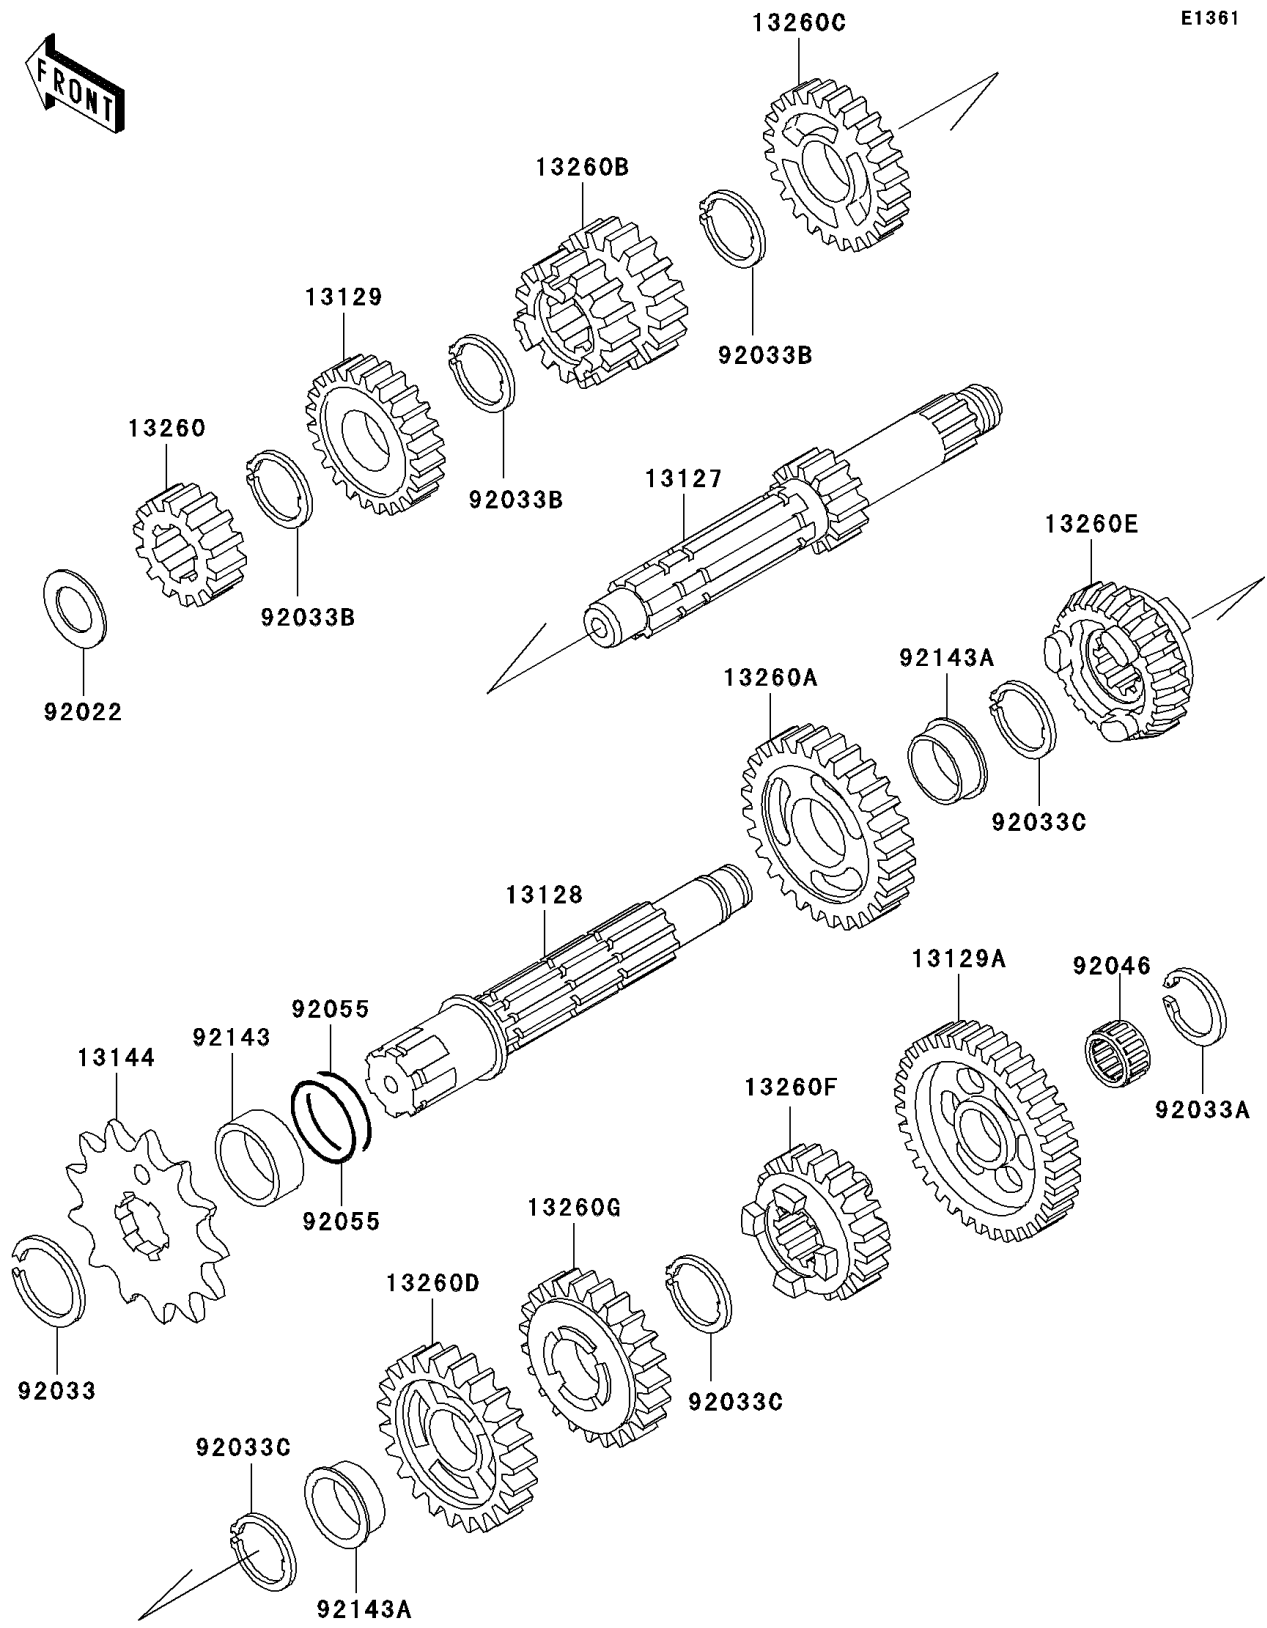

2004 KDX220R PARTS DIAGRAM

Transmission

E1361

2004 KDX220R PARTS LIST

Transmission

ITEM NAME	PART NUMBER	QUANTITY
SHAFT-TRANSMISSION INPUT,13T (Ref # 13127)	13127-1237	1
SHAFT-TRANSMISSION OUTPUT (Ref # 13128)	13128-1164	1
GEAR,INPUT 5TH,24T (Ref # 13129)	13129-1753	1
GEAR,OUTPUT LOW,35T (Ref # 13129A)	13129-1755	1
SPROCKET-OUTPUT,13T (Ref # 13144)	13144-1027	1
GEAR,INPUT 2ND,14T (Ref # 13260)	13260-1003	1
GEAR,OUTPUT 2ND,28T (Ref # 13260A)	13260-1004	1
GEAR,INPUT 3RD&4TH,15T&17T (Ref # 13260B)	13260-1006	1
GEAR,INPUT TOP,23T (Ref # 13260C)	13260-1425	1
GEAR,OUTPUT 3RD,23T (Ref # 13260D)	13260-1426	1
GEAR,OUTPUT 5TH,25T (Ref # 13260E)	13260-1427	1
GEAR,OUTPUT TOP,20T (Ref # 13260F)	13260-1489	1
GEAR,OUTPUT 4TH,21T (Ref # 13260G)	13260-1567	1
WASHER,THRUST,16.5X28X1 (Ref # 92022)	92022-170	1
RING-SNAP,24MM (Ref # 92033)	92033-026	1
RING-SNAP (Ref # 92033A)	92033-032	1
RING-SNAP,20MM (Ref # 92033B)	92033-1231	3
RING-SNAP,20MM (Ref # 92033C)	92033-1258	3
BEARING-NEEDLE,K17X23X13.8X (Ref # 92046)	92046-1059	1
RING-O (Ref # 92055)	92055-035	2
COLLAR (Ref # 92143)	92143-1433	1
COLLAR (Ref # 92143A)	92143-1472	2