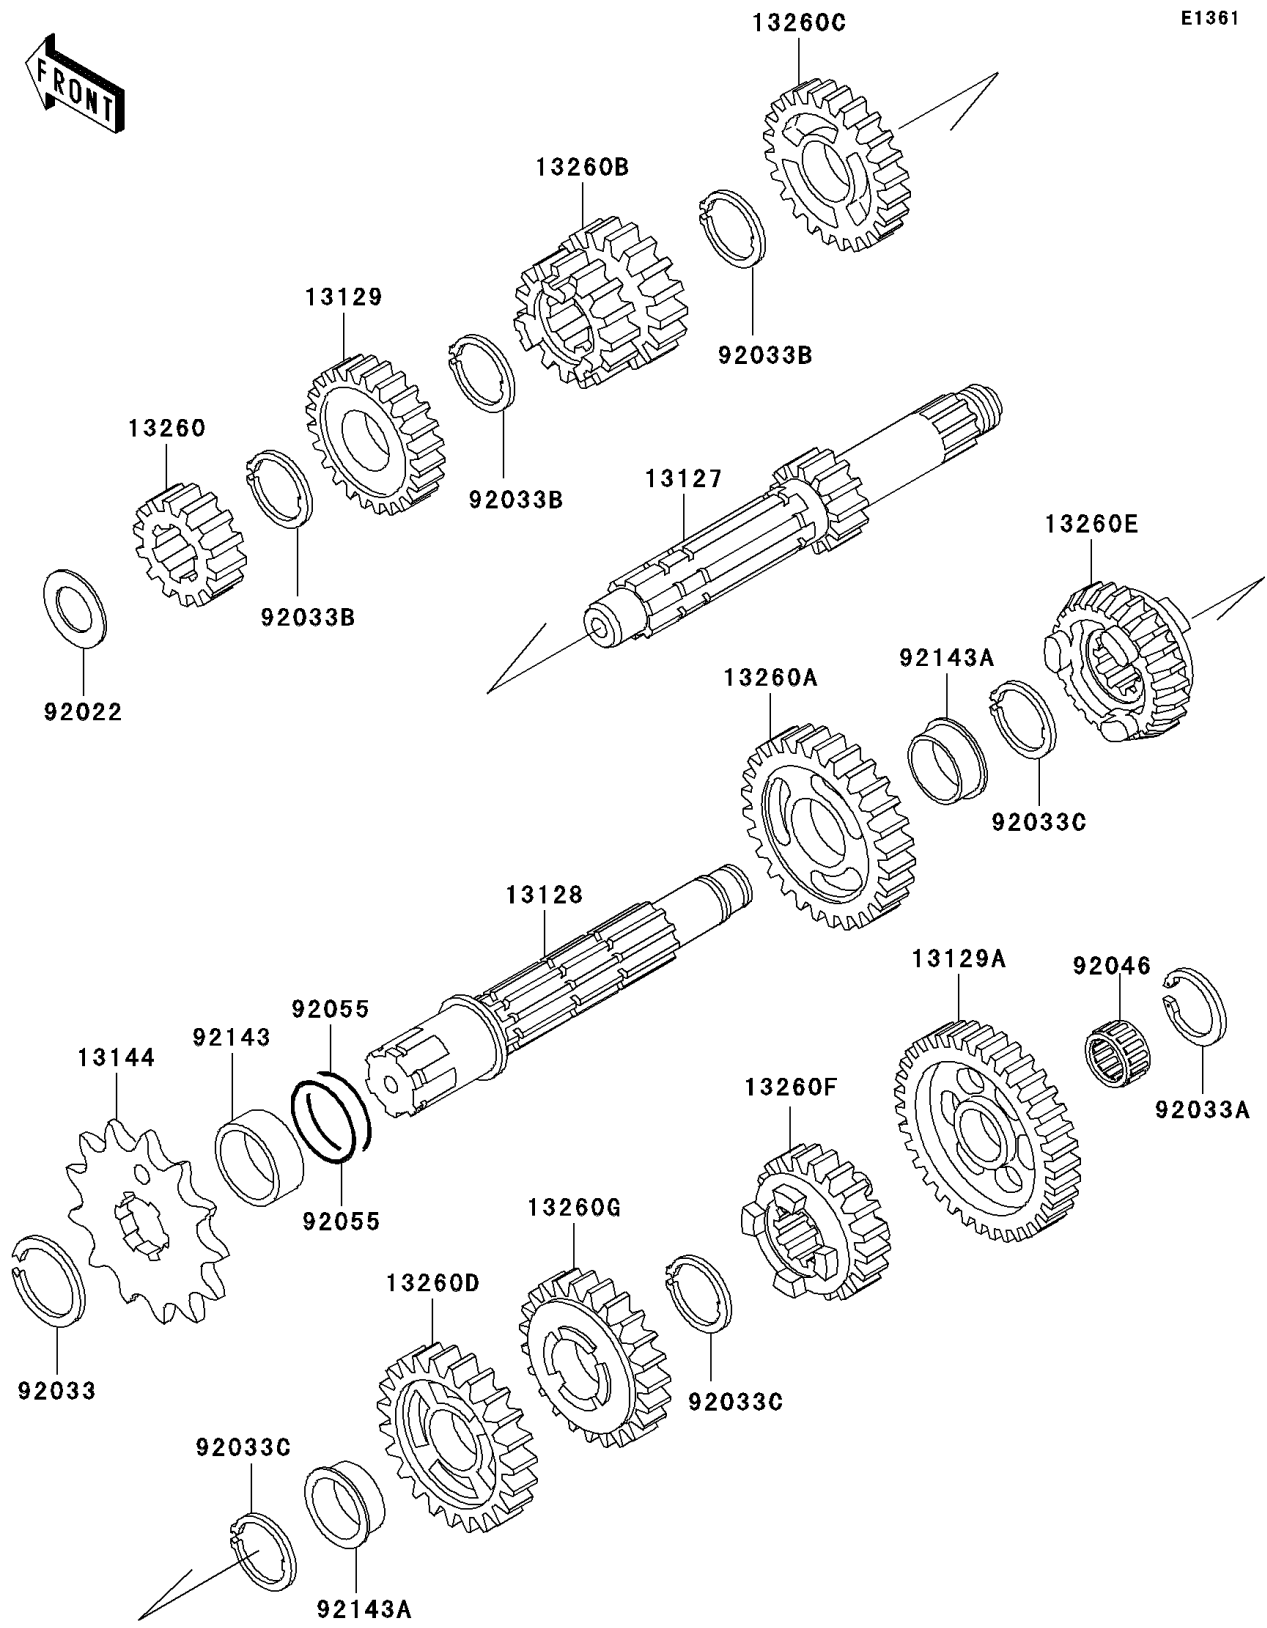

2005 KDX220R PARTS DIAGRAM

Transmission

E1361

2005 KDX220R PARTS LIST

Transmission

ITEM NAME	PART NUMBER	QUANTITY
SHAFT-TRANSMISSION INPUT,13T (Ref # 13127)	13127-1237	1
SHAFT-TRANSMISSION OUTPUT (Ref # 13128)	13128-1164	1
GEAR,INPUT 5TH,24T (Ref # 13129)	13129-1753	1
GEAR,OUTPUT LOW,35T (Ref # 13129A)	13129-1755	1
SPROCKET-OUTPUT,13T (Ref # 13144)	13144-1027	1
GEAR,INPUT 2ND,14T (Ref # 13260)	13260-1003	1
GEAR,OUTPUT 2ND,28T (Ref # 13260A)	13260-1004	1
GEAR,INPUT 3RD&4TH,15T&17T (Ref # 13260B)	13260-1006	1
GEAR,INPUT TOP,23T (Ref # 13260C)	13260-1425	1
GEAR,OUTPUT 3RD,23T (Ref # 13260D)	13260-1426	1
GEAR,OUTPUT 5TH,25T (Ref # 13260E)	13260-1427	1
GEAR,OUTPUT TOP,20T (Ref # 13260F)	13260-1489	1
GEAR,OUTPUT 4TH,21T (Ref # 13260G)	13260-1567	1
WASHER,THRUST,16.5X28X1 (Ref # 92022)	92022-170	1
RING-SNAP,24MM (Ref # 92033)	92033-026	1
RING-SNAP (Ref # 92033A)	92033-032	1
RING-SNAP,20MM (Ref # 92033B)	92033-1231	3
RING-SNAP,20MM (Ref # 92033C)	92033-1258	3
BEARING-NEEDLE,K17X23X13.8X (Ref # 92046)	92046-1059	1
RING-O (Ref # 92055)	92055-035	2
COLLAR (Ref # 92143)	92143-1433	1
COLLAR (Ref # 92143A)	92143-1472	2