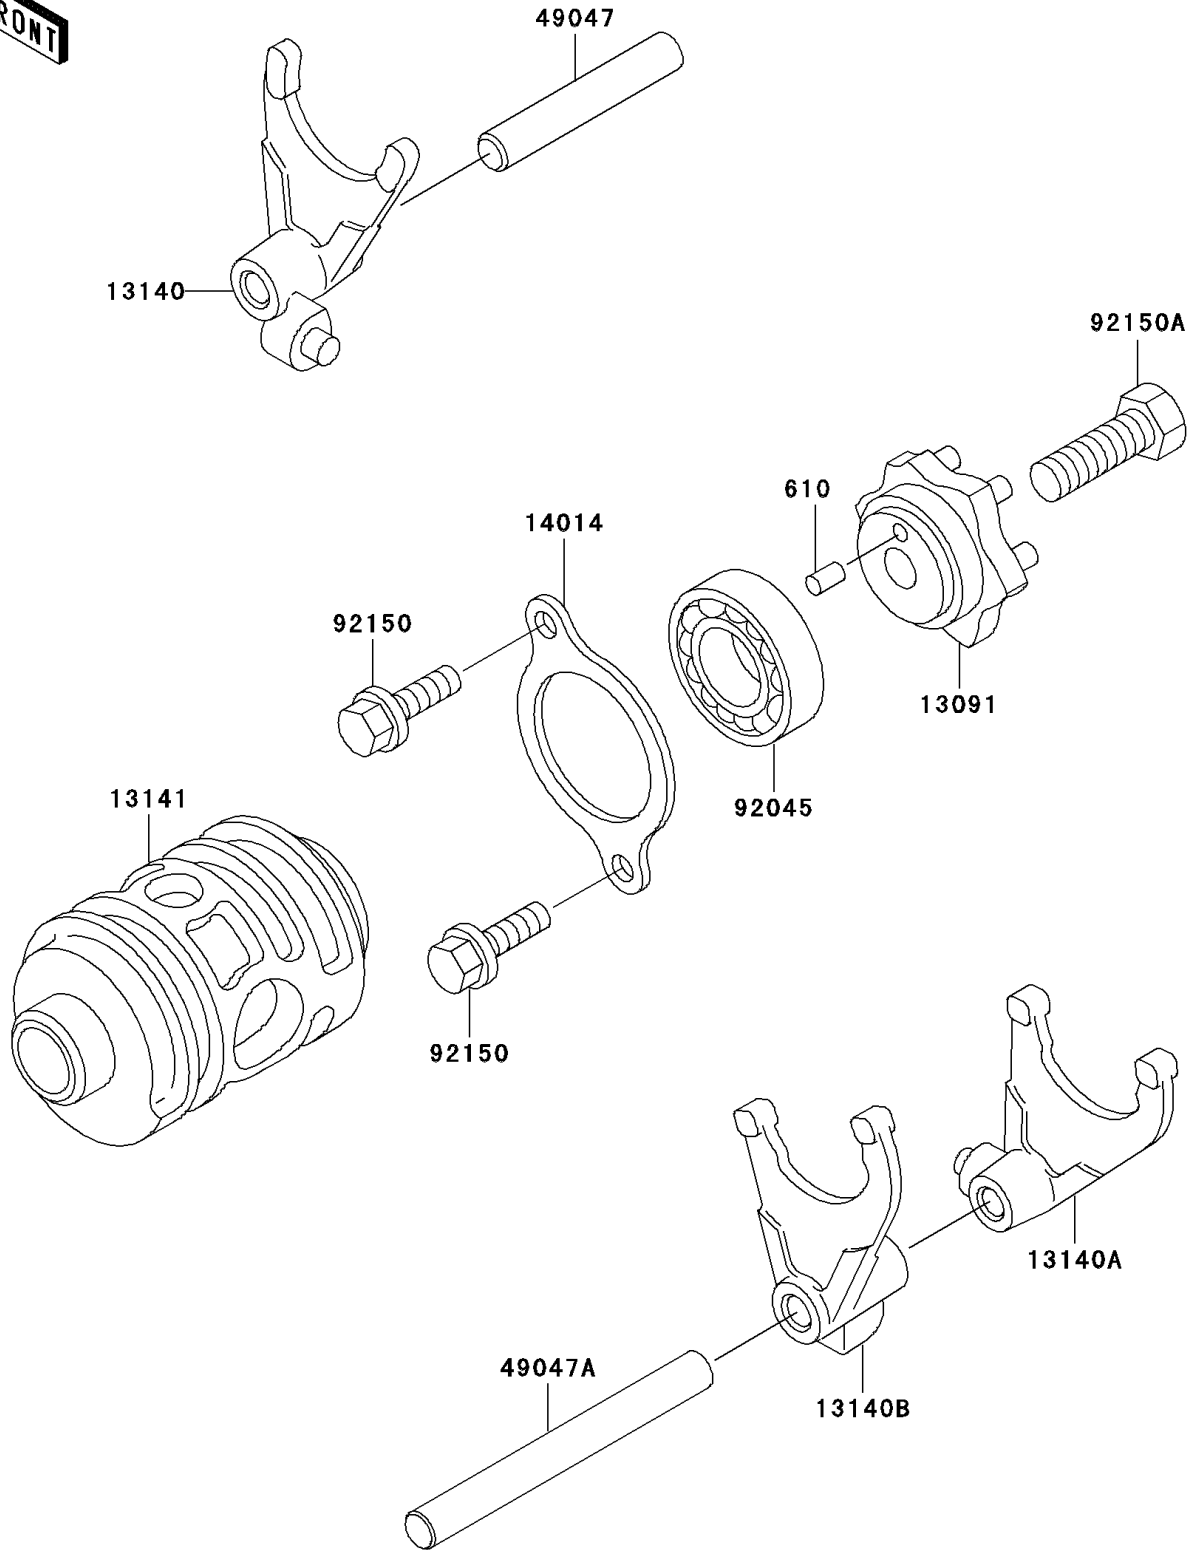

2004 KDX220R PARTS DIAGRAM

Gear Change Drum/Shift Fork(s)

E1362

2004 KDX220R PARTS LIST

Gear Change Drum/Shift Fork(s)

ITEM NAME	PART NUMBER	QUANTITY
ROLLER,4X8 (Ref # 610)	610A0408	1
HOLDER,CHANGE DRUM (Ref # 13091)	13091-1364	1
FORK-SHIFT,5TH&TOP (Ref # 13140)	13140-1074	1
FORK-SHIFT,LOW&4TH (Ref # 13140A)	13140-1243	1
FORK-SHIFT,2ND&3RD (Ref # 13140B)	13140-1244	1
DRUM-CHANGE (Ref # 13141)	13141-1117	1
PLATE-POSITION (Ref # 14014)	14014-1020	1
ROD-SHIFT,8X58 (Ref # 49047)	49047-1089	1
ROD-SHIFT,8X82.5 (Ref # 49047A)	49047-1090	1
BEARING-BALL (Ref # 92045)	92045-1319	1
BOLT,6X12 (Ref # 92150)	92150-1868	2
BOLT,8X25 (Ref # 92150A)	92150-1911	1