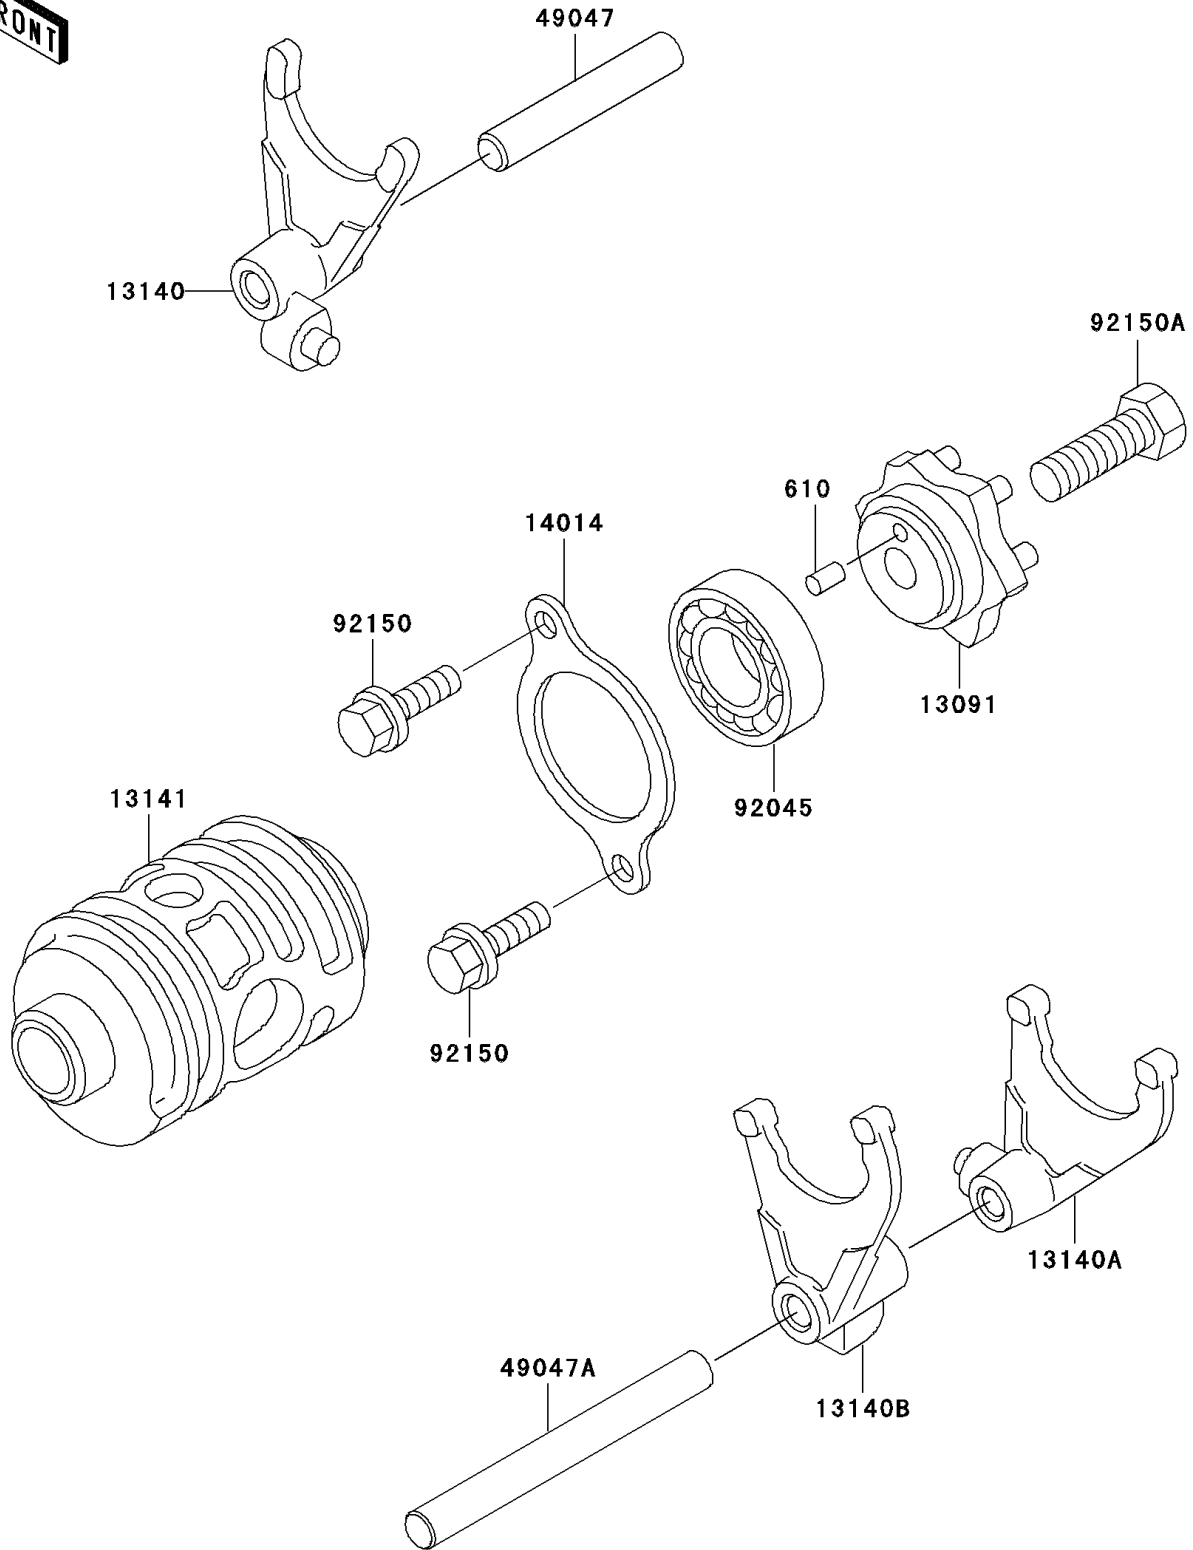

# 2005 KDX220R PARTS DIAGRAM

Gear Change Drum/Shift Fork(s)

E1362

## 2005 KDX220R PARTS LIST

### Gear Change Drum/Shift Fork(s)

ITEM NAME	PART NUMBER	QUANTITY
ROLLER,4X8 (Ref # 610)	610A0408	1
HOLDER,CHANGE DRUM (Ref # 13091)	13091-1364	1
FORK-SHIFT,5TH&TOP (Ref # 13140)	13140-1074	1
FORK-SHIFT,LOW&4TH (Ref # 13140A)	13140-1243	1
FORK-SHIFT,2ND&3RD (Ref # 13140B)	13140-1244	1
DRUM-CHANGE (Ref # 13141)	13141-1117	1
PLATE-POSITION (Ref # 14014)	14014-1020	1
ROD-SHIFT,8X58 (Ref # 49047)	49047-1089	1
ROD-SHIFT,8X82.5 (Ref # 49047A)	49047-1090	1
BEARING-BALL (Ref # 92045)	92045-1319	1
BOLT,6X12 (Ref # 92150)	92150-1868	2
BOLT,8X25 (Ref # 92150A)	92150-1911	1