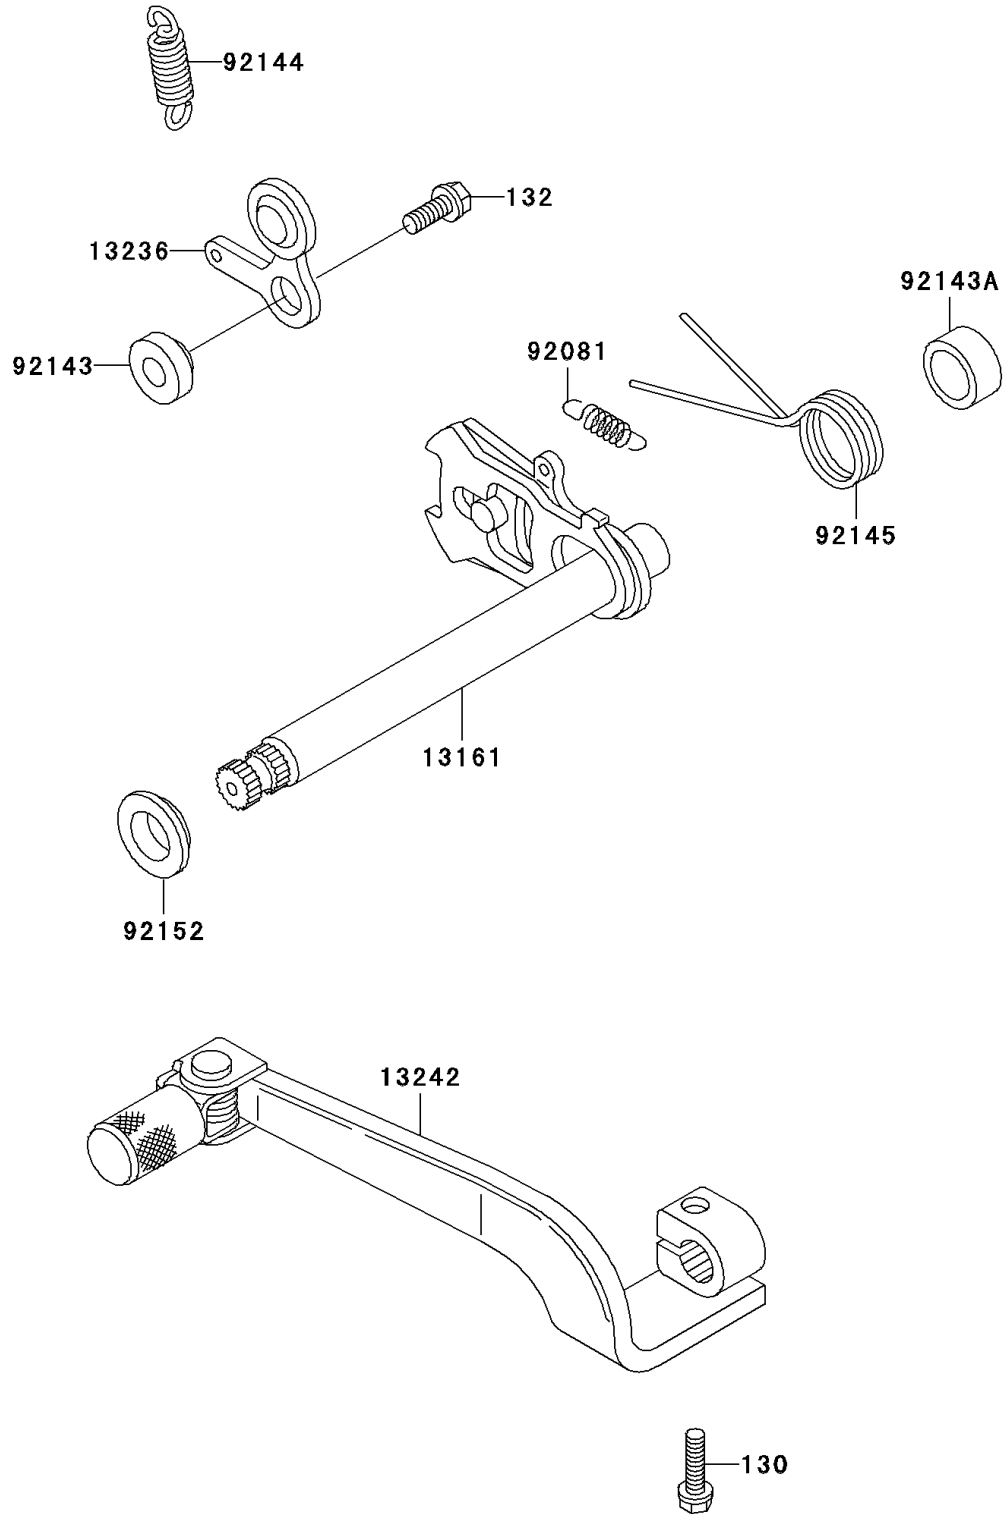

2005 KDX220R PARTS DIAGRAM

Gear Change Mechanism

E1370

2005 KDX220R PARTS LIST

Gear Change Mechanism

| ITEM NAME | PART NUMBER | QUANTITY |
|---------------------------------------|-------------|----------|
| BOLT-FLANGED (Ref # 130) | 130Z0630 | 1 |
| BOLT-FLANGED-SMALL (Ref # 132) | 132Y0616 | 1 |
| LEVER-COMP-CHANGE SHAFT (Ref # 13161) | 13161-1217 | 1 |
| LEVER-COMP,POSITION (Ref # 13236) | 13236-1189 | 1 |
| LEVER-ASSY-CHANGE,PEDAL (Ref # 13242) | 13242-1319 | 1 |
| SPRING,CHANGE LEVER (Ref # 92081) | 92081-076 | 1 |
| COLLAR (Ref # 92143) | 92143-1055 | 1 |
| COLLAR (Ref # 92143A) | 92143-1148 | 1 |
| SPRING (Ref # 92144) | 92144-1382 | 1 |
| SPRING (Ref # 92145) | 92145-1368 | 1 |
| COLLAR (Ref # 92152) | 92152-1075 | 1 |