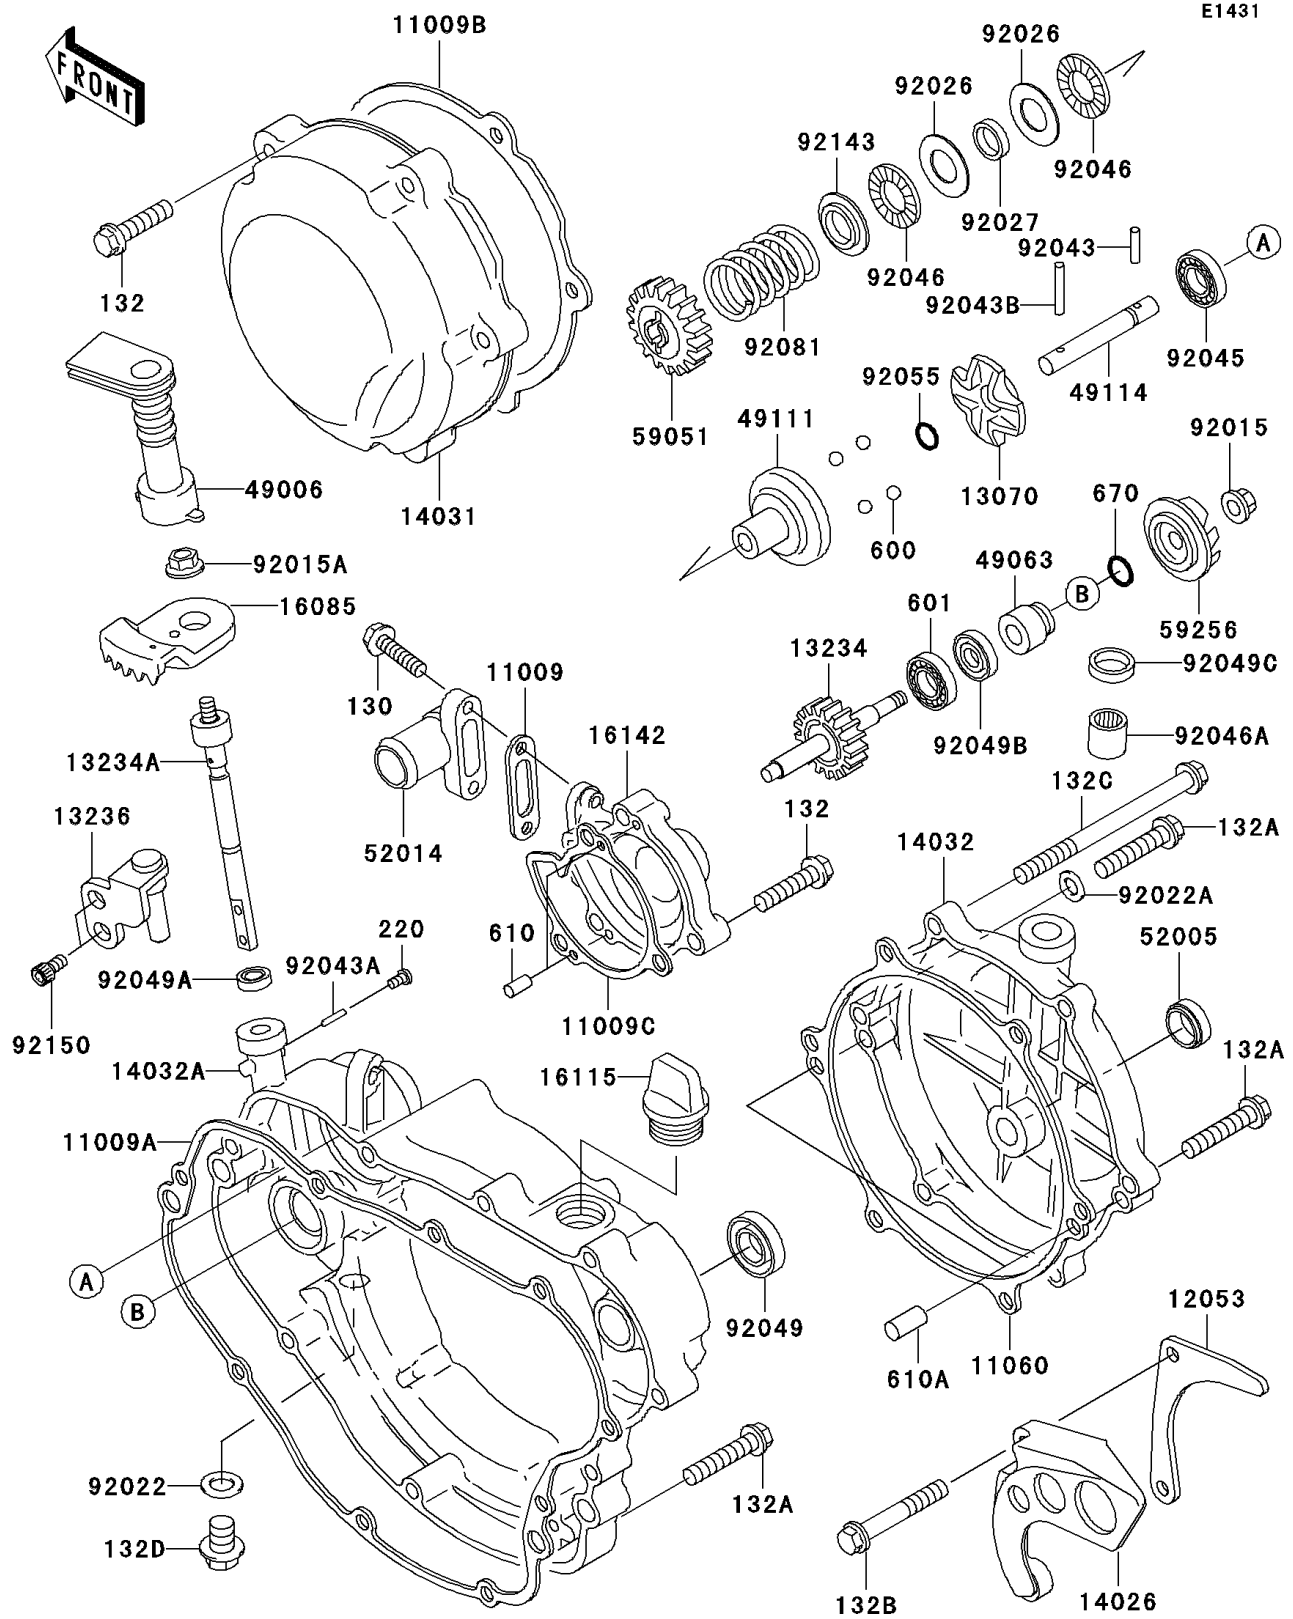

2004 KDX220R PARTS DIAGRAM

Engine Cover(s)

2004 KDX220R PARTS LIST

Engine Cover(s)

ITEM NAME	PART NUMBER	QUANTITY
GASKET,ELBOW (Ref # 11009)	11009-1952	1
GASKET,CLUTCH COVER (Ref # 11009A)	11009-1996	1
GASKET,GENERATOR COVER (Ref # 11009B)	11009-1997	1
GASKET,WATER PUMP COVER (Ref # 11009C)	11009-1998	1
GASKET,CLUTCH COVER (Ref # 11060)	11060-1630	1
GUIDE-CHAIN (Ref # 12053)	12053-1228	1
GUIDE (Ref # 13070)	13070-1122	1
SHAFT-COMP,PUMP (Ref # 13234)	13234-1091	1
SHAFT-COMP,GOVERNOR (Ref # 13234A)	13234-1101	1
LEVER-COMP,GOVERNOR (Ref # 13236)	13236-1260	1
COVER-CHAIN (Ref # 14026)	14026-1159	1
COVER-GENERATOR (Ref # 14031)	14031-1231	1
COVER-CLUTCH,OUT (Ref # 14032)	14032-1384	1
COVER-CLUTCH (Ref # 14032A)	14032-1419	1
GEAR (Ref # 16085)	16085-1273	1
CAP-OIL FILLER (Ref # 16115)	16115-018	1
COVER-PUMP (Ref # 16142)	16142-1094	1
BOOT,GOVERNOR SHAFT (Ref # 49006)	49006-1291	1
SEAL-MECHANICAL,WATER (Ref # 49063)	49063-1055	1
HOLDER-GOVERNOR WEIGHT (Ref # 49111)	49111-1051	1
SHAFT-GOVERNOR (Ref # 49114)	49114-1058	1
GAUGE,OIL LEVEL (Ref # 52005)	52005-1055	1
ELBOW (Ref # 52014)	52014-1068	1
GEAR-SPUR,GOVERNOR,18T (Ref # 59051)	59051-1189	1
IMPELLER (Ref # 59256)	59256-1063	1
NUT,6MM (Ref # 92015)	92015-1365	1
NUT,6MM (Ref # 92015A)	92015-1572	1
WASHER,8.2X14X1.0 (Ref # 92022)	92022-1488	1
WASHER,6.2X11X1 (Ref # 92022A)	92022-304	1