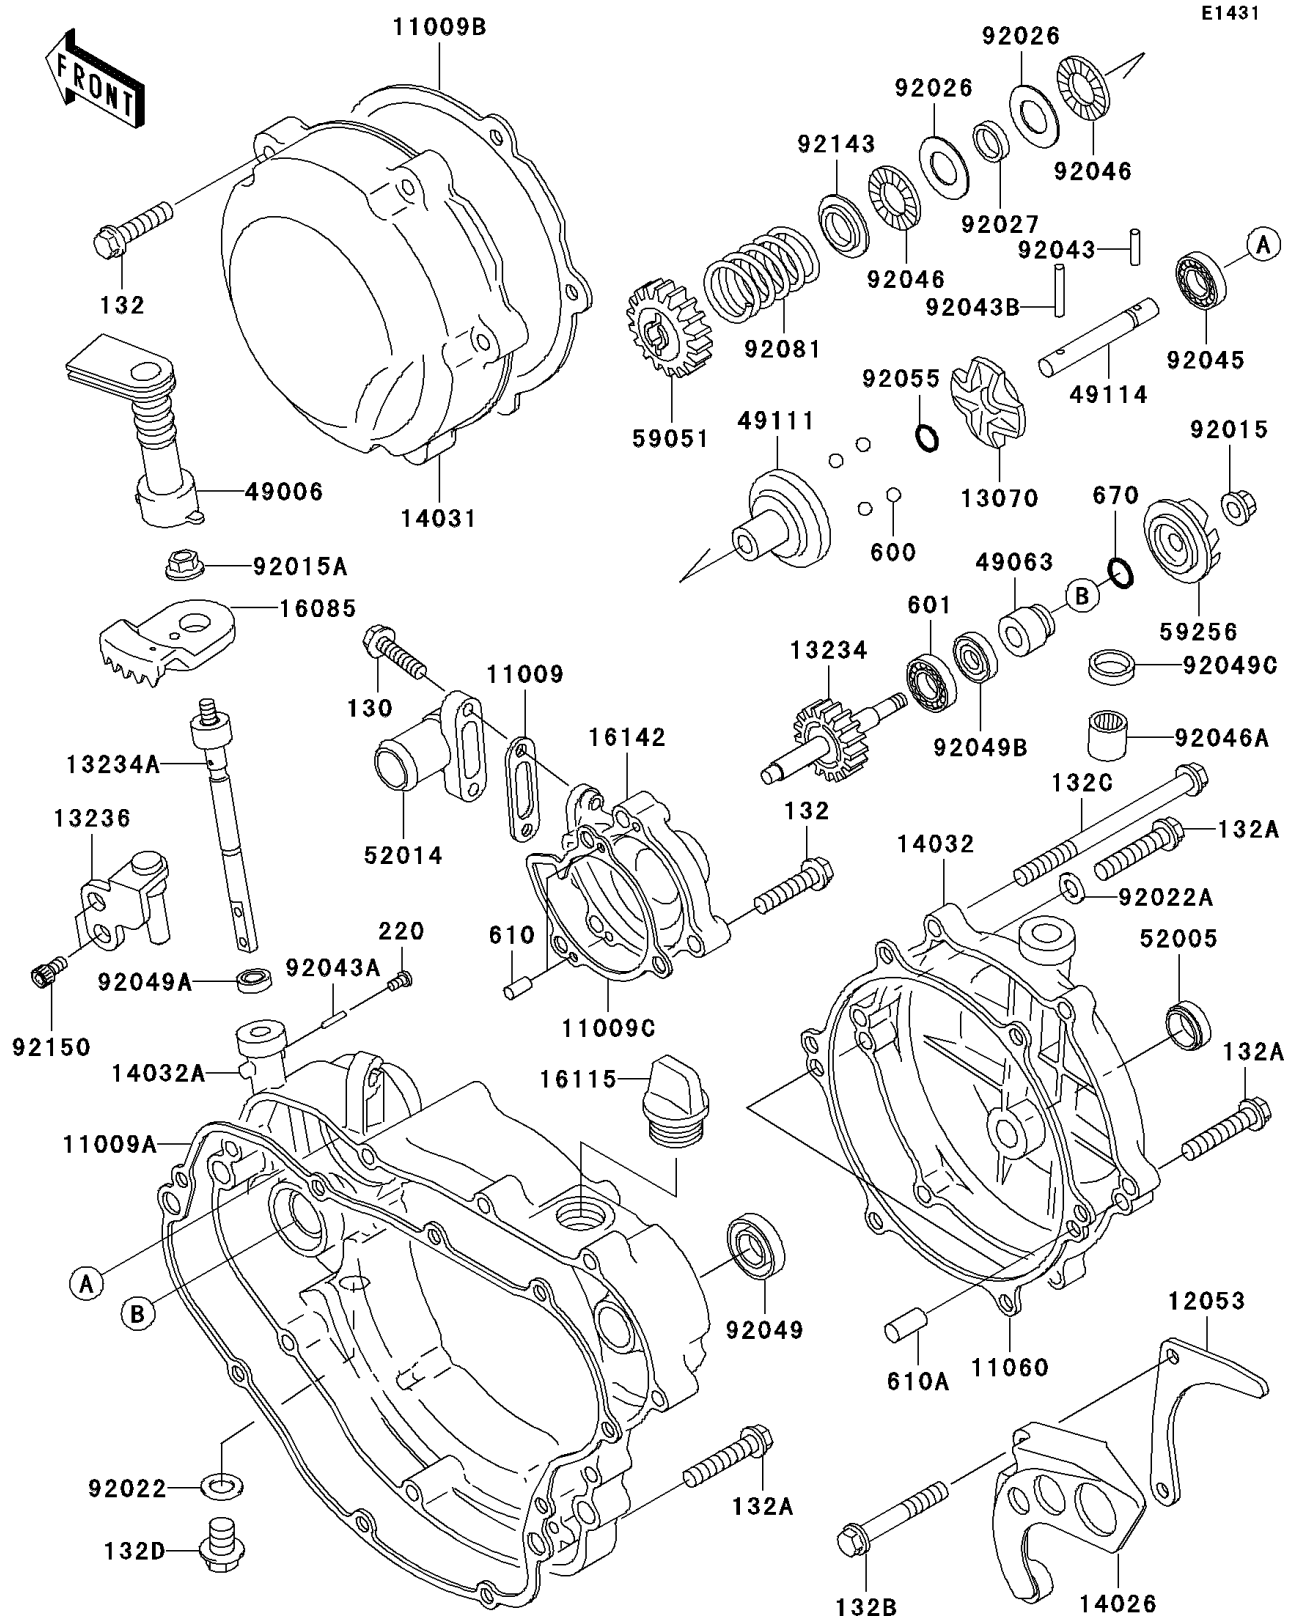

2005 KDX220R PARTS DIAGRAM

Engine Cover(s)

2005 KDX220R PARTS LIST

Engine Cover(s)

ITEM NAME	PART NUMBER	QUANTITY
GASKET,ELBOW (Ref # 11009)	11009-1952	1
GASKET,CLUTCH COVER (Ref # 11009A)	11009-1996	1
GASKET,GENERATOR COVER (Ref # 11009B)	11009-1997	1
GASKET,WATER PUMP COVER (Ref # 11009C)	11009-1998	1
GASKET,CLUTCH COVER (Ref # 11060)	11060-1630	1
GUIDE-CHAIN (Ref # 12053)	12053-1228	1
GUIDE (Ref # 13070)	13070-1122	1
SHAFT-COMP,PUMP (Ref # 13234)	13234-1091	1
SHAFT-COMP,GOVERNOR (Ref # 13234A)	13234-1101	1
LEVER-COMP,GOVERNOR (Ref # 13236)	13236-1260	1
COVER-CHAIN (Ref # 14026)	14026-1159	1
COVER-GENERATOR (Ref # 14031)	14031-1231	1
COVER-CLUTCH,OUT (Ref # 14032)	14032-1384	1
COVER-CLUTCH (Ref # 14032A)	14032-1419	1
GEAR (Ref # 16085)	16085-1273	1
CAP-OIL FILLER (Ref # 16115)	16115-018	1
COVER-PUMP (Ref # 16142)	16142-1094	1
BOOT,GOVERNOR SHAFT (Ref # 49006)	49006-1291	1
SEAL-MECHANICAL,WATER (Ref # 49063)	49063-1055	1
HOLDER-GOVERNOR WEIGHT (Ref # 49111)	49111-1051	1
SHAFT-GOVERNOR (Ref # 49114)	49114-1058	1
GAUGE,OIL LEVEL (Ref # 52005)	52005-1055	1
ELBOW (Ref # 52014)	52014-1068	1
GEAR-SPUR,GOVERNOR,18T (Ref # 59051)	59051-1189	1
IMPELLER (Ref # 59256)	59256-1063	1
NUT,6MM (Ref # 92015)	92015-1365	1
NUT,6MM (Ref # 92015A)	92015-1572	1
WASHER,8.2X14X1.0 (Ref # 92022)	92022-1488	1
WASHER,6.2X11X1 (Ref # 92022A)	92022-304	1