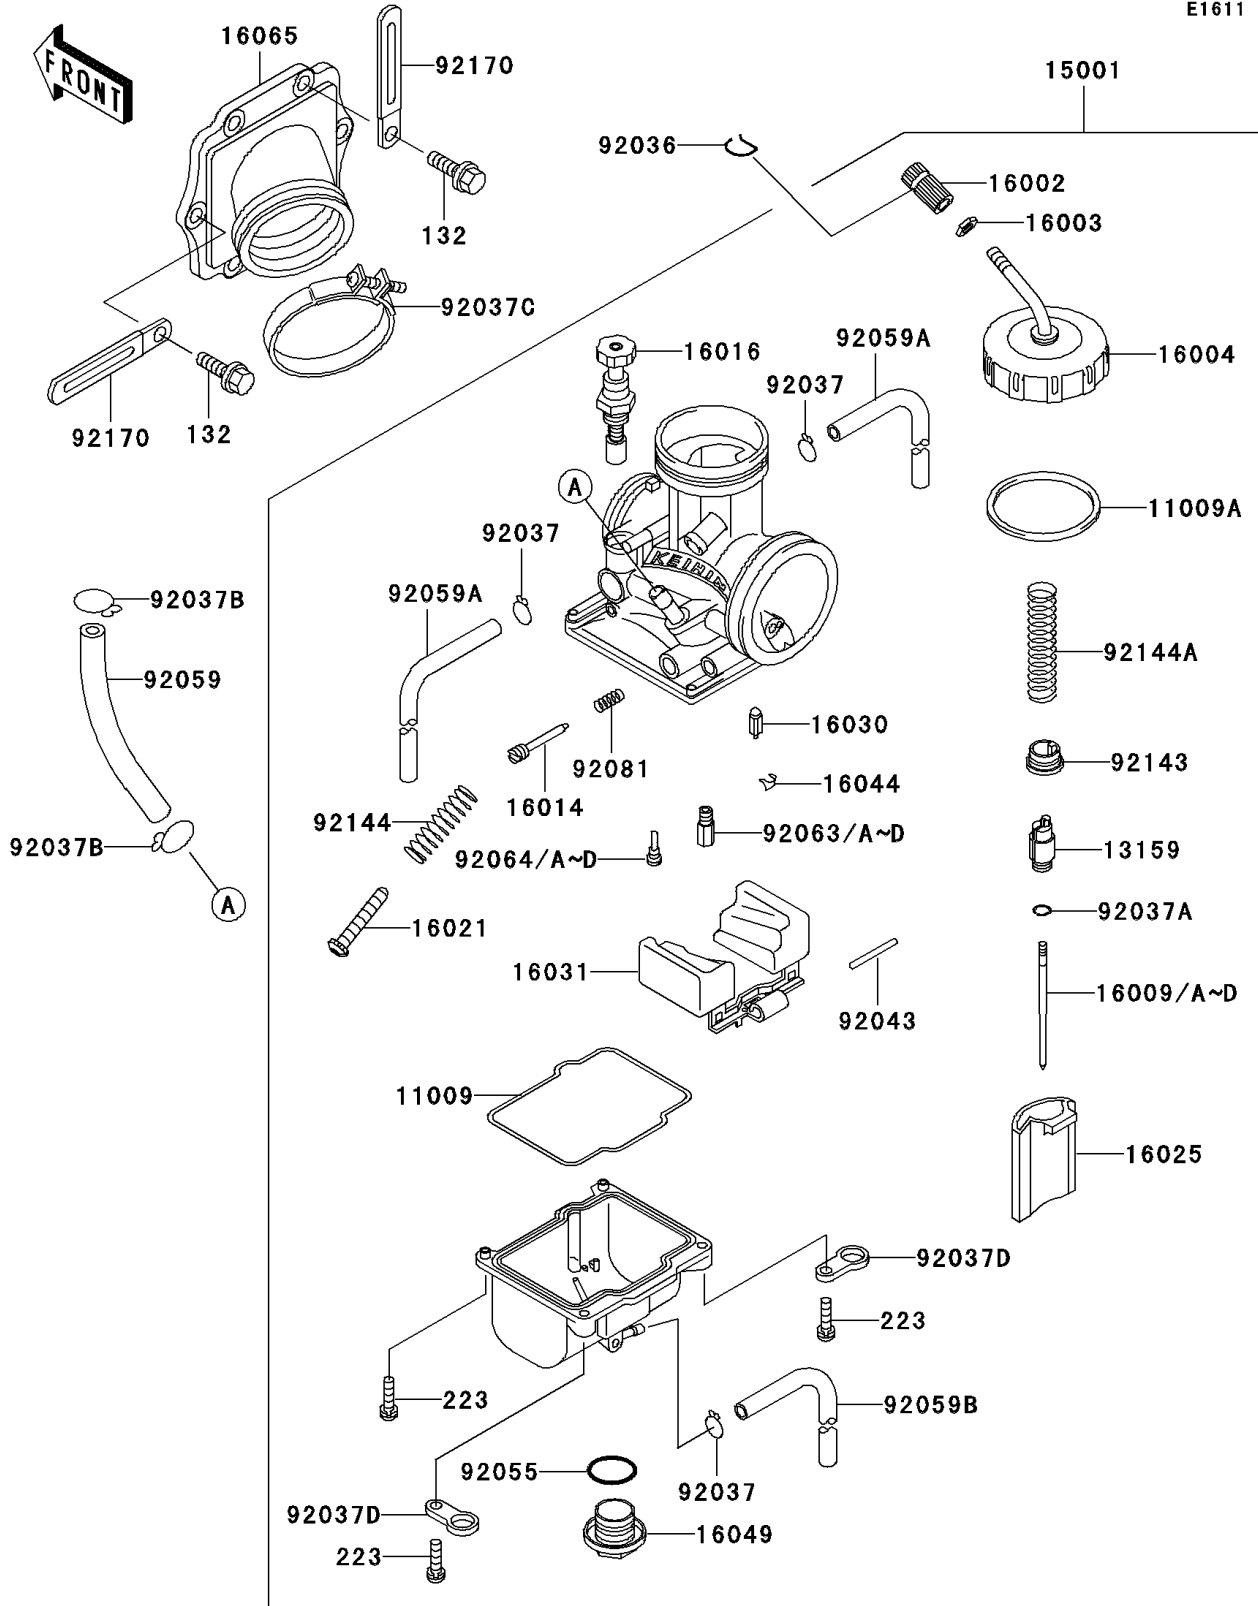

2005 KDX220R PARTS DIAGRAM

Carburetor

E1611