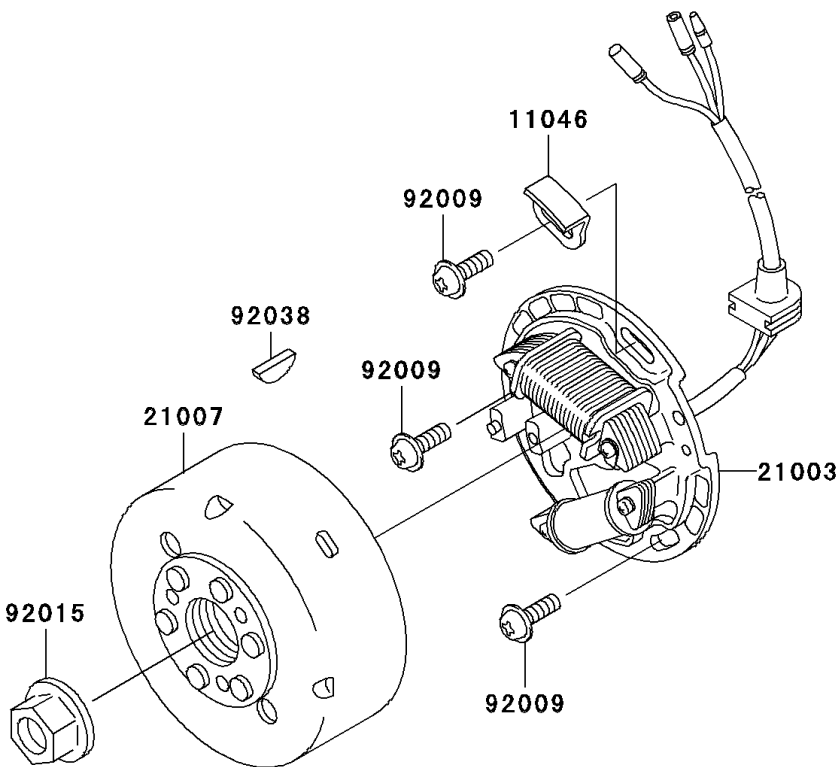

2004 KDX220R PARTS DIAGRAM

Generator

E1810

2004 KDX220R PARTS LIST

Generator

ITEM NAME	PART NUMBER	QUANTITY
BOLT-FLANGED-SMALL (Ref # 132)	132Y0612	2
BRACKET (Ref # 11046)	11046-1413	1
STATOR (Ref # 21003)	21003-1279	1
ROTOR,MAGNETO (Ref # 21007)	21007-1276	1
REGULATOR-VOLTAGE (Ref # 21066)	21066-1072	1
IGNITER (Ref # 21119)	21119-1432	1
SCREW,5X16 (Ref # 92009)	92009-1722	3
NUT,FLANGED,12MM (Ref # 92015)	92015-1156	1
KEY,WOODRUFF (Ref # 92038)	92038-001	1