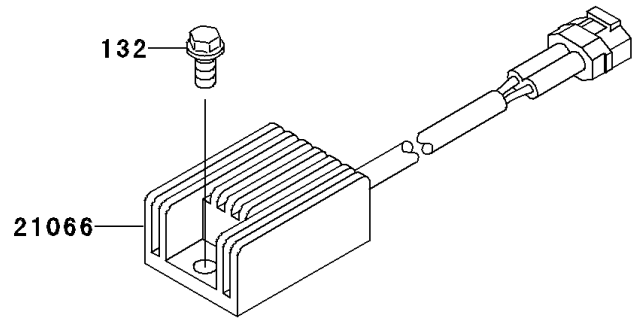

2005 KDX220R PARTS DIAGRAM

Generator

E1810

2005 KDX220R PARTS LIST

Generator

ITEM NAME	PART NUMBER	QUANTITY
BOLT-FLANGED-SMALL (Ref # 132)	132Y0612	2
BRACKET (Ref # 11046)	11046-1413	1
STATOR (Ref # 21003)	21003-1279	1
ROTOR,MAGNETO (Ref # 21007)	21007-1276	1
REGULATOR-VOLTAGE (Ref # 21066)	21066-1072	1
IGNITER (Ref # 21119)	21119-1432	1
SCREW,5X16 (Ref # 92009)	92009-1722	3
NUT,FLANGED,12MM (Ref # 92015)	92015-1156	1
KEY,WOODRUFF (Ref # 92038)	92038-001	1