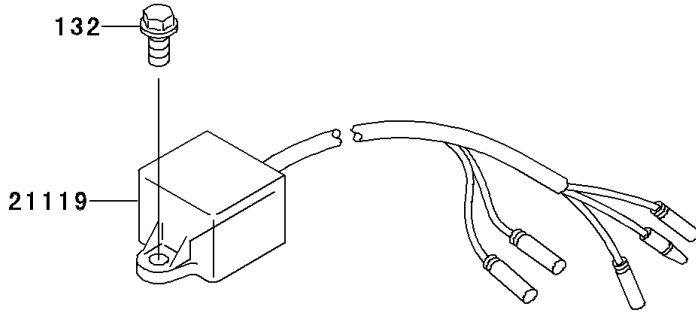

2005 KDX220R PARTS DIAGRAM

Generator

E1810

2005 KDX220R PARTS LIST

Generator

ITEM NAME	PART NUMBER	QUANTITY
BOLT-FLANGED-SMALL (Ref # 132)	132Y0612	2
BRACKET (Ref # 11046)	11046-1413	1
STATOR (Ref # 21003)	21003-1279	1
ROTOR,MAGNETO (Ref # 21007)	21007-1276	1
REGULATOR-VOLTAGE (Ref # 21066)	21066-1072	1
IGNITER (Ref # 21119)	21119-1432	1
SCREW,5X16 (Ref # 92009)	92009-1722	3
NUT,FLANGED,12MM (Ref # 92015)	92015-1156	1
KEY,WOODRUFF (Ref # 92038)	92038-001	1