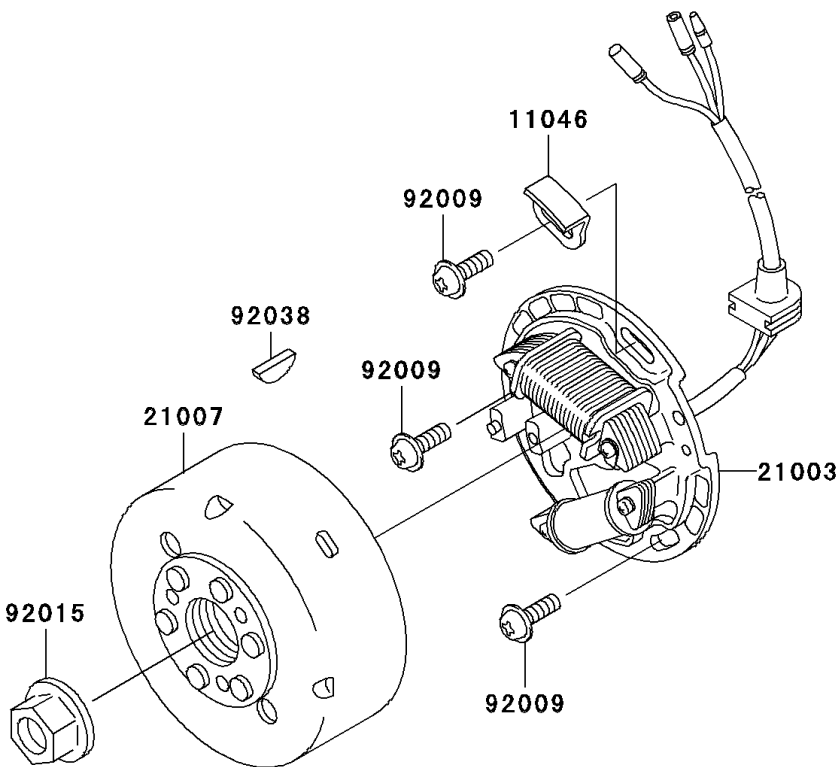

2005 KDX220R PARTS DIAGRAM

Generator

E1810

2005 KDX220R PARTS LIST

Generator

ITEM NAME	PART NUMBER	QUANTITY
BOLT-FLANGED-SMALL (Ref # 132)	132Y0612	2
BRACKET (Ref # 11046)	11046-1413	1
STATOR (Ref # 21003)	21003-1279	1
ROTOR,MAGNETO (Ref # 21007)	21007-1276	1
REGULATOR-VOLTAGE (Ref # 21066)	21066-1072	1
IGNITER (Ref # 21119)	21119-1432	1
SCREW,5X16 (Ref # 92009)	92009-1722	3
NUT,FLANGED,12MM (Ref # 92015)	92015-1156	1
KEY,WOODRUFF (Ref # 92038)	92038-001	1