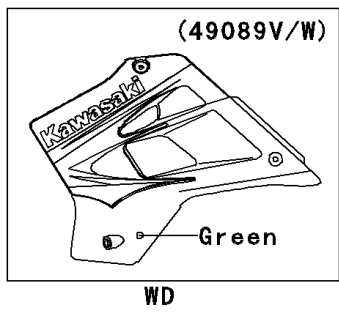

2005 KDX220R PARTS DIAGRAM

Radiator

2005 KDX220R PARTS LIST

Radiator

ITEM NAME	PART NUMBER	QUANTITY
GASKET,RESERVOIR TANK CAP (Ref # 11009)	11009-1145	1
GASKET,DRAIN BOLT (Ref # 11009A)	11009-1152	1
CAP (Ref # 11012)	11012-1084	1
SCREEN,WHITE (Ref # 14037)	14037-1099-RZ	2
RADIATOR-ASSY,LH (Ref # 39061)	39061-1239	1
RADIATOR-ASSY,RH (Ref # 39061A)	39061-1240	1
HOSE-COOLING,5X9X700 (Ref # 39062)	39062-1423	1
HOSE-COOLING,RADIATOR,RH-PUMP (Ref # 39062A)	39062-1579	1
HOSE-COOLING,HEAD-RADIATOR,LH (Ref # 39062B)	39062-1580	1
HOSE-COOLING,RADIATOR-RADIATOR (Ref # 39062C)	39062-1609	1
HOSE-COOLING,5X9X368.5 (Ref # 39062D)	39062-1619	1
RESERVOIR (Ref # 43078)	43078-1142	1
CAP-ASSY-PRESSURE,P1.1 (Ref # 49085)	49085-1070	1
SHROUD-ENGINE,L.GREEN (Ref # 49131B)	49131-5015-290	1
SHROUD-ENGINE,L.GREEN (Ref # 49131C)	49131-5016-290	1
BOLT-FLANGED-SMALL (Ref # 132)	132Y0620	5
BOLT-FLANGED-SMALL (Ref # 132A)	132Y0625	2
BOLT,RADIATOR DRAIN (Ref # 92002)	92002-1682	1
NUT (Ref # 92015)	92015-1487	2
COLLAR (Ref # 92027)	92027-1183	2
COLLAR,L=13.1 (Ref # 92027A)	92027-251	6
CLAMP,COOLING HOSE (Ref # 92037)	92037-1589	6
CLAMP,HOSE (Ref # 92037A)	92037-1603	1
CLAMP (Ref # 92037B)	92037-1712	3
GASKET,10.5X16X1 (Ref # 92065)	92065-058	1
DAMPER (Ref # 92075)	92075-209	6
BOLT,6X12 (Ref # 92150)	92150-1435	4
BOLT,FLANGED,6X14 (Ref # 92150A)	92150-1504	2
BOLT,FLANGED,6X25 (Ref # 92150B)	92150-1507	1

2005 KDX220R PARTS LIST

Radiator

ITEM NAME	PART NUMBER	QUANTITY
BOLT,10X10 (Ref # 92150C)	92150-1867	1
DAMPER (Ref # 92160)	92160-1167	2