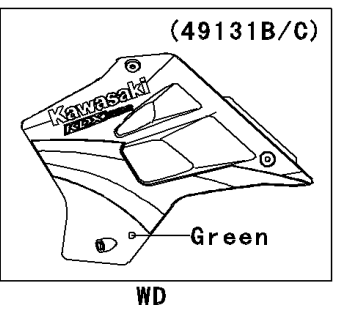

2005 KDX220R PARTS DIAGRAM

Radiator

2005 KDX220R PARTS LIST

Radiator

ITEM NAME	PART NUMBER	QUANTITY
GASKET,RESERVOIR TANK CAP (Ref # 11009)	11009-1145	1
GASKET,DRAIN BOLT (Ref # 11009A)	11009-1152	1
CAP (Ref # 11012)	11012-1084	1
SCREEN,WHITE (Ref # 14037)	14037-1099-RZ	2
RADIATOR-ASSY,LH (Ref # 39061)	39061-1239	1
RADIATOR-ASSY,RH (Ref # 39061A)	39061-1240	1
HOSE-COOLING,5X9X700 (Ref # 39062)	39062-1423	1
HOSE-COOLING,RADIATOR,RH-PUMP (Ref # 39062A)	39062-1579	1
HOSE-COOLING,HEAD-RADIATOR,LH (Ref # 39062B)	39062-1580	1
HOSE-COOLING,RADIATOR-RADIATOR (Ref # 39062C)	39062-1609	1
HOSE-COOLING,5X9X368.5 (Ref # 39062D)	39062-1619	1
RESERVOIR (Ref # 43078)	43078-1142	1
CAP-ASSY-PRESSURE,P1.1 (Ref # 49085)	49085-1070	1
SHROUD-ENGINE,L.GREEN (Ref # 49131B)	49131-5015-290	1
SHROUD-ENGINE,L.GREEN (Ref # 49131C)	49131-5016-290	1
BOLT-FLANGED-SMALL (Ref # 132)	132Y0620	5
BOLT-FLANGED-SMALL (Ref # 132A)	132Y0625	2
BOLT,RADIATOR DRAIN (Ref # 92002)	92002-1682	1
NUT (Ref # 92015)	92015-1487	2
COLLAR (Ref # 92027)	92027-1183	2
COLLAR,L=13.1 (Ref # 92027A)	92027-251	6
CLAMP,COOLING HOSE (Ref # 92037)	92037-1589	6
CLAMP,HOSE (Ref # 92037A)	92037-1603	1
CLAMP (Ref # 92037B)	92037-1712	3
GASKET,10.5X16X1 (Ref # 92065)	92065-058	1
DAMPER (Ref # 92075)	92075-209	6
BOLT,6X12 (Ref # 92150)	92150-1435	4
BOLT,FLANGED,6X14 (Ref # 92150A)	92150-1504	2
BOLT,FLANGED,6X25 (Ref # 92150B)	92150-1507	1

2005 KDX220R PARTS LIST

Radiator

ITEM NAME	PART NUMBER	QUANTITY
BOLT,10X10 (Ref # 92150C)	92150-1867	1
DAMPER (Ref # 92160)	92160-1167	2