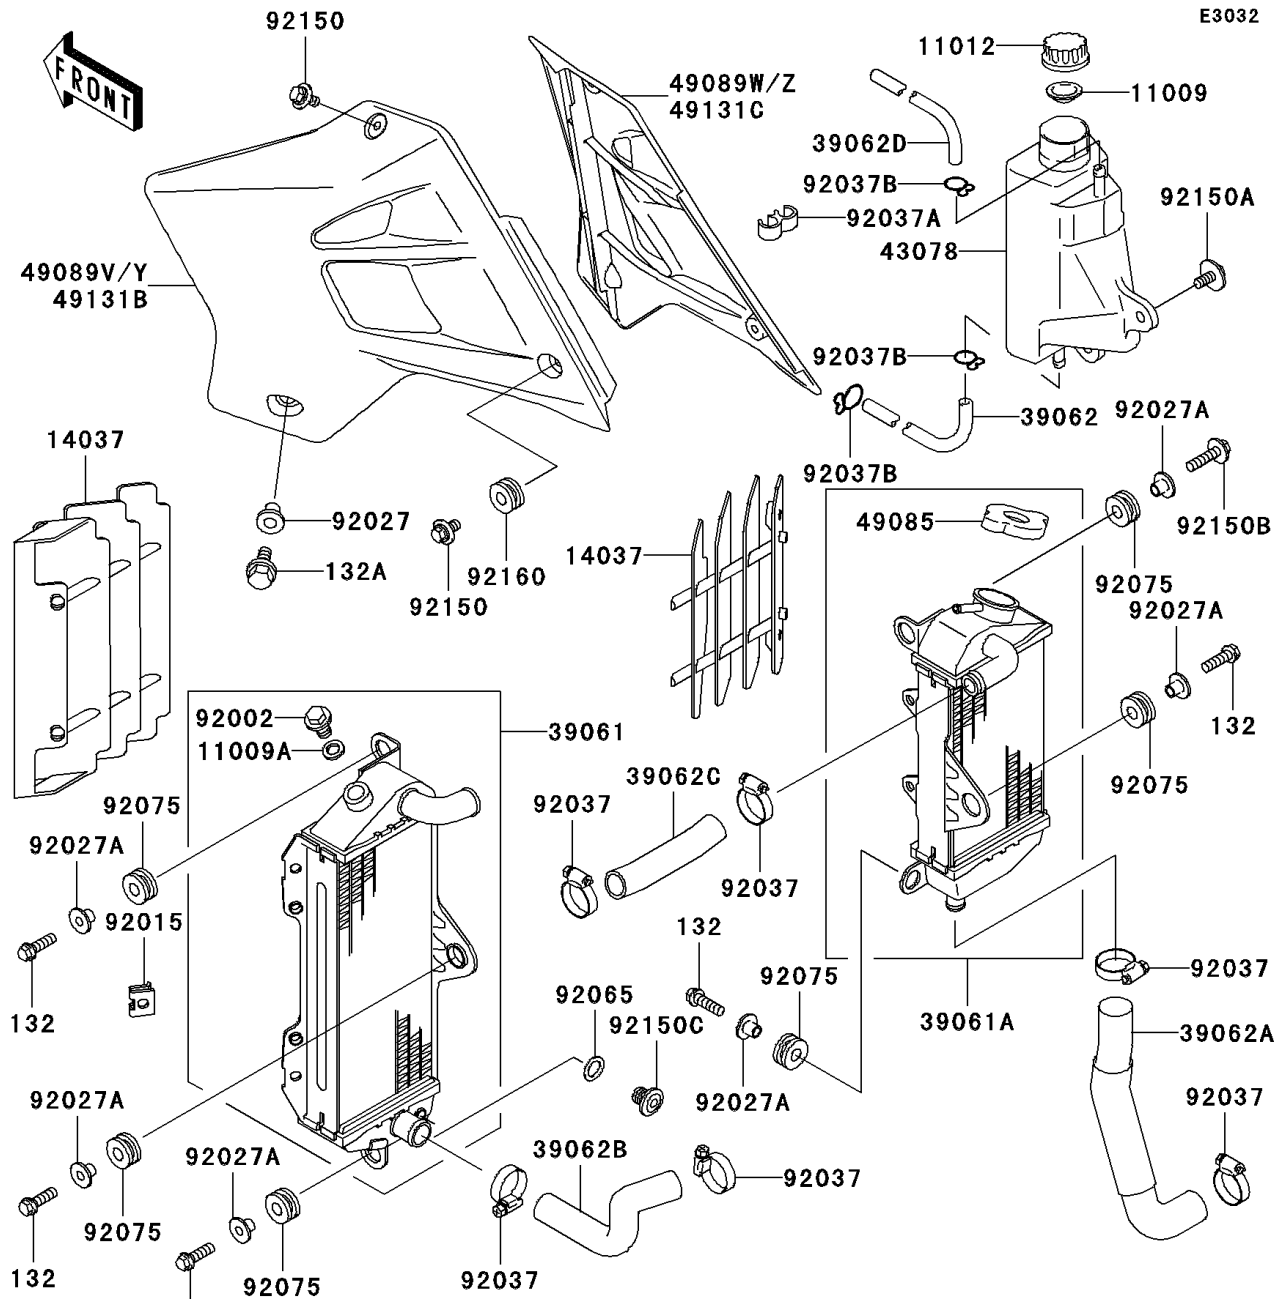

2005 KDX220R PARTS DIAGRAM

Radiator

2005 KDX220R PARTS LIST

Radiator

ITEM NAME	PART NUMBER	QUANTITY
GASKET,RESERVOIR TANK CAP (Ref # 11009)	11009-1145	1
GASKET,DRAIN BOLT (Ref # 11009A)	11009-1152	1
CAP (Ref # 11012)	11012-1084	1
SCREEN,WHITE (Ref # 14037)	14037-1099-RZ	2
RADIATOR-ASSY,LH (Ref # 39061)	39061-1239	1
RADIATOR-ASSY,RH (Ref # 39061A)	39061-1240	1
HOSE-COOLING,5X9X700 (Ref # 39062)	39062-1423	1
HOSE-COOLING,RADIATOR,RH-PUMP (Ref # 39062A)	39062-1579	1
HOSE-COOLING,HEAD-RADIATOR,LH (Ref # 39062B)	39062-1580	1
HOSE-COOLING,RADIATOR-RADIATOR (Ref # 39062C)	39062-1609	1
HOSE-COOLING,5X9X368.5 (Ref # 39062D)	39062-1619	1
RESERVOIR (Ref # 43078)	43078-1142	1
CAP-ASSY-PRESSURE,P1.1 (Ref # 49085)	49085-1070	1
SHROUD-ENGINE,L.GREEN (Ref # 49131B)	49131-5015-290	1
SHROUD-ENGINE,L.GREEN (Ref # 49131C)	49131-5016-290	1
BOLT-FLANGED-SMALL (Ref # 132)	132Y0620	5
BOLT-FLANGED-SMALL (Ref # 132A)	132Y0625	2
BOLT,RADIATOR DRAIN (Ref # 92002)	92002-1682	1
NUT (Ref # 92015)	92015-1487	2
COLLAR (Ref # 92027)	92027-1183	2
COLLAR,L=13.1 (Ref # 92027A)	92027-251	6
CLAMP,COOLING HOSE (Ref # 92037)	92037-1589	6
CLAMP,HOSE (Ref # 92037A)	92037-1603	1
CLAMP (Ref # 92037B)	92037-1712	3
GASKET,10.5X16X1 (Ref # 92065)	92065-058	1
DAMPER (Ref # 92075)	92075-209	6
BOLT,6X12 (Ref # 92150)	92150-1435	4
BOLT,FLANGED,6X14 (Ref # 92150A)	92150-1504	2
BOLT,FLANGED,6X25 (Ref # 92150B)	92150-1507	1

2005 KDX220R PARTS LIST

Radiator

ITEM NAME	PART NUMBER	QUANTITY
BOLT,10X10 (Ref # 92150C)	92150-1867	1
DAMPER (Ref # 92160)	92160-1167	2