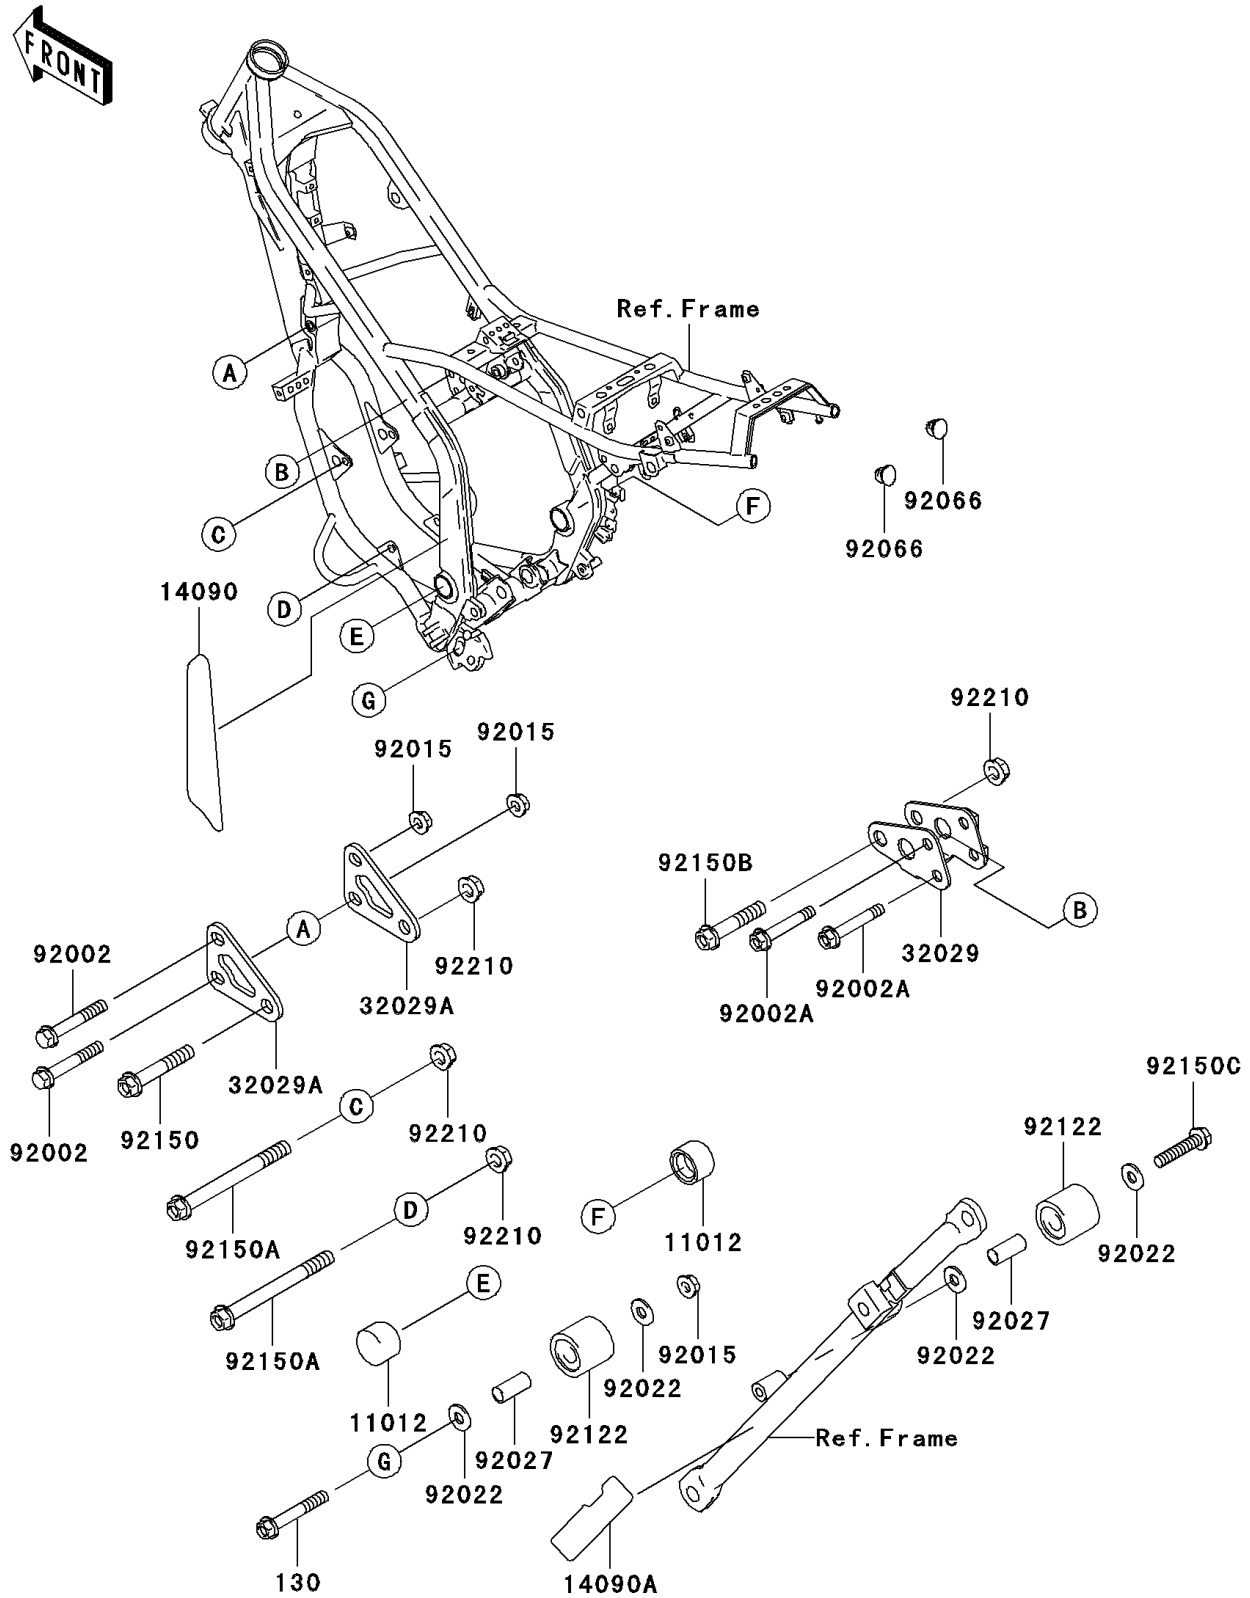

2005 KDX220R PARTS DIAGRAM

Engine Mount

F2122

2005 KDX220R PARTS LIST

Engine Mount

ITEM NAME	PART NUMBER	QUANTITY
BOLT-FLANGED,8X55 (Ref # 130)	130G0855	1
CAP,AXLE NUT (Ref # 11012)	11012-1591	2
COVER (Ref # 14090)	14090-1514	1
COVER (Ref # 14090A)	14090-1557	1
BRACKET-ENGINE,HEAD,RR (Ref # 32029)	32029-1913	1
BRACKET-ENGINE (Ref # 32029A)	32029-1944	2
BOLT (Ref # 92002)	92002-1221	2
BOLT,FLANGED,8X47 (Ref # 92002A)	92002-1850	2
NUT,8MM (Ref # 92015)	92015-1432	3
WASHER,8.5X20X1.6 (Ref # 92022)	92022-1561	4
COLLAR,CHAIN ROLLER (Ref # 92027)	92027-1670	2
PLUG (Ref # 92066)	92066-1093	2
ROLLER,CHAIN GUIDE (Ref # 92122)	92122-1153	2
BOLT,FLANGED,10X57 (Ref # 92150)	92150-1227	1
BOLT,FLANGED,10X105 (Ref # 92150A)	92150-1624	2
BOLT,FLANGED,10X51 (Ref # 92150B)	92150-1719	1
BOLT,FLANGED,8X40 (Ref # 92150C)	92150-1961	1
NUT,LOCK,FLANGED,10MM (Ref # 92210)	92210-1080	4