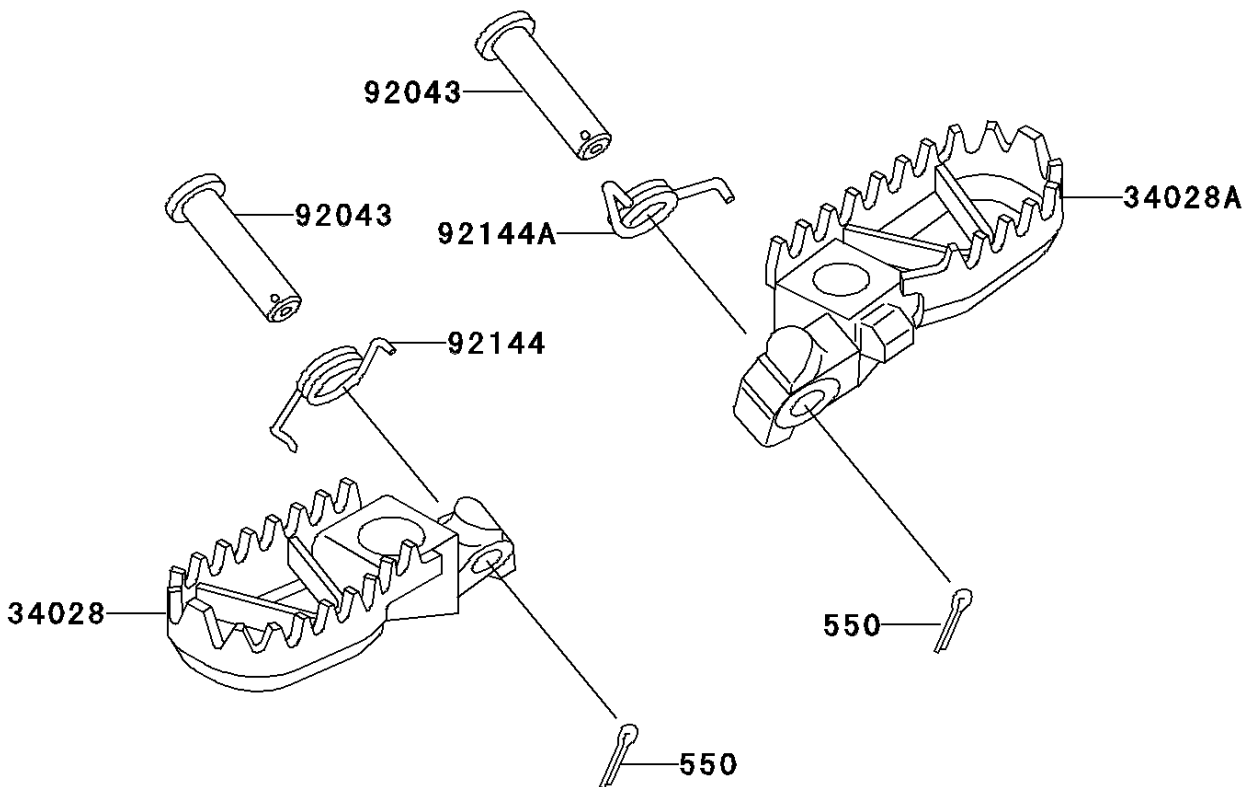

2005 KDX220R PARTS DIAGRAM

Footrests

F2160

2005 KDX220R PARTS LIST

Footrests

ITEM NAME	PART NUMBER	QUANTITY
PIN-COTTER,3.0X20 (Ref # 550)	550S3020	2
STEP,LH,SILVER NO.25 (Ref # 34028)	34028-1332-CE	1
STEP,RH,SILVER NO.25 (Ref # 34028A)	34028-1365-CE	1
PIN,10X45.5 (Ref # 92043)	92043-1372	2
SPRING,STEP,LH (Ref # 92144)	92144-1828	1
SPRING,STEP,RH (Ref # 92144A)	92144-1829	1