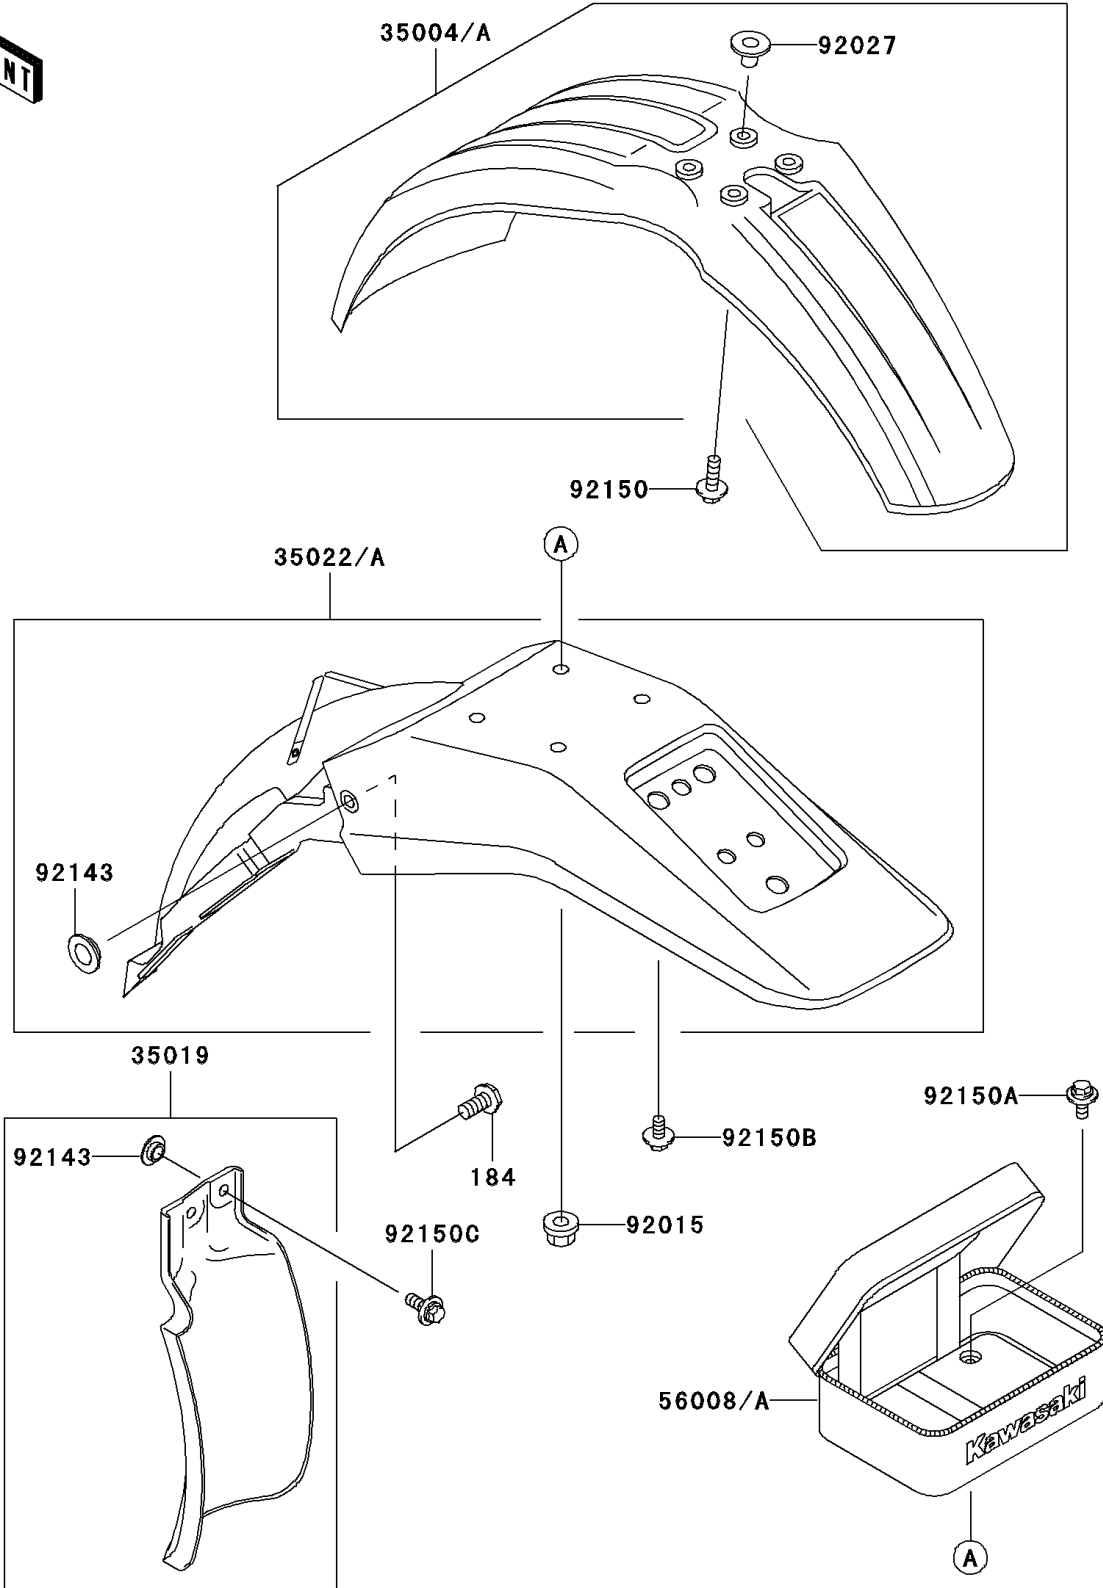

# 2005 KDX220R PARTS DIAGRAM

Fenders

F2170

## 2005 KDX220R PARTS LIST

### Fenders

ITEM NAME	PART NUMBER	QUANTITY
BOLT-UPSET-WP-SMALL (Ref # 184)	184B0816	2
FENDER-FRONT,L.GREEN (Ref # 35004)	35004-1319-290	1
FLAP,RR FENDER,FR (Ref # 35019)	35019-1323	1
FENDER-COMP-REAR,L.GREEN (Ref # 35022)	35022-1306-290	1
BAG,TOOL,BLACK (Ref # 56008)	56008-1073-MA	1
NUT,FLANGED,6MM (Ref # 92015)	92015-1078	4
COLLAR (Ref # 92027)	92027-1936	4
COLLAR (Ref # 92143)	92143-1196	4
BOLT,6X20 (Ref # 92150)	92150-1339	4
BOLT,6X14 (Ref # 92150A)	92150-1340	4
BOLT,6X12 (Ref # 92150B)	92150-1435	2
BOLT,FLANGED,6X16 (Ref # 92150C)	92150-1506	2