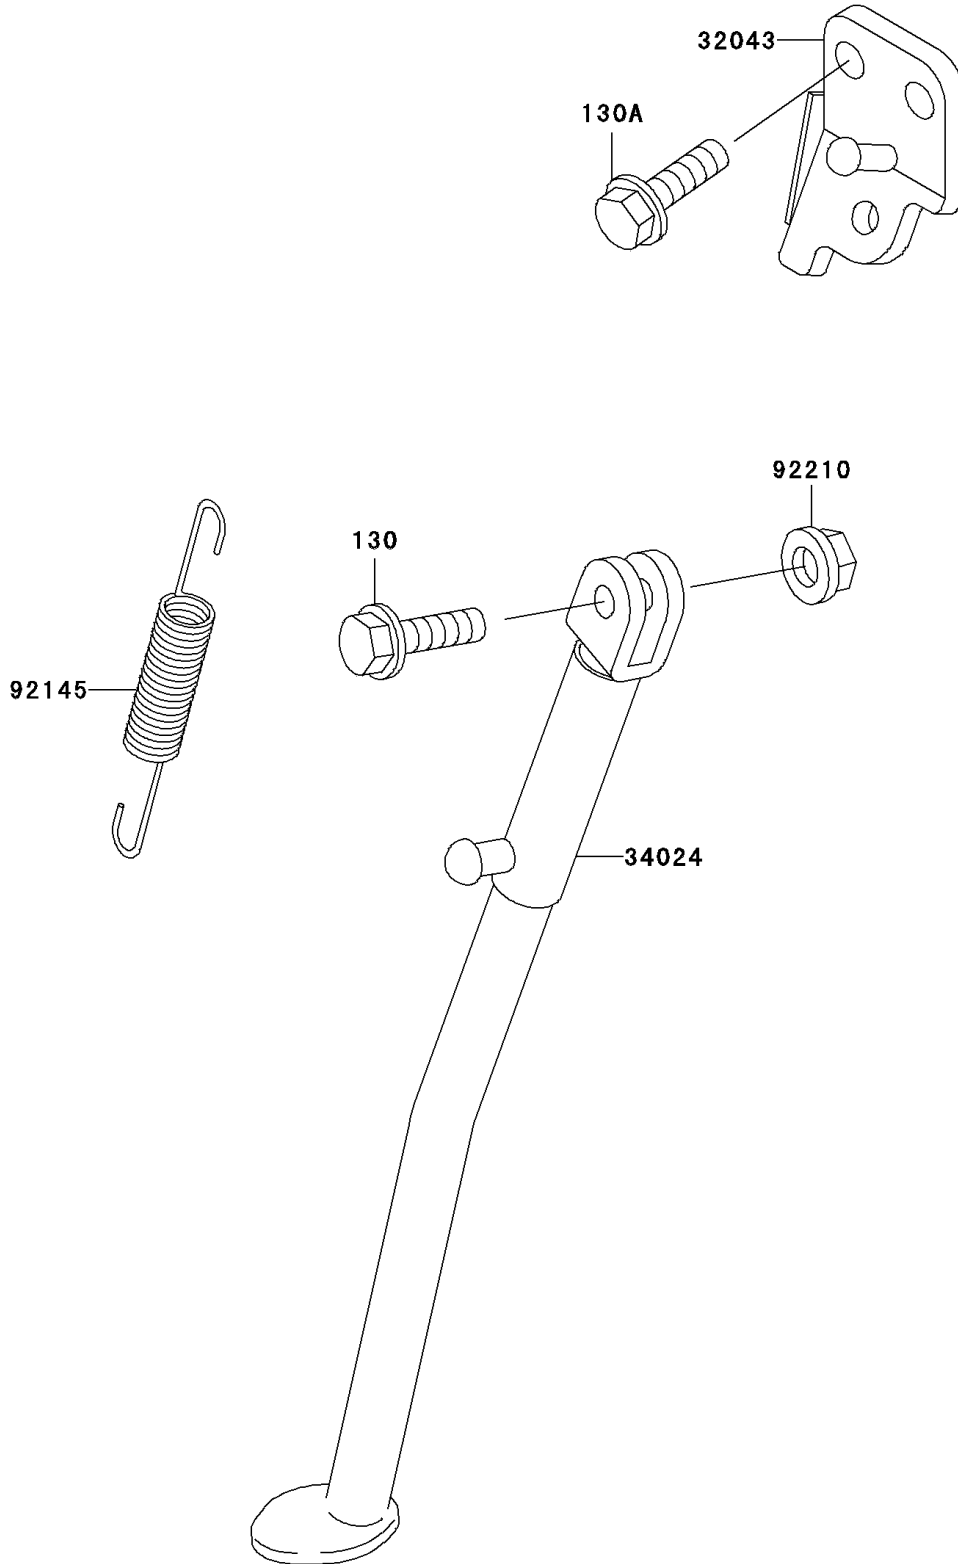

# 2004 KDX220R PARTS DIAGRAM

Stand(s)

F2190

## 2004 KDX220R PARTS LIST

Stand(s)

ITEM NAME	PART NUMBER	QUANTITY
BOLT-FLANGED,10X35 (Ref # 130)	130G1035	1
BOLT-FLANGED (Ref # 130A)	130G1240	2
BRACKET-STAND,SIDE (Ref # 32043)	32043-1363	1
STAND-SIDE (Ref # 34024)	34024-1279	1
SPRING,SIDE STAND (Ref # 92145)	92145-0116	1
NUT,LOCK,FLANGED,10MM (Ref # 92210)	92210-1080	1