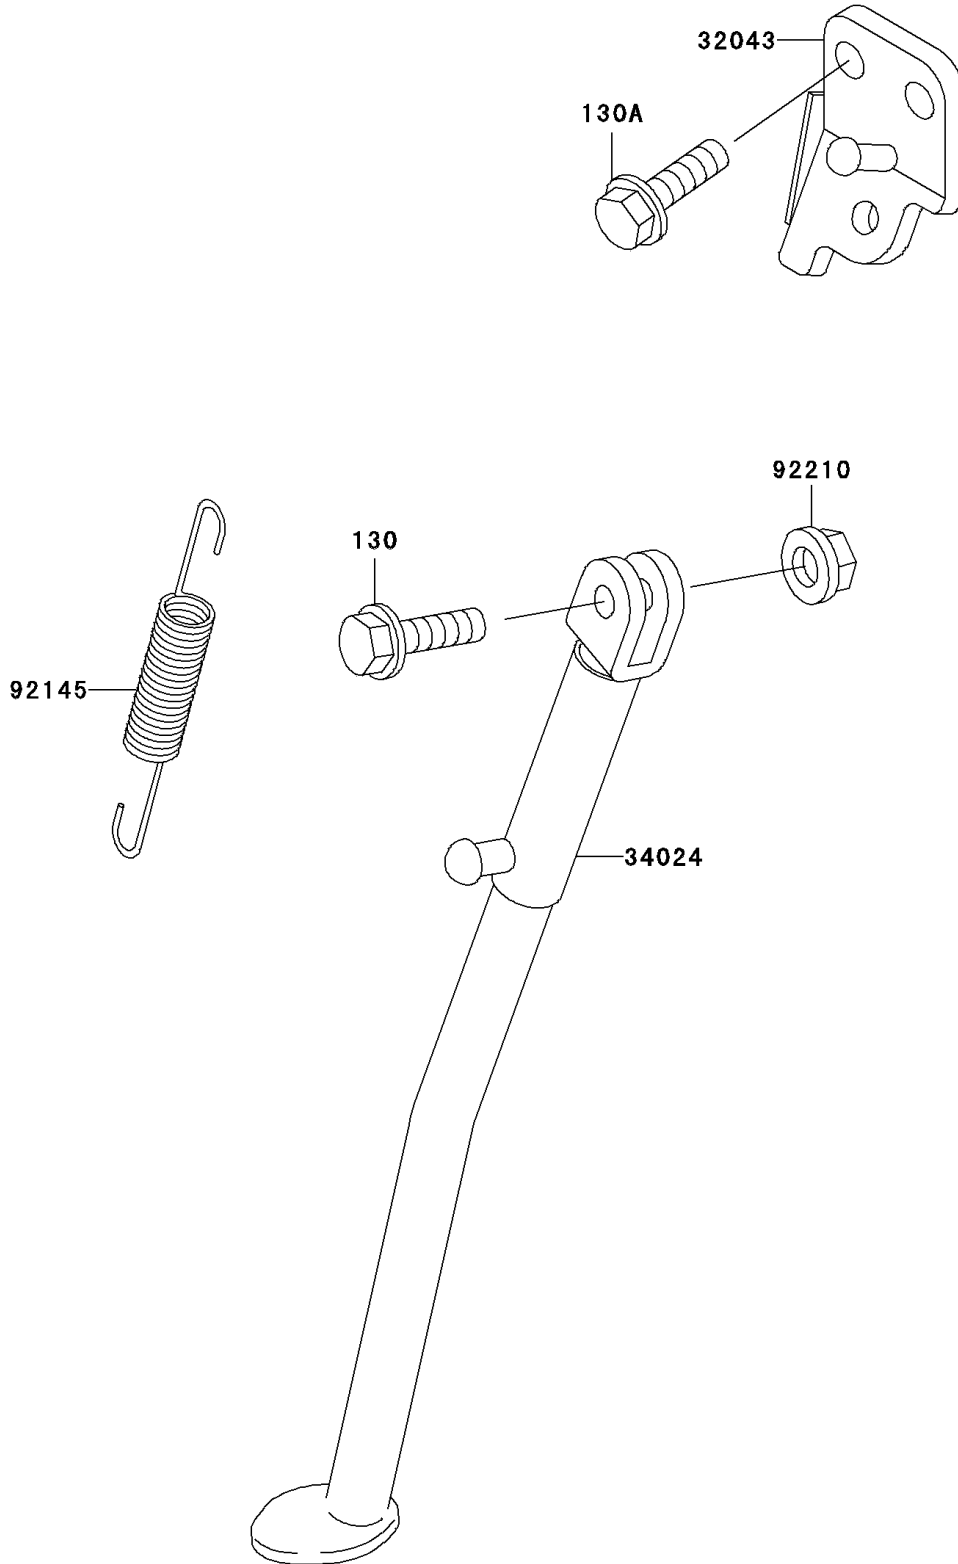

2004 KDX220R PARTS DIAGRAM

Stand(s)

F2190

2004 KDX220R PARTS LIST

Stand(s)

ITEM NAME	PART NUMBER	QUANTITY
BOLT-FLANGED,10X35 (Ref # 130)	130G1035	1
BOLT-FLANGED (Ref # 130A)	130G1240	2
BRACKET-STAND,SIDE (Ref # 32043)	32043-1363	1
STAND-SIDE (Ref # 34024)	34024-1279	1
SPRING,SIDE STAND (Ref # 92145)	92145-0116	1
NUT,LOCK,FLANGED,10MM (Ref # 92210)	92210-1080	1