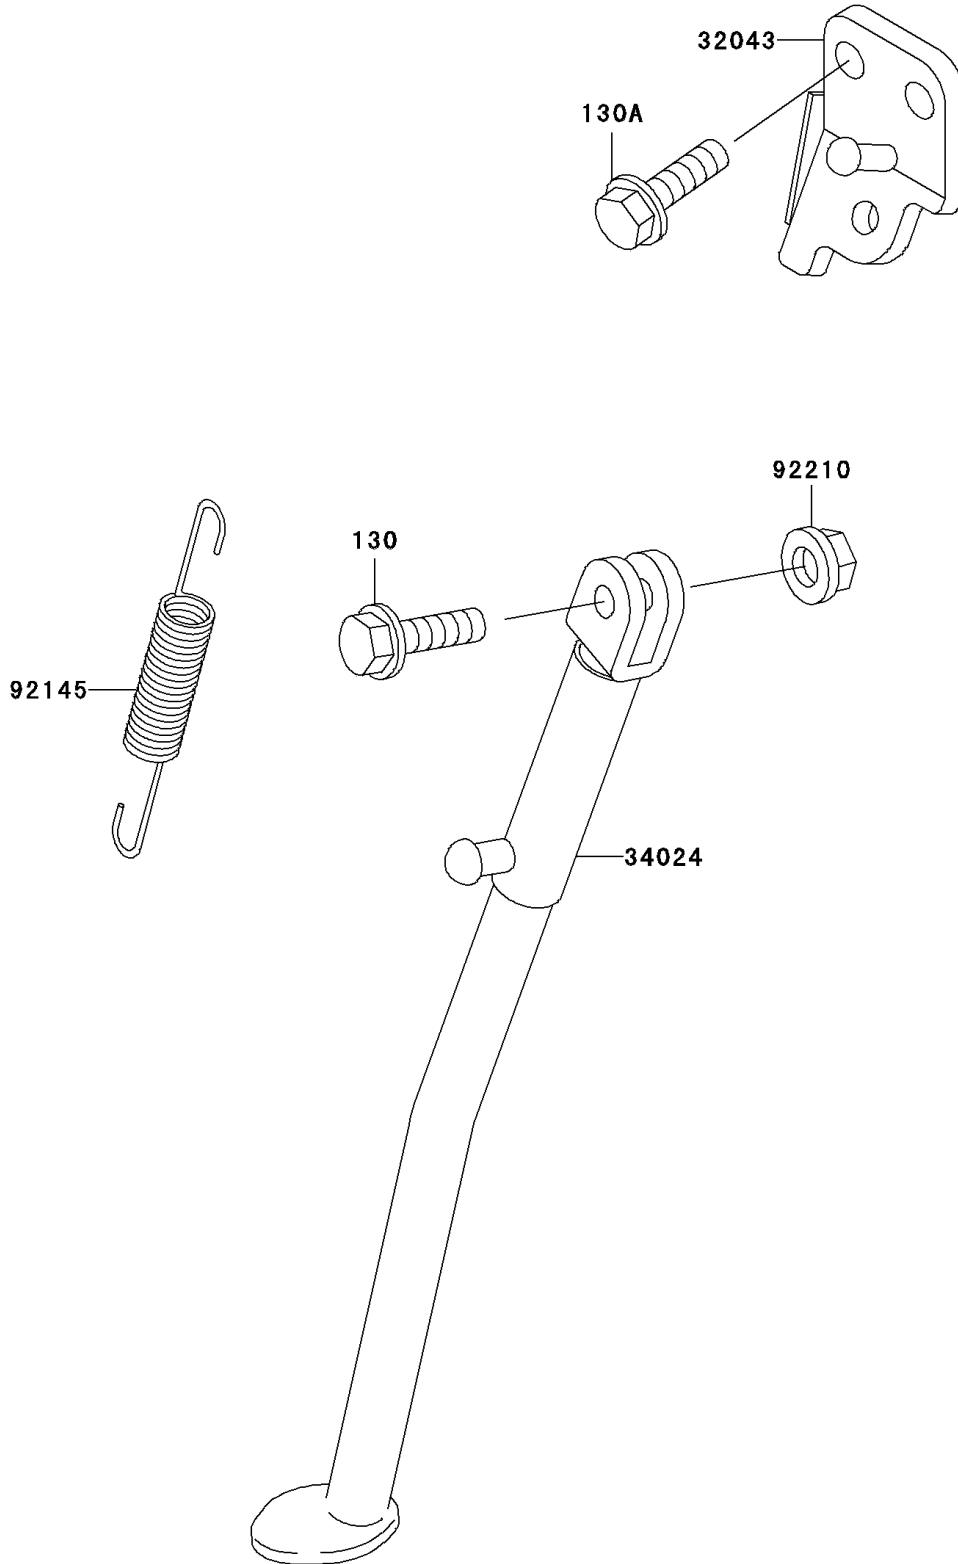

2005 KDX220R PARTS DIAGRAM

Stand(s)

F2190

2005 KDX220R PARTS LIST

Stand(s)

ITEM NAME	PART NUMBER	QUANTITY
BOLT-FLANGED,10X35 (Ref # 130)	130G1035	1
BOLT-FLANGED (Ref # 130A)	130G1240	2
BRACKET-STAND,SIDE (Ref # 32043)	32043-1363	1
STAND-SIDE (Ref # 34024)	34024-1279	1
SPRING,SIDE STAND (Ref # 92145)	92145-0116	1
NUT,LOCK,FLANGED,10MM (Ref # 92210)	92210-1080	1