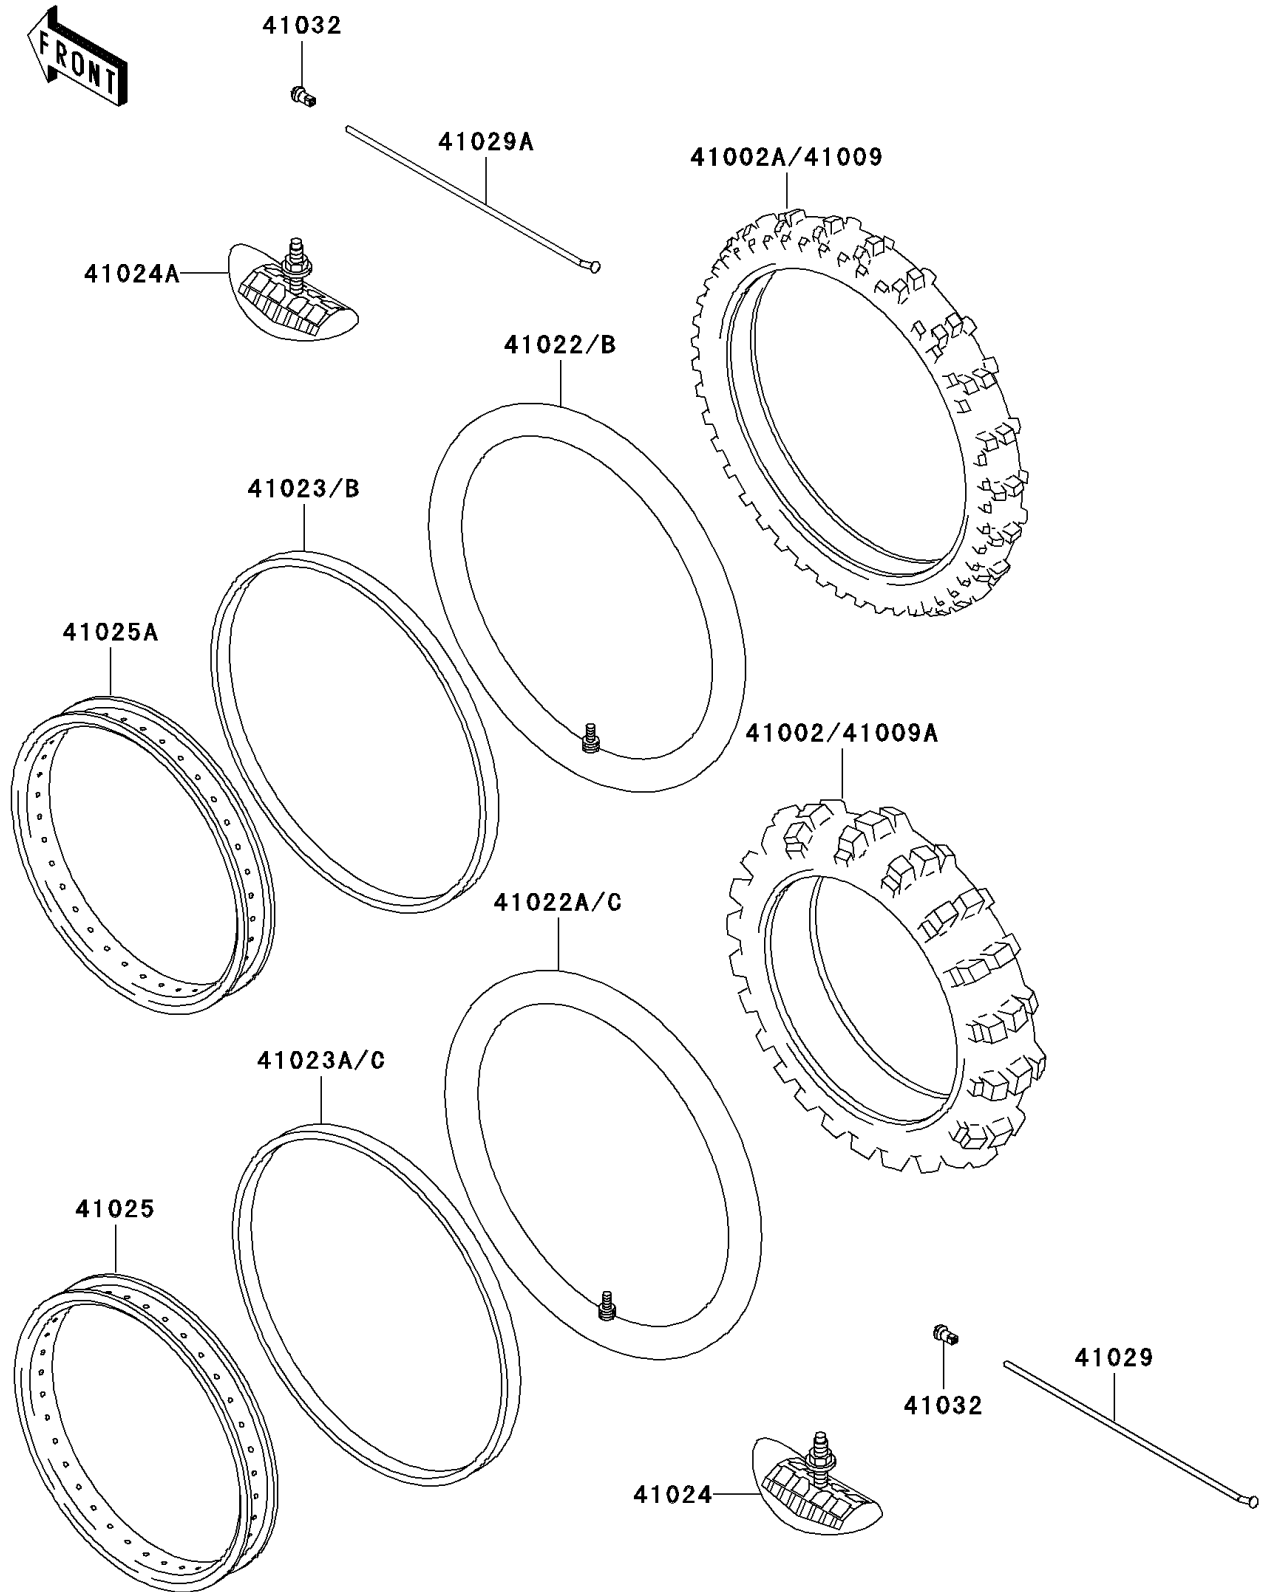

2004 KDX220R PARTS DIAGRAM

Wheels/Tires

F2210

2004 KDX220R PARTS LIST

Wheels/Tires

ITEM NAME	PART NUMBER	QUANTITY
TIRE,FR,80/100-21 51M,D739FA(D) (Ref # 41009)	41009-0008	1
TIRE,RR,100/100-18 59M,D739(D) (Ref # 41009A)	41009-0009	1
TUBE-TIRE,80/100-21(D) (Ref # 41022B)	41022-1244	1
TUBE-TIRE,100/100-18(D) (Ref # 41022C)	41022-1245	1
BAND-RIM,21XWM1.60-1.85(D) (Ref # 41023B)	41023-1144	1
BAND-RIM,18XWM/MT 1.85-2.15(D) (Ref # 41023C)	41023-1145	1
STOPPER-RIM,2.15-M(DUNLOP) (Ref # 41024)	41024-009	1
STOPPER-RIM,1.60-M(DUNLOP) (Ref # 41024A)	41024-010	1
RIM,RR,2.15X18 (Ref # 41025)	41025-1287	1
RIM,FR,1.60X21,SILVER (Ref # 41025A)	41025-1365-WA	1
SPOKE-INNER,RR,189MMX160D (Ref # 41029)	41029-1199	36
SPOKE-INNER,FR,228MMX165D (Ref # 41029A)	41029-1206	36
NIPPLE-SPOKE (Ref # 41032)	41032-1061	72