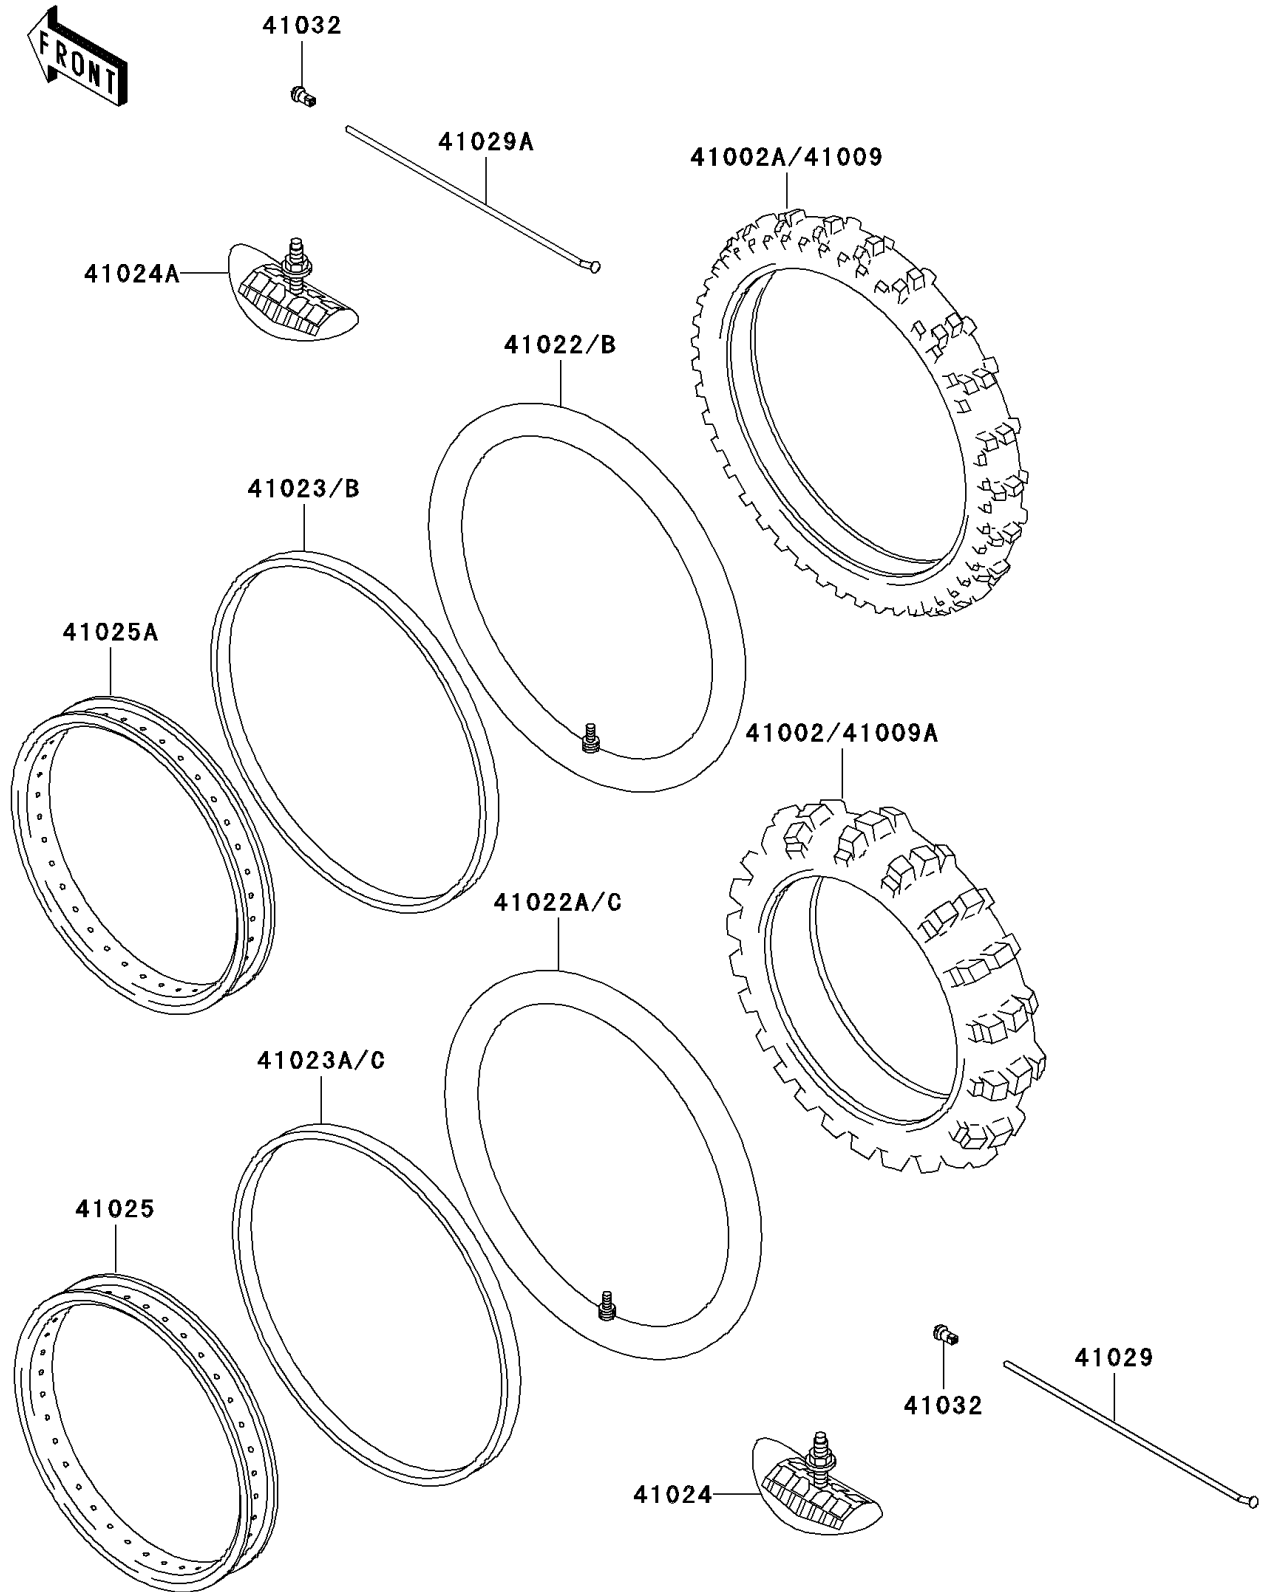

2005 KDX220R PARTS DIAGRAM

Wheels/Tires

F2210

2005 KDX220R PARTS LIST

Wheels/Tires

ITEM NAME	PART NUMBER	QUANTITY
TIRE,FR,80/100-21 51M,D739FA(D) (Ref # 41009)	41009-0008	1
TIRE,RR,100/100-18 59M,D739(D) (Ref # 41009A)	41009-0009	1
TUBE-TIRE,80/100-21(D) (Ref # 41022B)	41022-1244	1
TUBE-TIRE,100/100-18(D) (Ref # 41022C)	41022-1245	1
BAND-RIM,21XWM1.60-1.85(D) (Ref # 41023B)	41023-1144	1
BAND-RIM,18XWM/MT 1.85-2.15(D) (Ref # 41023C)	41023-1145	1
STOPPER-RIM,2.15-M(DUNLOP) (Ref # 41024)	41024-009	1
STOPPER-RIM,1.60-M(DUNLOP) (Ref # 41024A)	41024-010	1
RIM,RR,2.15X18 (Ref # 41025)	41025-1287	1
RIM,FR,1.60X21,SILVER (Ref # 41025A)	41025-1365-WA	1
SPOKE-INNER,RR,189MMX160D (Ref # 41029)	41029-1199	36
SPOKE-INNER,FR,228MMX165D (Ref # 41029A)	41029-1206	36
NIPPLE-SPOKE (Ref # 41032)	41032-1061	72