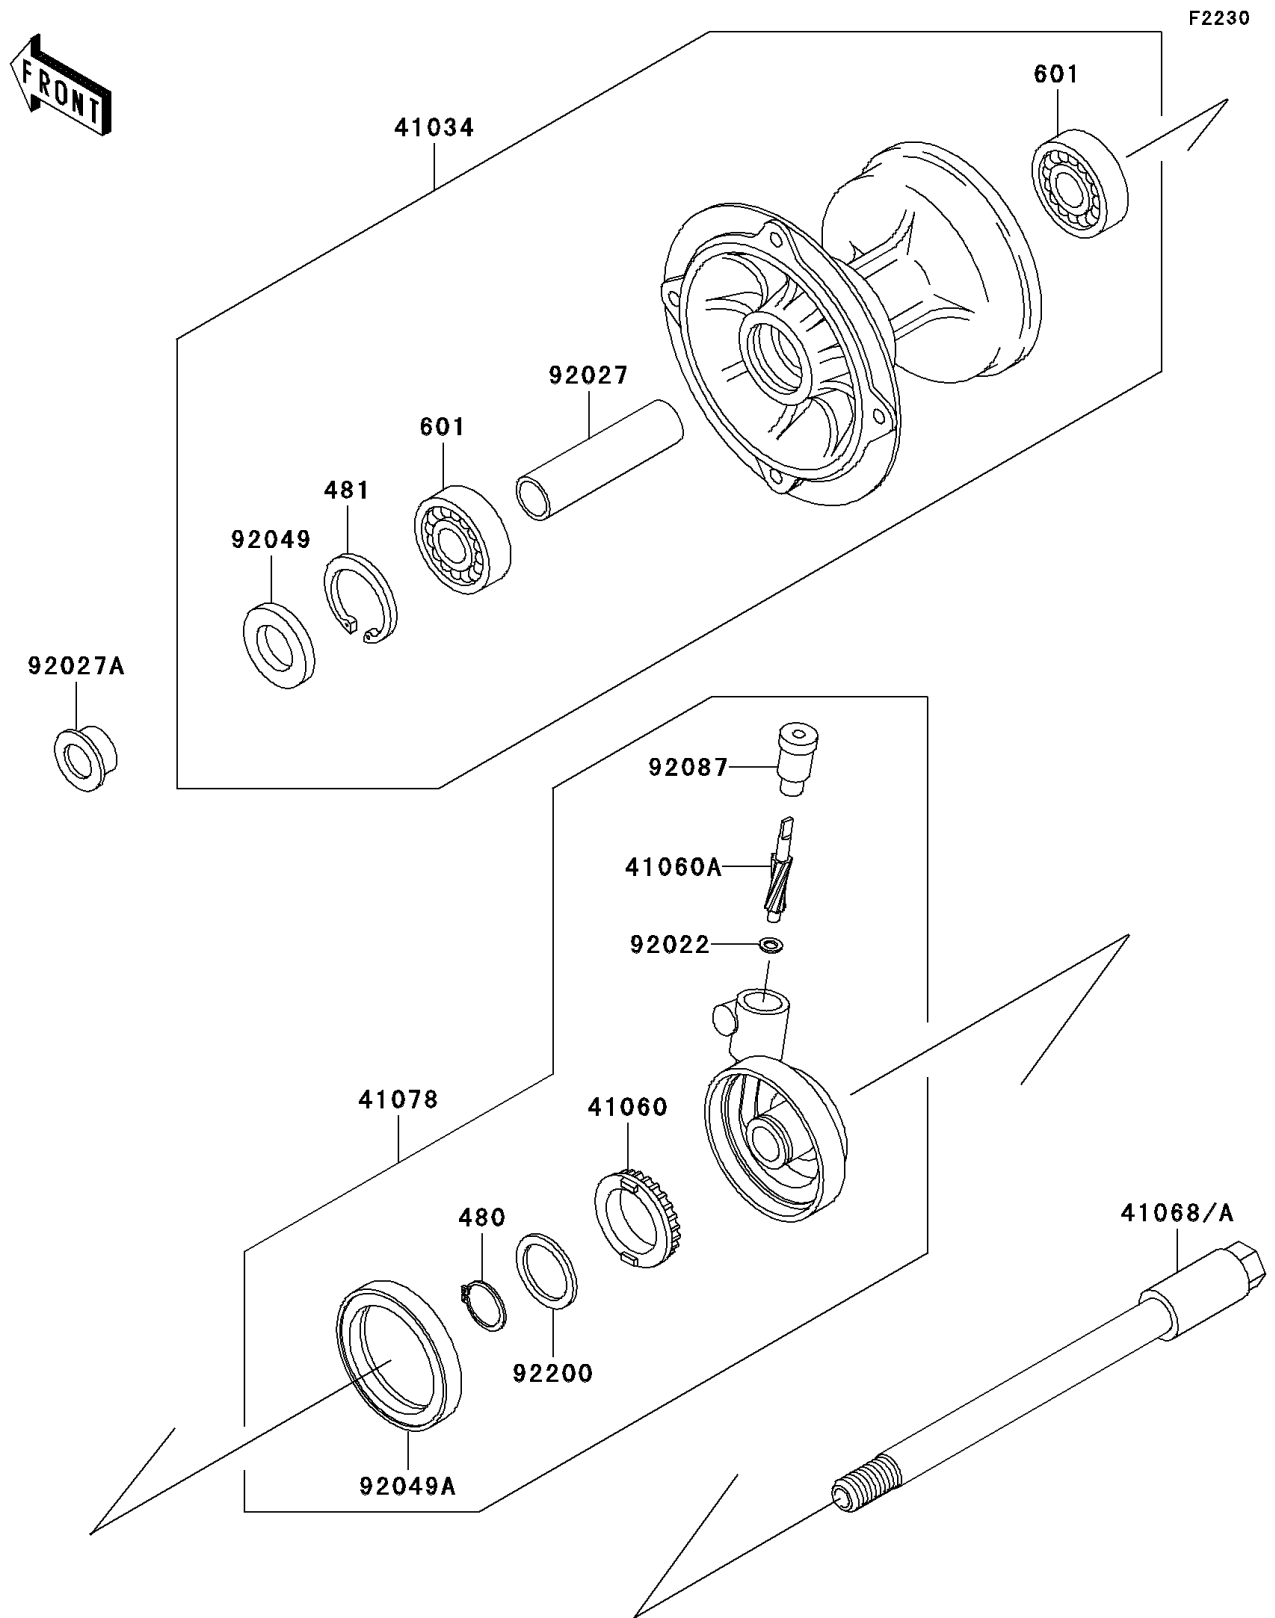

# 2004 KDX220R PARTS DIAGRAM

Front Hub

## 2004 KDX220R PARTS LIST

### Front Hub

| ITEM NAME                           | PART NUMBER | QUANTITY |
|-------------------------------------|-------------|----------|
| CIRCLIP-TYPE-C,24MM (Ref # 480)     | 480J2400    | 1        |
| CIRCLIP-TYPE-C,35MM (Ref # 481)     | 481J3500    | 1        |
| BEARING-BALL,#6202UG (Ref # 601)    | 601B6202UG  | 2        |
| DRUM-ASSY,FRONT BRAKE (Ref # 41034) | 41034-1217  | 1        |
| GEAR-METER SCREW,25T (Ref # 41060)  | 41060-1143  | 1        |
| GEAR-METER SCREW,8T (Ref # 41060A)  | 41060-1144  | 1        |
| AXLE,FR (Ref # 41068A)              | 41068-1352  | 1        |
| CASE-ASSY-METER GEAR (Ref # 41078)  | 41078-1095  | 1        |
| WASHER,5X9.5X0.8 (Ref # 92022)      | 92022-1511  | 1        |
| COLLAR,15.2X22.2X75 (Ref # 92027)   | 92027-1958  | 1        |
| COLLAR,L=12 (Ref # 92027A)          | 92027-1959  | 1        |
| SEAL-OIL,MH20354.5 (Ref # 92049)    | 92049-1176  | 1        |
| SEAL-OIL,SDD 50 62 7 (Ref # 92049A) | 92049-1399  | 1        |
| BUSHING-METER GEAR (Ref # 92087)    | 92087-1060  | 1        |
| WASHER,24X31X0.8 (Ref # 92200)      | 92200-1137  | 1        |