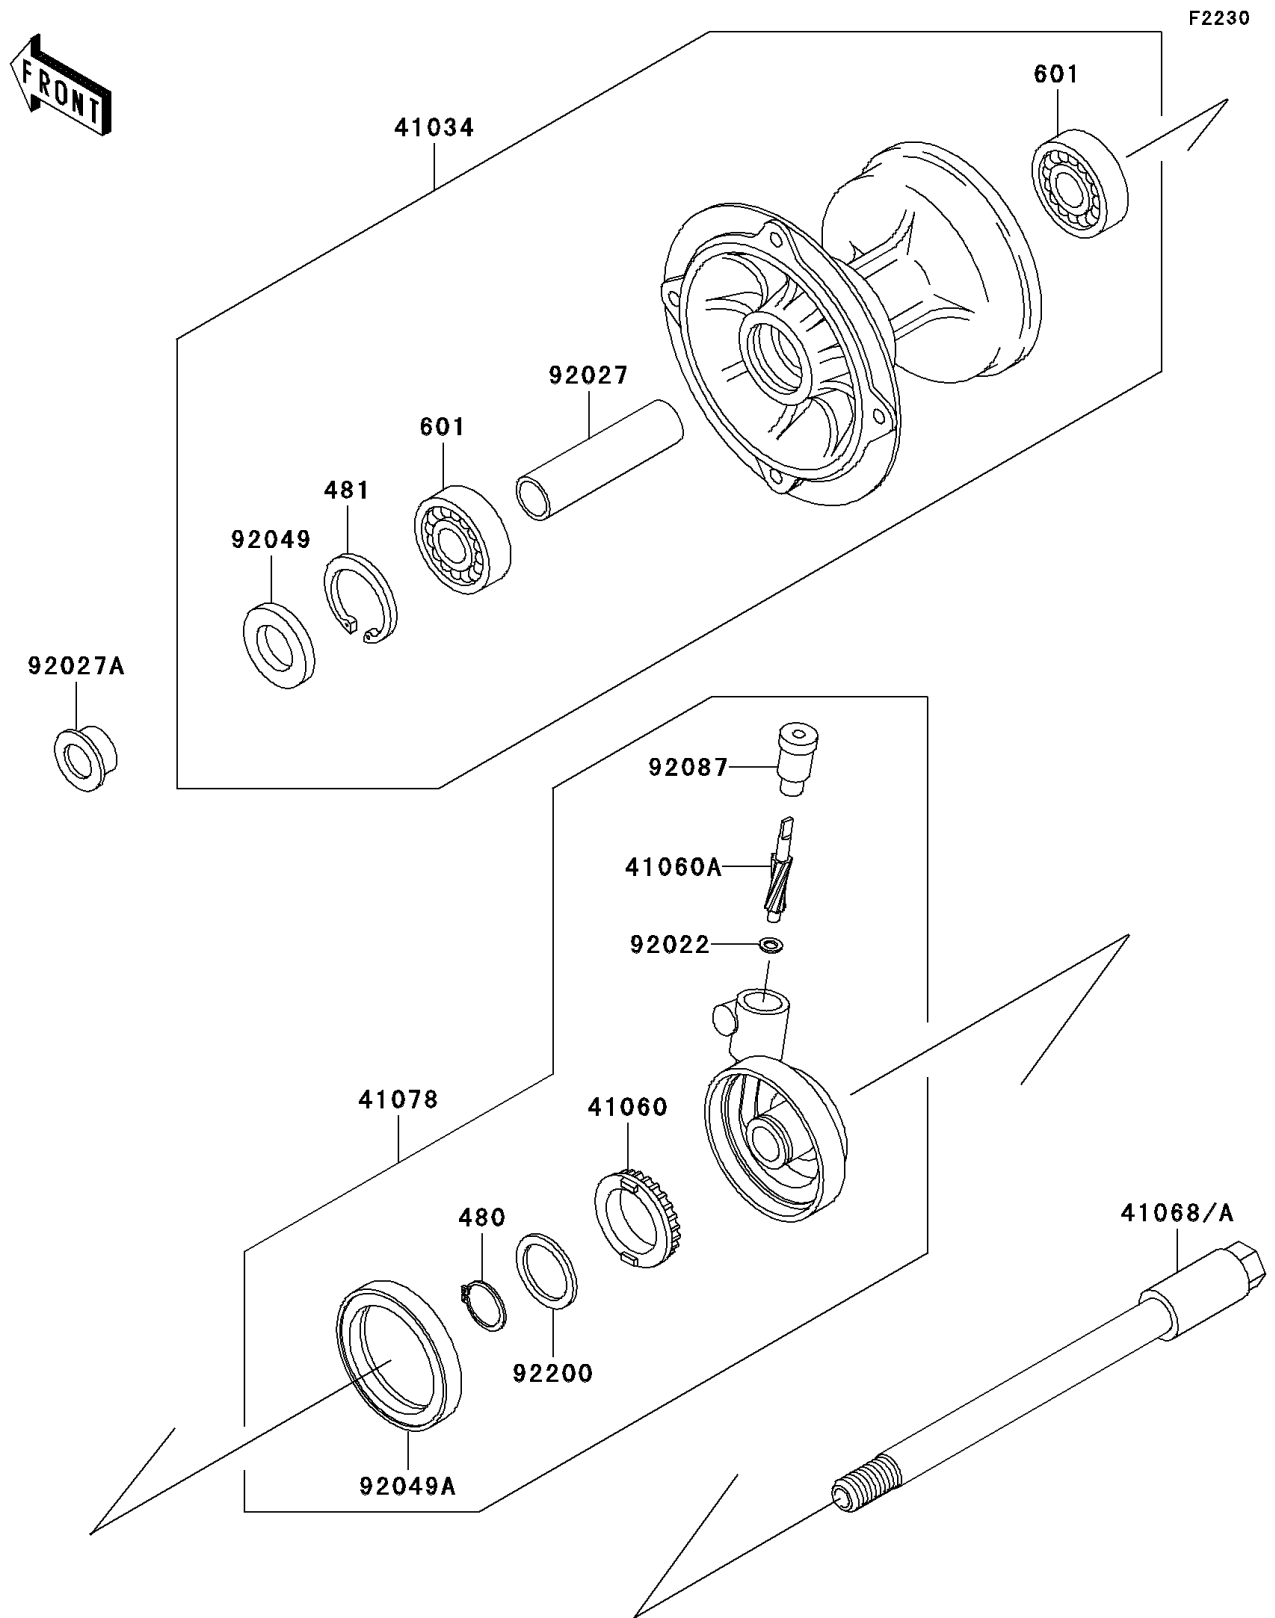

2005 KDX220R PARTS DIAGRAM

Front Hub

2005 KDX220R PARTS LIST

Front Hub

ITEM NAME	PART NUMBER	QUANTITY
CIRCLIP-TYPE-C,24MM (Ref # 480)	480J2400	1
CIRCLIP-TYPE-C,35MM (Ref # 481)	481J3500	1
BEARING-BALL,#6202UG (Ref # 601)	601B6202UG	2
DRUM-ASSY,FRONT BRAKE (Ref # 41034)	41034-1217	1
GEAR-METER SCREW,25T (Ref # 41060)	41060-1143	1
GEAR-METER SCREW,8T (Ref # 41060A)	41060-1144	1
AXLE,FR (Ref # 41068)	41068-0013	1
CASE-ASSY-METER GEAR (Ref # 41078)	41078-1095	1
WASHER,5X9.5X0.8 (Ref # 92022)	92022-1511	1
COLLAR,15.2X22.2X75 (Ref # 92027)	92027-1958	1
COLLAR,L=12 (Ref # 92027A)	92027-1959	1
SEAL-OIL,MH20354.5 (Ref # 92049)	92049-1176	1
SEAL-OIL,SDD 50 62 7 (Ref # 92049A)	92049-1399	1
BUSHING-METER GEAR (Ref # 92087)	92087-1060	1
WASHER,24X31X0.8 (Ref # 92200)	92200-1137	1