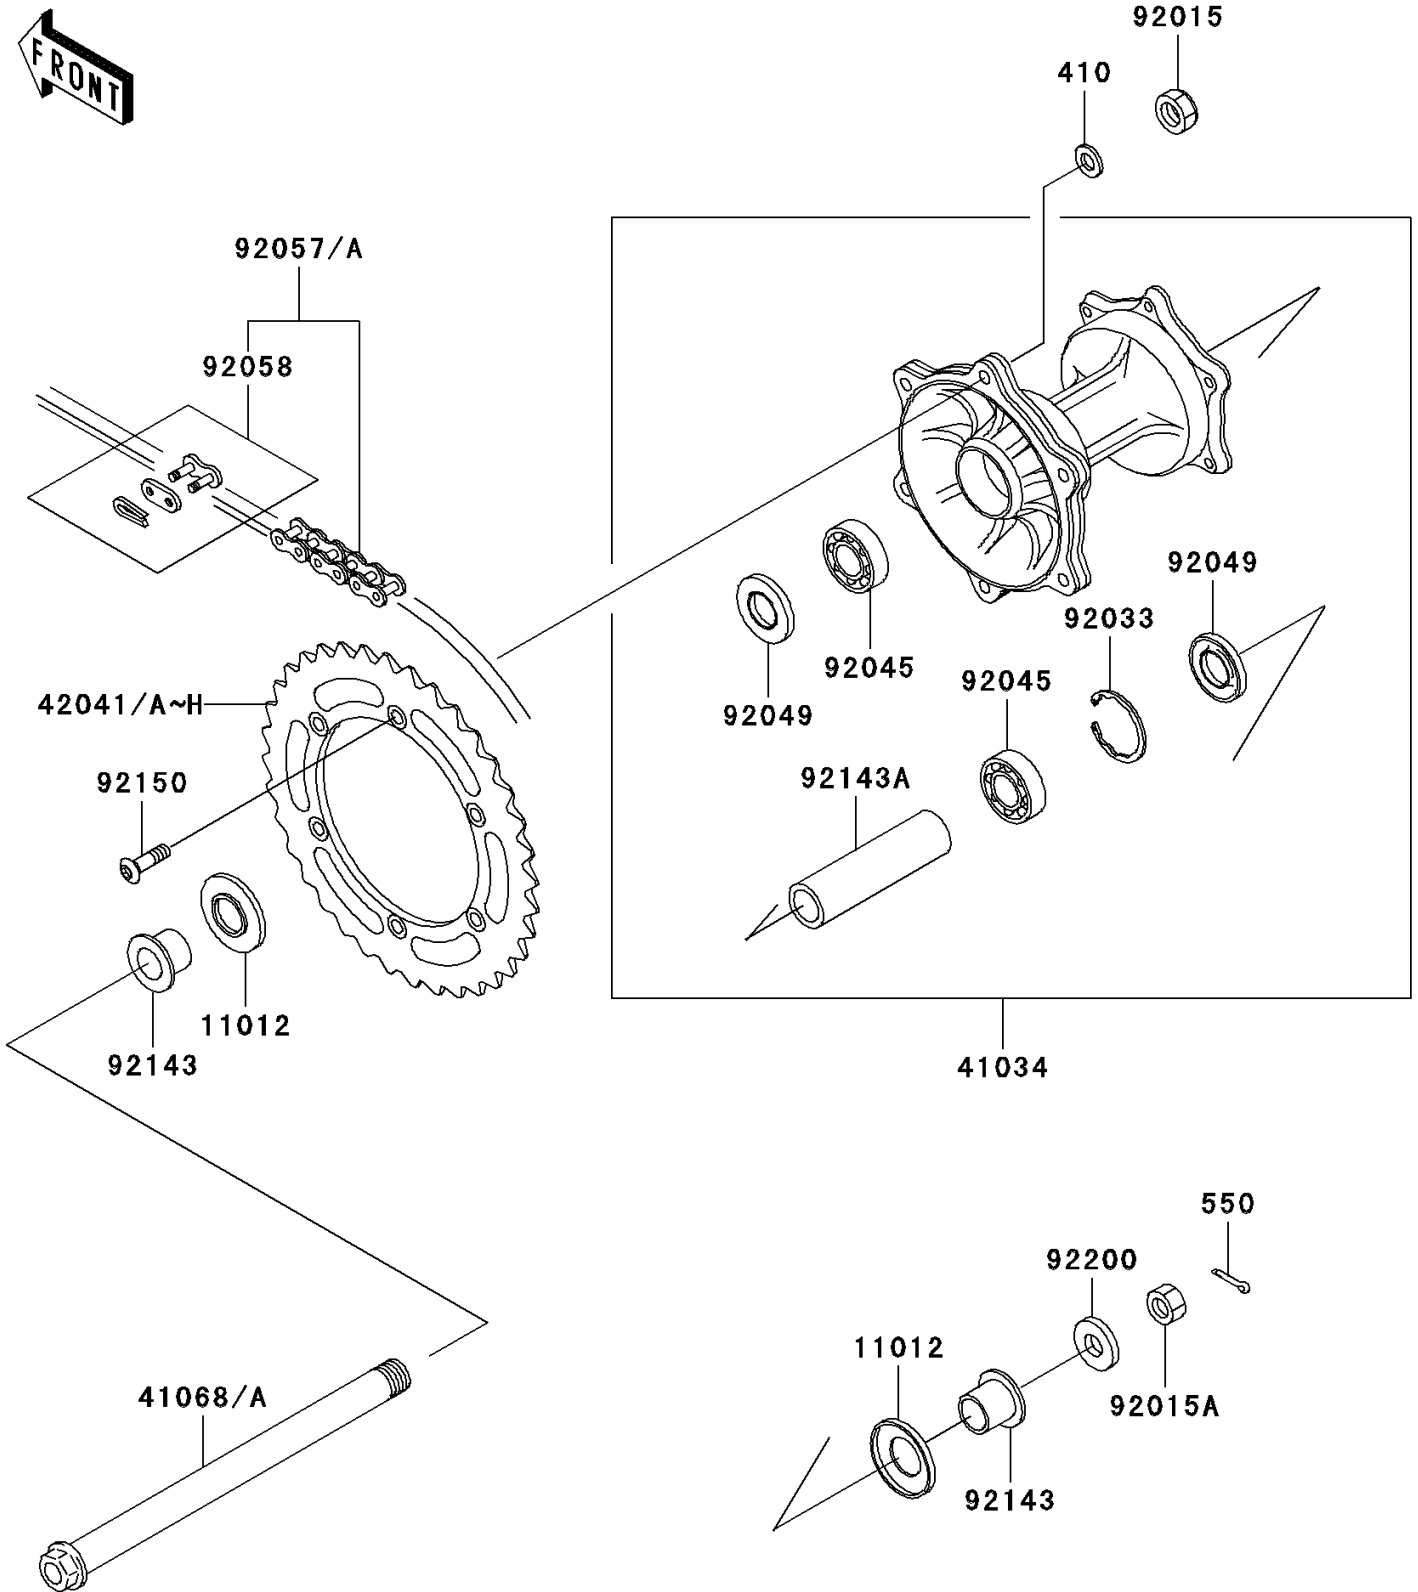

2005 KDX220R PARTS DIAGRAM

Rear Hub

F2240

2005 KDX220R PARTS LIST

Rear Hub

ITEM NAME	PART NUMBER	QUANTITY
WASHER-PLAIN-SMALL,8MM (Ref # 410)	410B0800	6
PIN-COTTER,3X25 (Ref # 550)	550S3025	1
CAP,AXLE (Ref # 11012)	11012-1581	2
DRUM-ASSY,REAR BRAKE (Ref # 41034)	41034-1216	1
AXLE,RR (Ref # 41068)	41068-0014	1
SPROCKET-HUB,44T (Ref # 42041)	42041-1323	1
SPROCKET-HUB,46T (Ref # 42041A)	42041-1381	1
SPROCKET-HUB,47T (Ref # 42041B)	42041-1382	1
SPROCKET-HUB,48T (Ref # 42041C)	42041-1383	1
SPROCKET-HUB,49T (Ref # 42041D)	42041-1384	1
SPROCKET-HUB,50T (Ref # 42041E)	42041-1408	1
SPROCKET-HUB,45T (Ref # 42041F)	42041-1413	1
SPROCKET-HUB,51T (Ref # 42041G)	42041-1428	1
SPROCKET-HUB,43T (Ref # 42041H)	42041-1436	1
NUT,8MM (Ref # 92015)	92015-1432	6
NUT,LOCK,20MM (Ref # 92015A)	92015-1770	1
RING-SNAP,42MM (Ref # 92033)	92033-1041	1
BEARING-BALL,6004X8JRLX2/3A (Ref # 92045)	92045-1239	2
SEAL-OIL,BJNC2 25425 (Ref # 92049)	92049-1203	2
CHAIN,DRIVE,EK520SR-O2X108L (Ref # 92057)	92057-1400	1
CHAIN,DRIVE,EK520SR-O2X110L (Ref # 92057A)	92057-1401	1
JOINT-CHAIN,DRIVE,EK520SR-O2 (Ref # 92058)	92058-1060	1
COLLAR,RR AXLE,L=22 (Ref # 92143)	92143-1259	2
COLLAR,RR BRAKE DRUM,L=105 (Ref # 92143A)	92143-1402	1
BOLT,SOCKET,8X28 (Ref # 92150)	92150-1978	6
WASHER,20.2X36X2 (Ref # 92200)	92200-1146	1