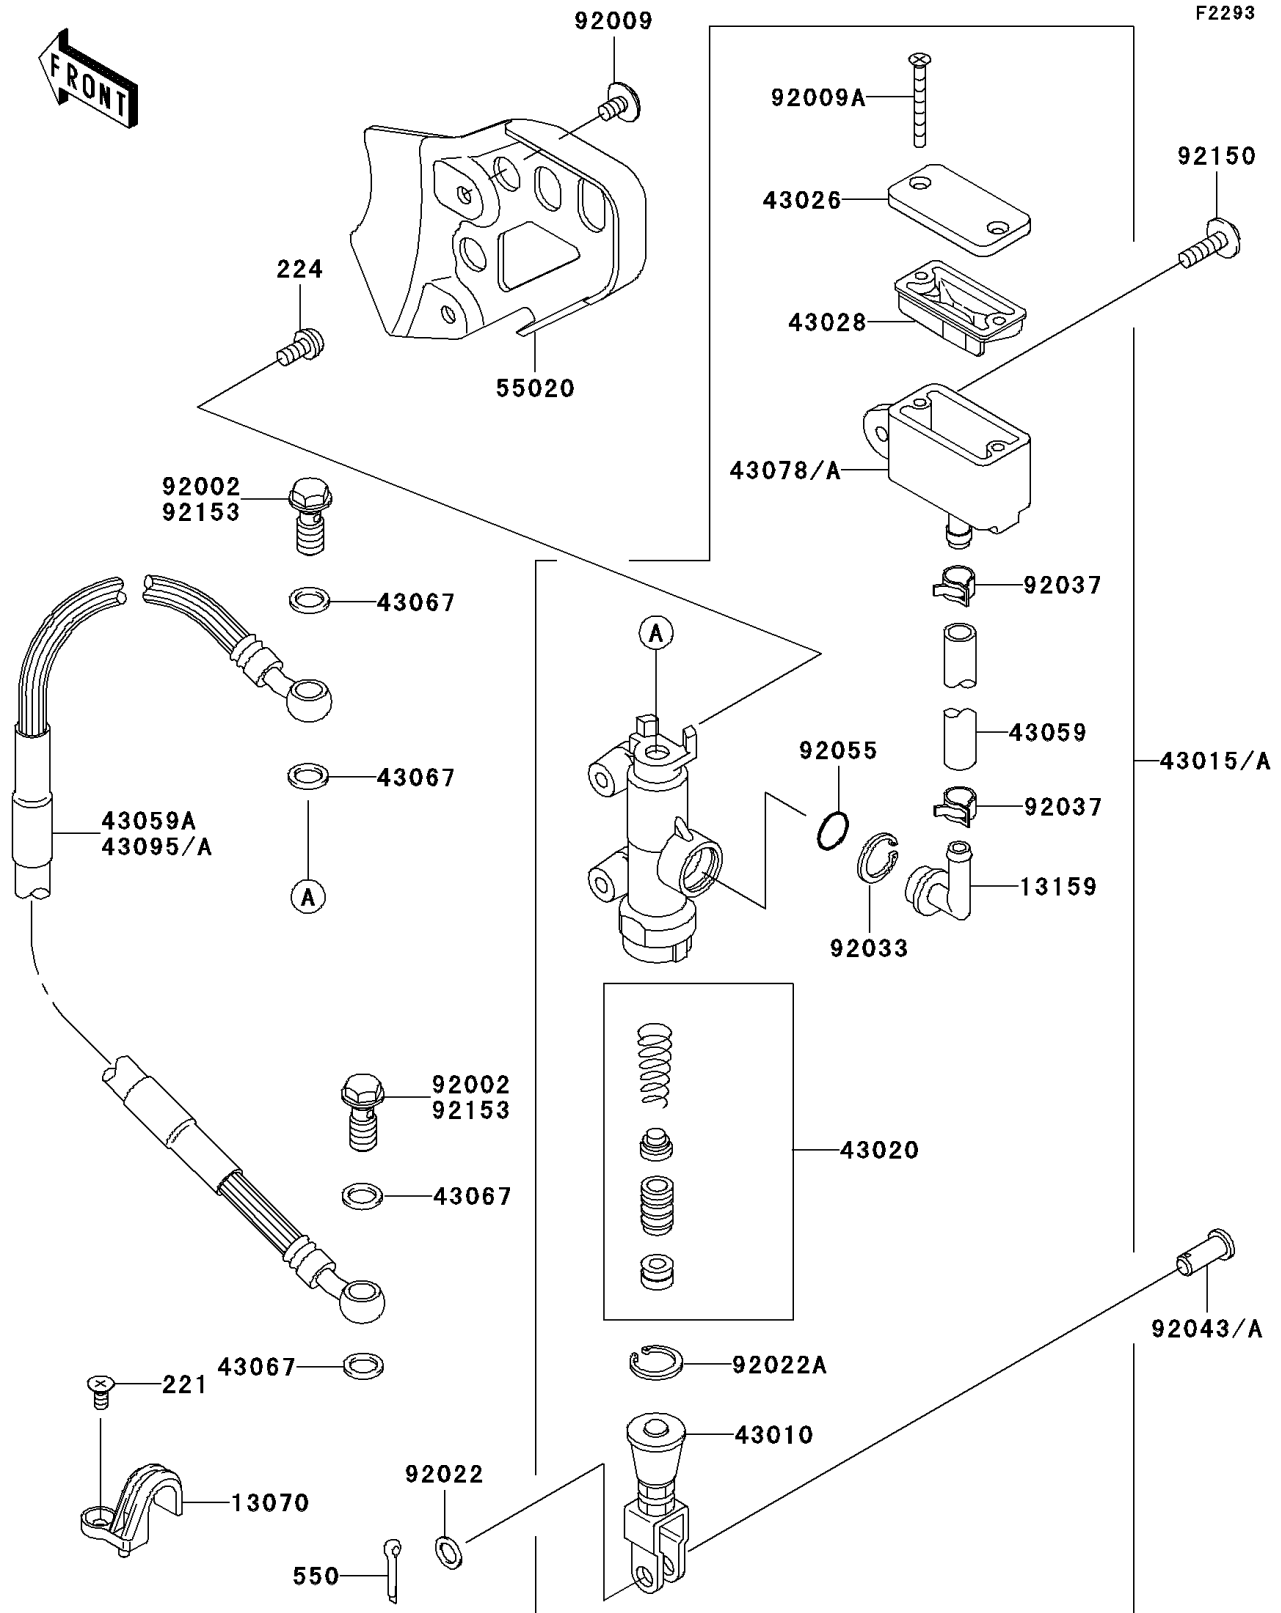

2004 KDX220R PARTS DIAGRAM

Rear Master Cylinder

2004 KDX220R PARTS LIST

Rear Master Cylinder

ITEM NAME	PART NUMBER	QUANTITY
SCREW-CSK-CROS (Ref # 221)	221B0510	2
SCREW-PAN-WP-CROS (Ref # 224)	224B0614	2
PIN-COTTER,2.0X15 (Ref # 550)	550D2015	1
GUIDE,HOSE (Ref # 13070)	13070-1275	2
CONNECTOR (Ref # 13159)	13159-1056	1
ROD-ASSY-BRAKE (Ref # 43010)	43010-1068	1
CYLINDER-ASSY-MASTER,RR (Ref # 43015A)	43015-1711	1
PISTON-COMP-BRAKE (Ref # 43020)	43020-1094	1
CAP-BRAKE (Ref # 43026)	43026-1075	1
DIAPHRAGM (Ref # 43028)	43028-1067	1
HOSE-BRAKE (Ref # 43059)	43059-1561	1
WASHER,10.5X15X1.5 (Ref # 43067)	43067-001	4
RESERVOIR (Ref # 43078A)	43078-1189	1
HOSE-BRAKE,RR (Ref # 43095)	43095-0013	1
GUARD,RR M/CYLINDER&OIL TANK (Ref # 55020)	55020-1487	1
BOLT,OIL,L=23 (Ref # 92002)	92002-1888	2
SCREW,6X10,WHITE (Ref # 92009)	92009-1286	2
SCREW,4X40 (Ref # 92009A)	92009-1596	2
WASHER,8.5X13X1 (Ref # 92022)	92022-1028	1
WASHER,CIRCRIP (Ref # 92022A)	92022-1601	1
RING-SNAP,20.5MM (Ref # 92033)	92033-1186	1
CLAMP (Ref # 92037)	92037-1710	2
PIN (Ref # 92043A)	92043-1039	1
RING-O,MASTER CYLINDER (Ref # 92055)	92055-1251	1
BOLT,6X20 (Ref # 92150)	92150-1339	1