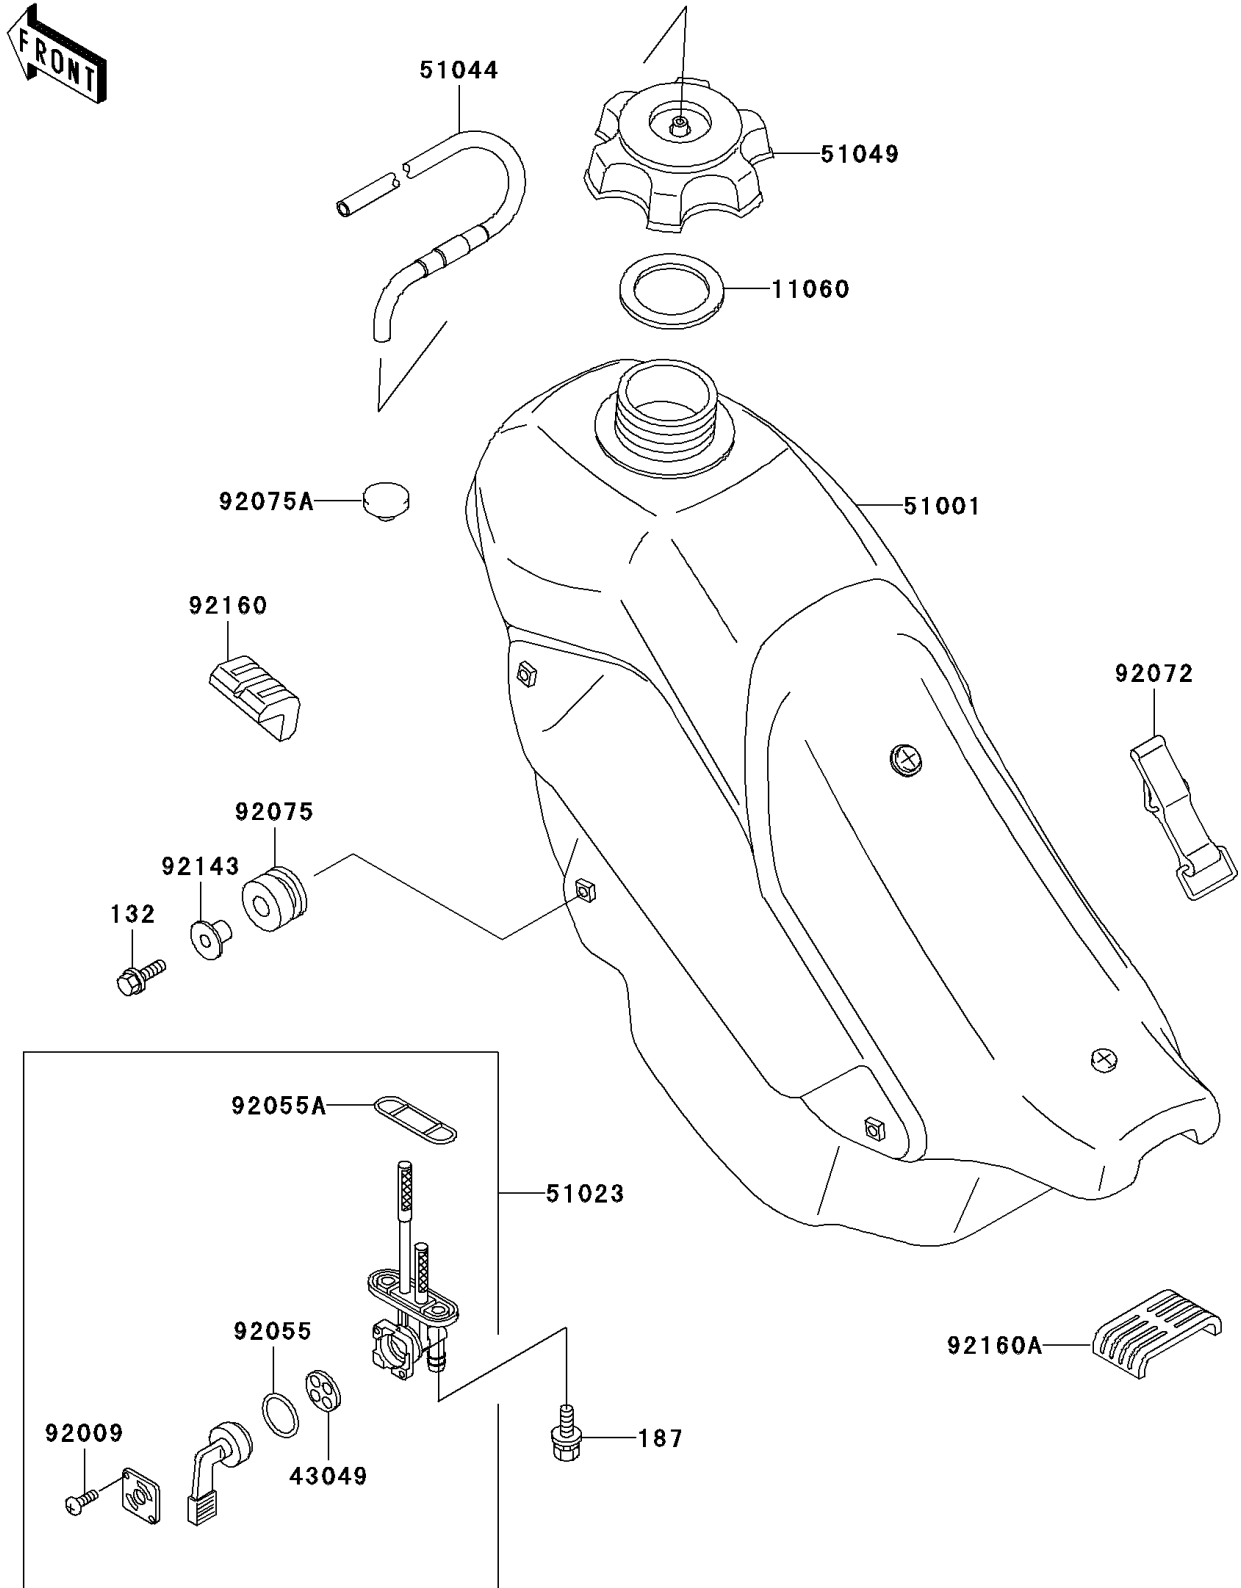

2005 KDX220R PARTS DIAGRAM

Fuel Tank

F2410

2005 KDX220R PARTS LIST

Fuel Tank

ITEM NAME	PART NUMBER	QUANTITY
BOLT-FLANGED-SMALL (Ref # 132)	132G0620	2
BOLT-UPSET-WSP (Ref # 187)	187B0616	2
GASKET,FUEL TANK CAP (Ref # 11060)	11060-1340	1
PACKING,VALVE (Ref # 43049)	43049-1102	1
TANK-COMP-FUEL,F.BLACK (Ref # 51001)	51001-1668-6Z	1
TAP-ASSY,FUEL (Ref # 51023)	51023-1359	1
TUBE-ASSY (Ref # 51044)	51044-1185	1
CAP-TANK,FUEL (Ref # 51049)	51049-1108	1
SCREW,3X5 (Ref # 92009)	92009-1123	2
RING-O,FUEL TAP LEVER (Ref # 92055)	92055-1111	1
RING-O,FUEL TAP PACKING (Ref # 92055A)	92055-1348	1
BAND,FUEL TANK (Ref # 92072)	92072-1229	1
DAMPER,RUBBER (Ref # 92075)	92075-1123	2
DAMPER (Ref # 92075A)	92075-281	1
COLLAR (Ref # 92143)	92143-1353	2
DAMPER,FUEL TANK (Ref # 92160)	92160-1328	4
DAMPER,FUEL TANK,RR (Ref # 92160A)	92160-1397	1