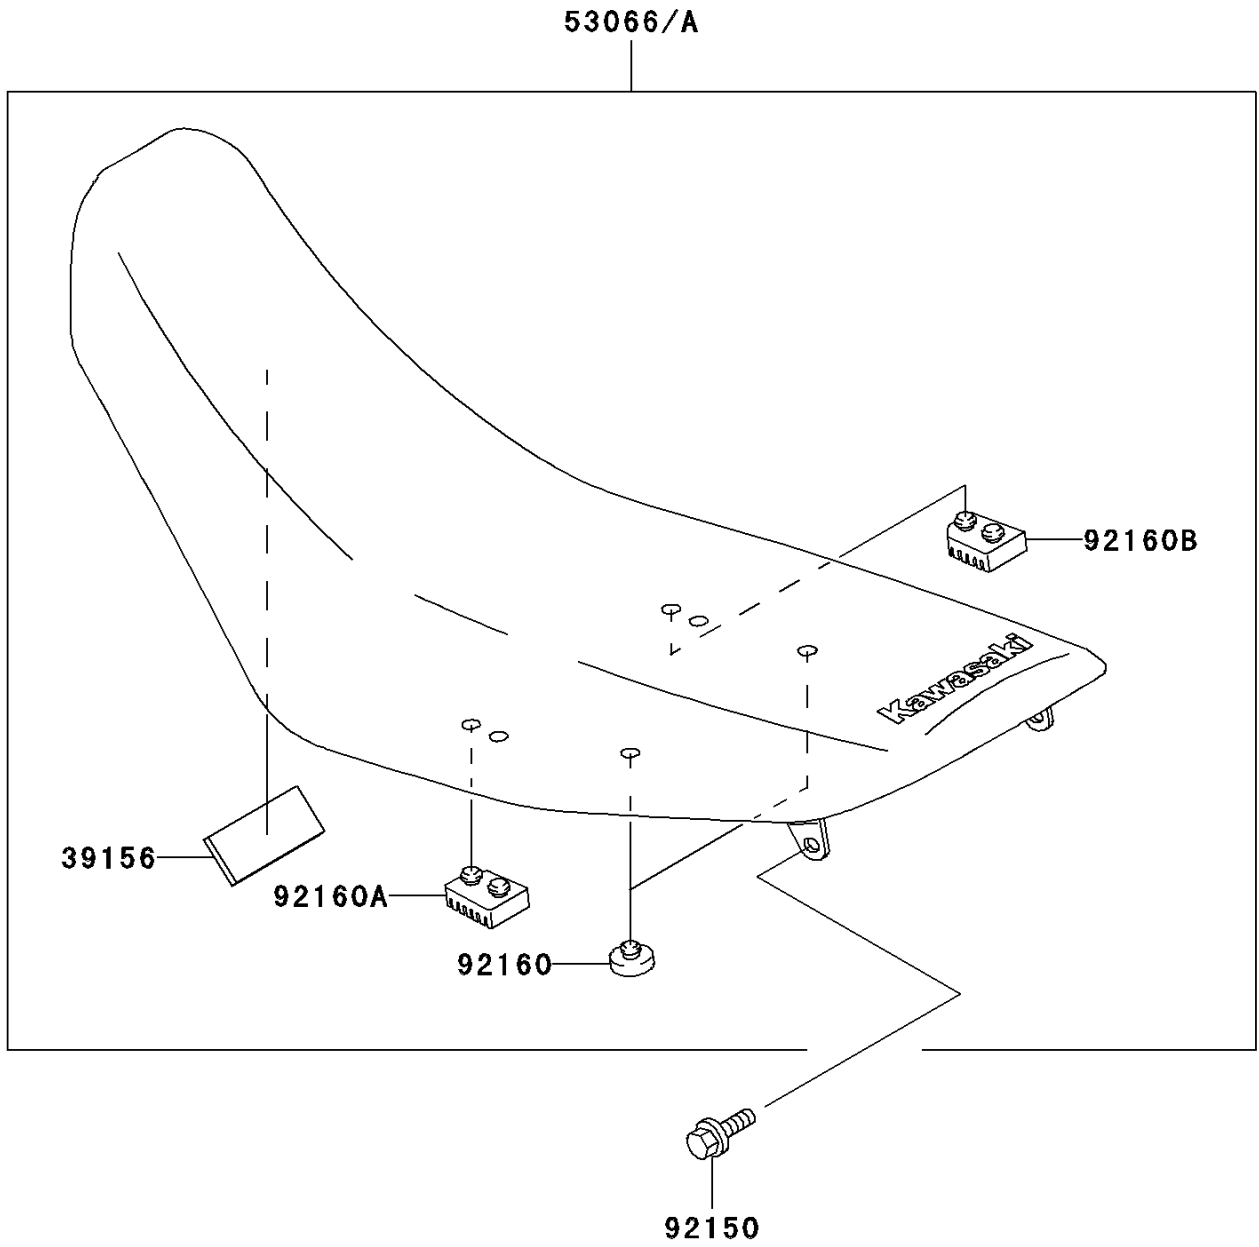

2005 KDX220R PARTS DIAGRAM

Seat

F2510

2005 KDX220R PARTS LIST

Seat

ITEM NAME	PART NUMBER	QUANTITY
PAD (Ref # 39156)	39156-1419	1
SEAT-ASSY,DUAL,BLACK (Ref # 53066)	53066-0051-MA	1
BOLT,6X14 (Ref # 92150)	92150-1340	1
DAMPER (Ref # 92160)	92160-1396	2
DAMPER,SEAT,LH (Ref # 92160A)	92160-1575	1
DAMPER,SEAT,RH (Ref # 92160B)	92160-1576	1