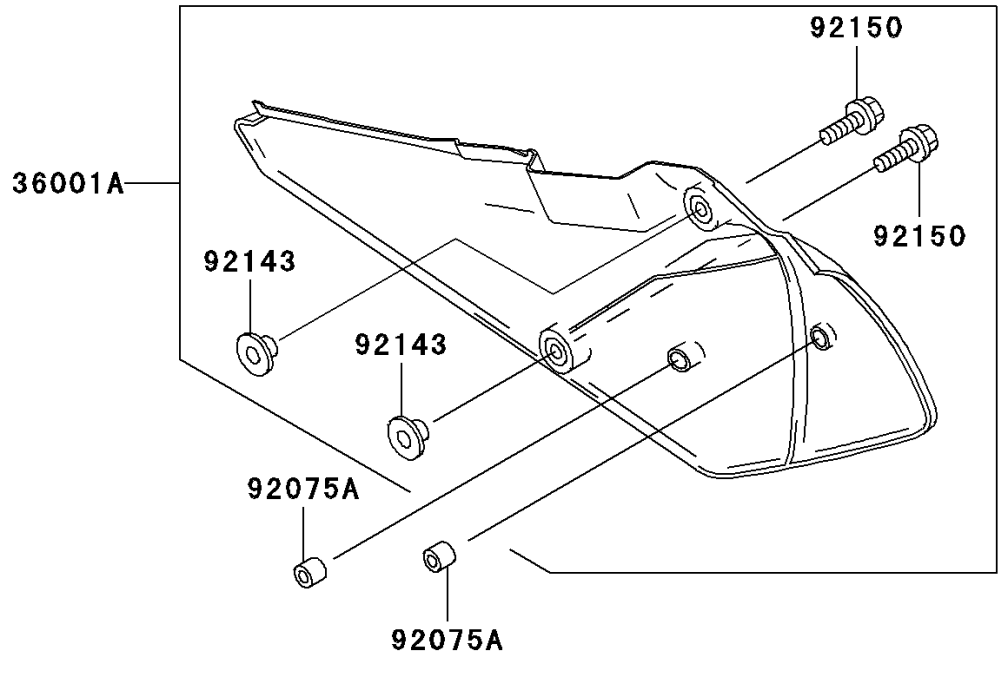

2005 KDX220R PARTS DIAGRAM

Side Covers/Chain Cover

F2610

2005 KDX220R PARTS LIST

Side Covers/Chain Cover

ITEM NAME	PART NUMBER	QUANTITY
SCREW-ASSY (Ref # 23013)	23013-1051	1
COVER-SIDE,LH,S.WHITE (Ref # 36001)	36001-1526-266	1
COVER-SIDE,RH,S.WHITE (Ref # 36001A)	36001-1527-266	1
GROMMET (Ref # 92071)	92071-056	1
DAMPER (Ref # 92075)	92075-1967	1
DAMPER,AIR FILTER (Ref # 92075A)	92075-217	2
COLLAR (Ref # 92143)	92143-1196	3
BOLT,6X20 (Ref # 92150)	92150-1339	2