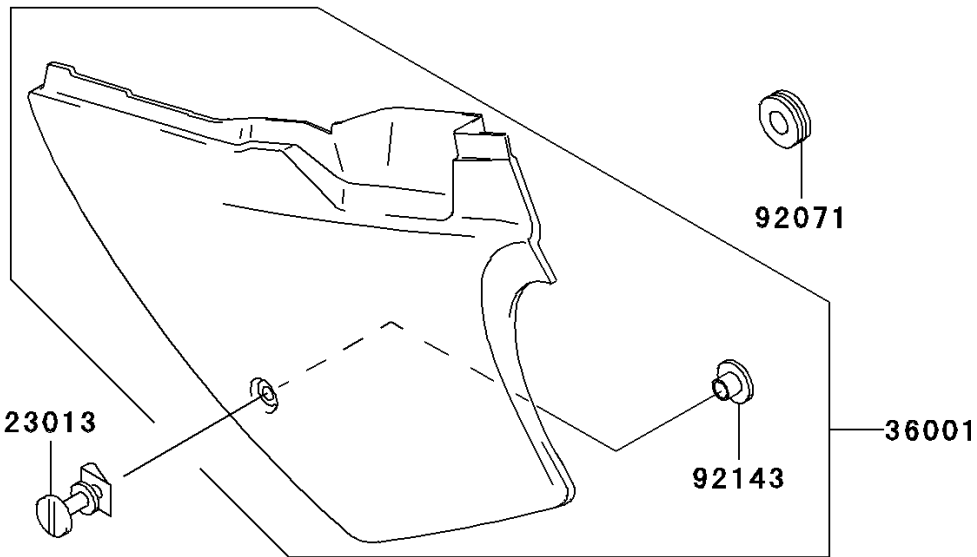

2005 KDX220R PARTS DIAGRAM

Side Covers/Chain Cover

F2610

2005 KDX220R PARTS LIST

Side Covers/Chain Cover

ITEM NAME	PART NUMBER	QUANTITY
SCREW-ASSY (Ref # 23013)	23013-1051	1
COVER-SIDE,LH,S.WHITE (Ref # 36001)	36001-1526-266	1
COVER-SIDE,RH,S.WHITE (Ref # 36001A)	36001-1527-266	1
GROMMET (Ref # 92071)	92071-056	1
DAMPER (Ref # 92075)	92075-1967	1
DAMPER,AIR FILTER (Ref # 92075A)	92075-217	2
COLLAR (Ref # 92143)	92143-1196	3
BOLT,6X20 (Ref # 92150)	92150-1339	2