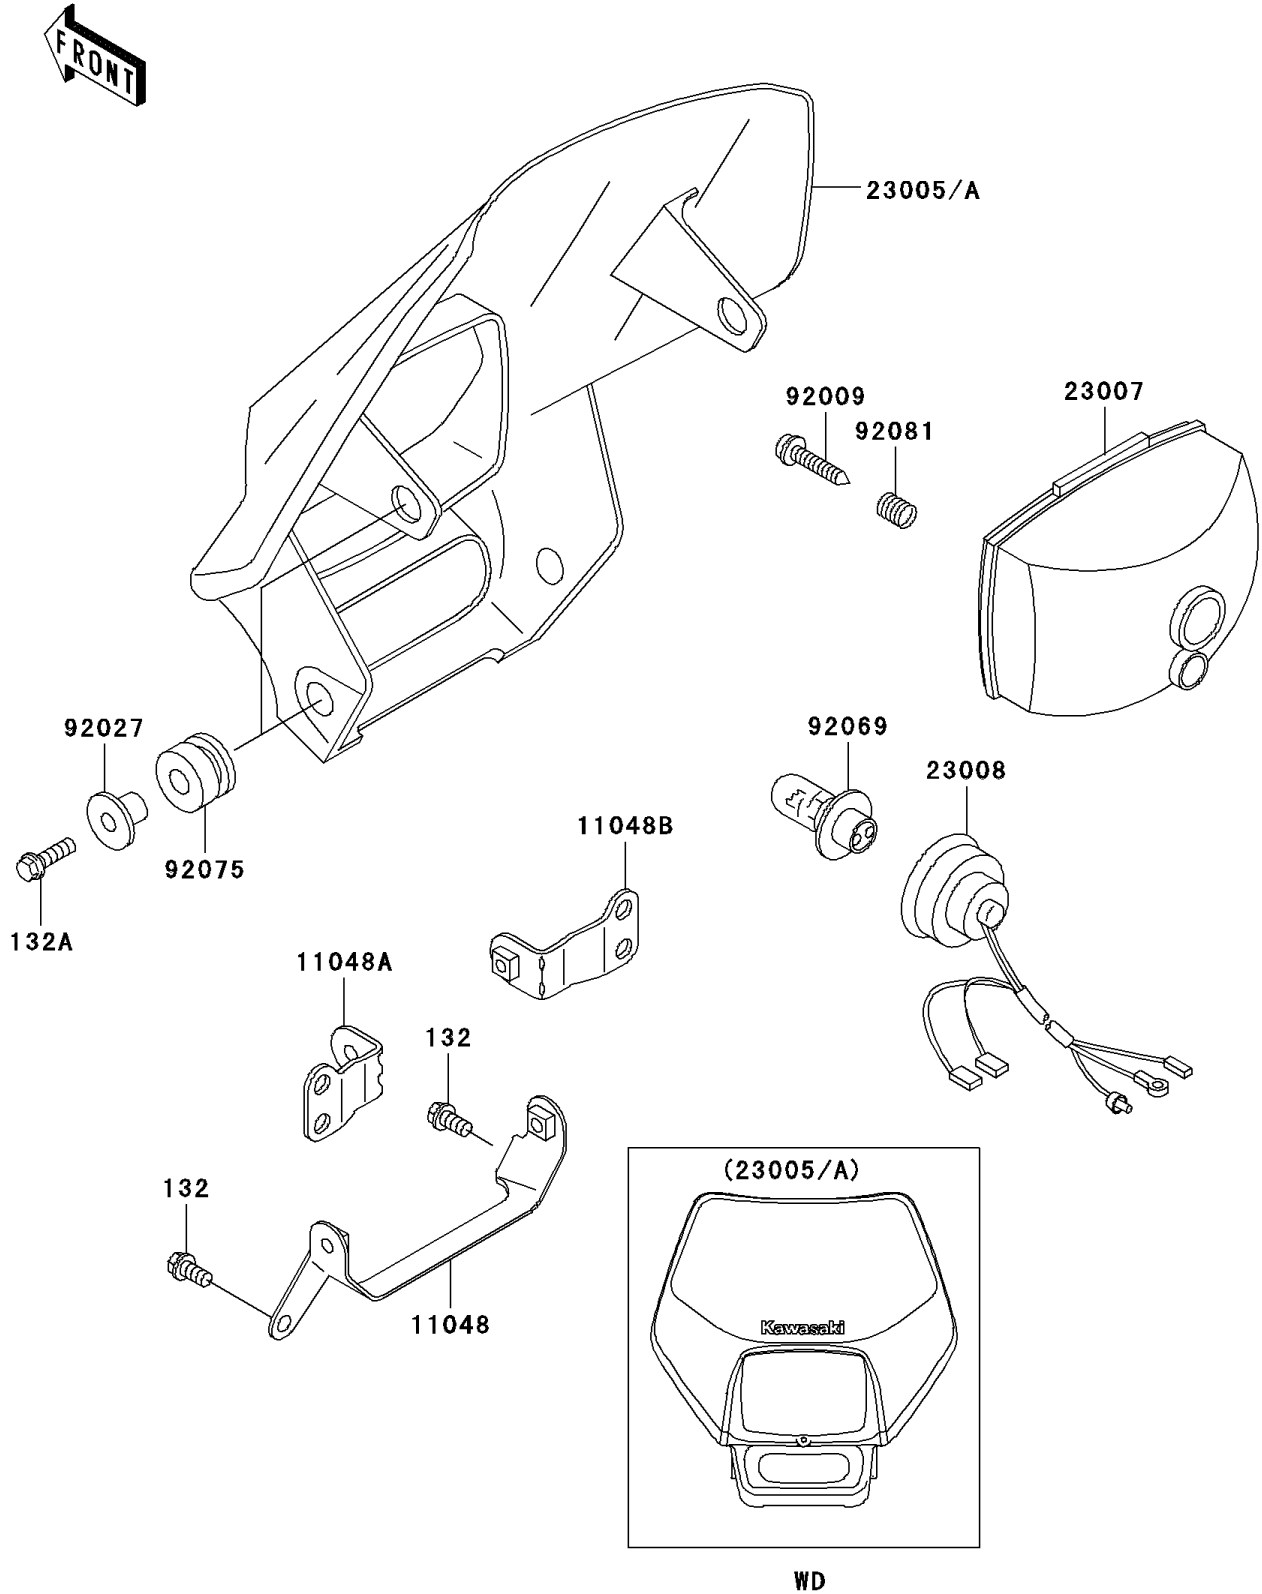

2005 KDX220R PARTS DIAGRAM

Headlight(s)

F2710

2005 KDX220R PARTS LIST

Headlight(s)

ITEM NAME	PART NUMBER	QUANTITY
BOLT-FLANGED-SMALL (Ref # 132)	132G0612	2
BOLT-FLANGED-SMALL (Ref # 132A)	132G0620	4
BRACKET,HEAD LAMP,LWR (Ref # 11048)	11048-1089	1
BRACKET,HEAD LAMP,UPP,LH (Ref # 11048A)	11048-1534	1
BRACKET,HEAD LAMP,UPP,RH (Ref # 11048B)	11048-1535	1
BODY-COMP-HEAD LAMP,L.GREEN (Ref # 23005)	23005-5044-290	1
LENS-COMP,HEAD LAMP (Ref # 23007)	23007-1246	1
SOCKET-ASSY,HEAD LAMP (Ref # 23008)	23008-1513	1
SCREW,TAPPING (Ref # 92009)	92009-1695	1
COLLAR (Ref # 92027)	92027-1183	4
BULB,12V 30/30W (Ref # 92069)	92069-1080	1
DAMPER,RUBBER (Ref # 92075)	92075-1123	4
SPRING,FOUCUS ADJUSTING (Ref # 92081)	92081-1519	1