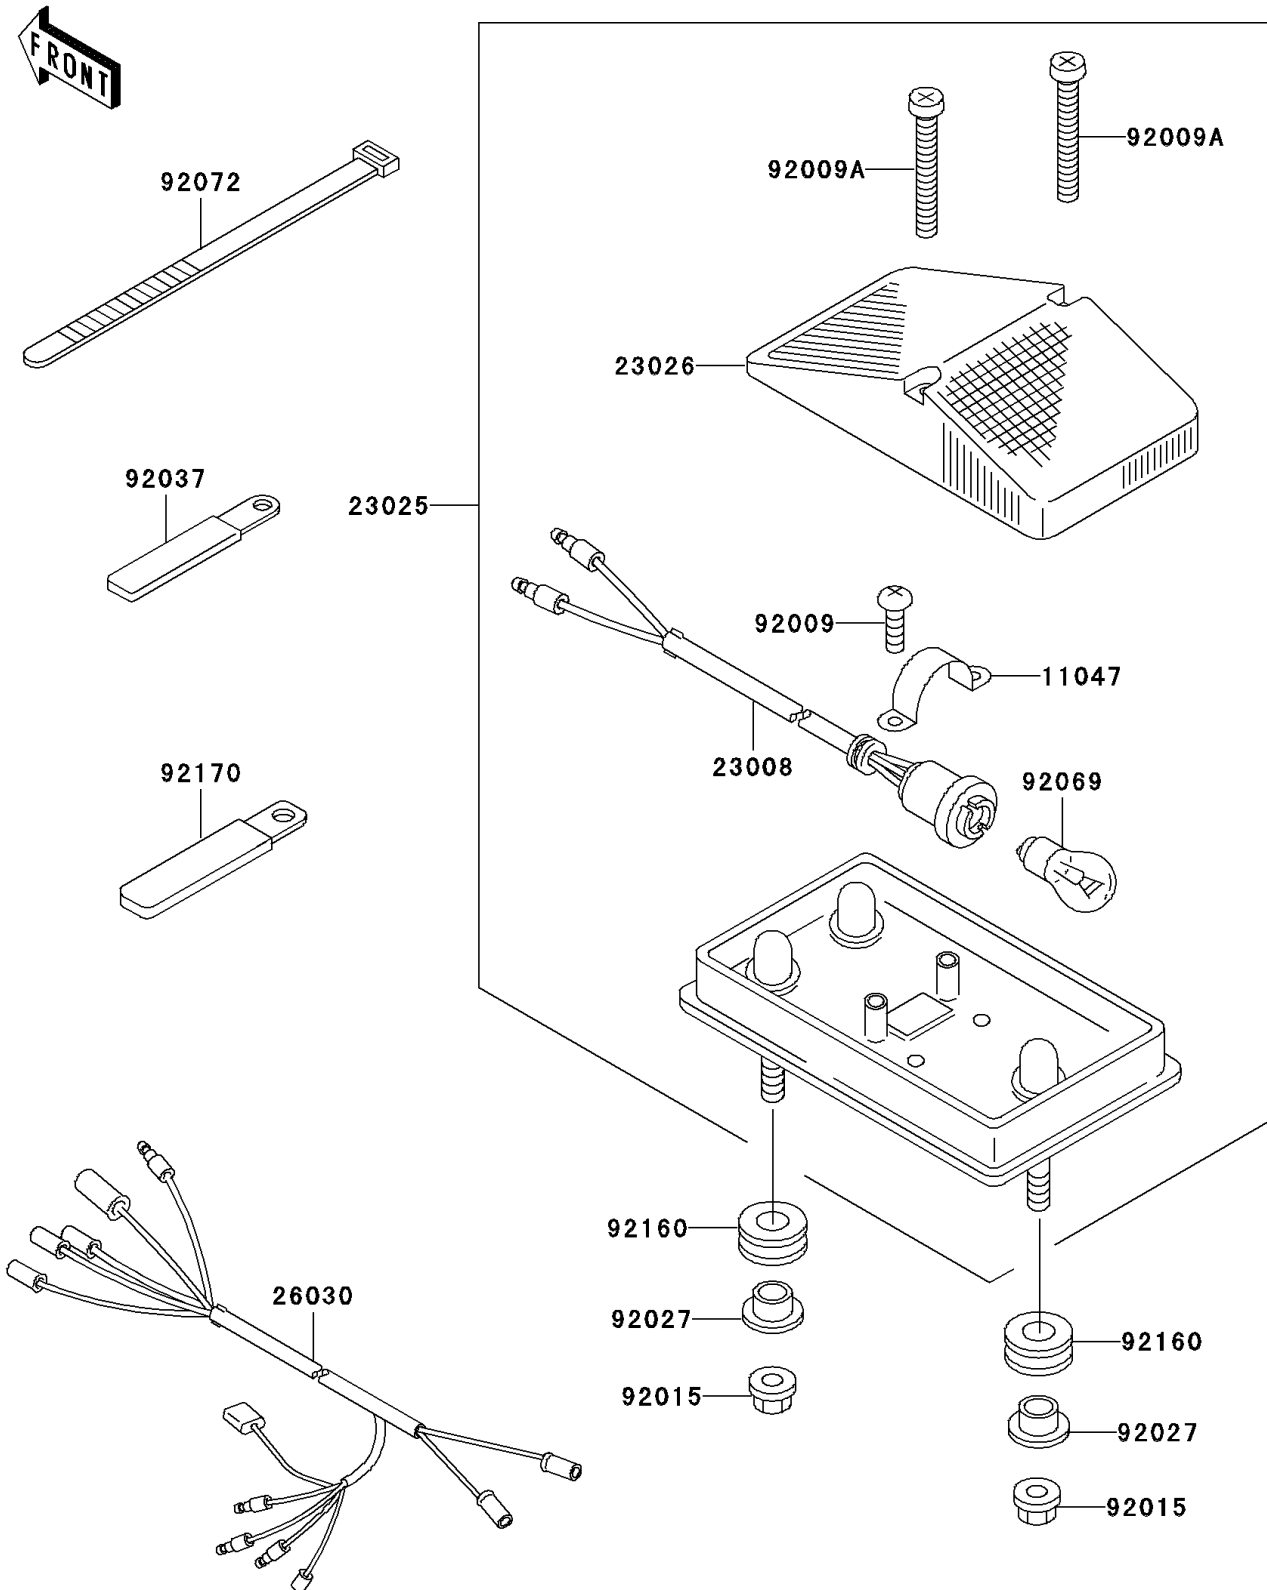

# 2005 KDX220R PARTS DIAGRAM

Taillight(s)

F2720

## 2005 KDX220R PARTS LIST

### Taillight(s)

ITEM NAME	PART NUMBER	QUANTITY
BRACKET,TAIL LAMP (Ref # 11047)	11047-1238	1
SOCKET-ASSY,TAIL LAMP (Ref # 23008)	23008-1462	1
LAMP-TAIL (Ref # 23025)	23025-1215	1
LENS,TAIL LAMP (Ref # 23026)	23026-1131	1
HARNESS,MAIN (Ref # 26030)	26030-1279	1
SCREW,TAPPING,4X10 (Ref # 92009)	92009-1021	2
SCREW,TAPPING,4X30 (Ref # 92009A)	92009-1647	2
NUT,FLANGED,6MM (Ref # 92015)	92015-1367	3
COLLAR,L=14.1 (Ref # 92027)	92027-1920	3
CLAMP,L=60 (Ref # 92037)	92037-1069	1
BULB,12V 10W (Ref # 92069)	92069-1072	1
BAND,L=202 (Ref # 92072)	92072-1195	5
DAMPER (Ref # 92160)	92160-1167	3
CLAMP,L=150 (Ref # 92170)	92170-1114	1