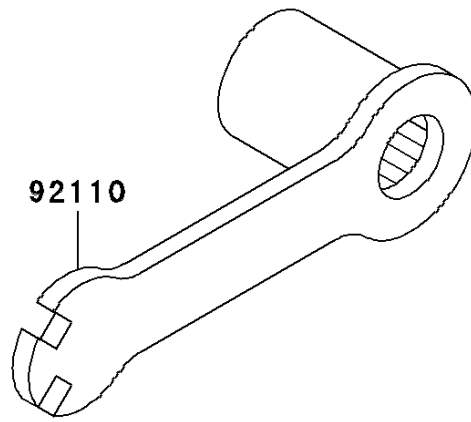

2005 KDX220R PARTS DIAGRAM

Owner's Tools

F2810

2005 KDX220R PARTS LIST

Owner's Tools

ITEM NAME	PART NUMBER	QUANTITY
GASKET-LIQUID,TUBE,100G,SILVER (Ref # 92104)	92104-002	1
TOOL-WRENCH,BOX,21MM&SPOKE (Ref # 92110)	92110-1142	1