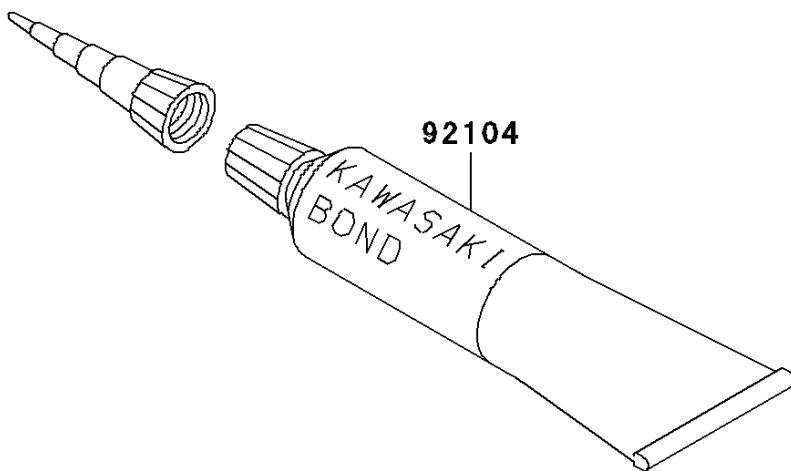

2005 KDX220R PARTS DIAGRAM

Owner's Tools

F2810

2005 KDX220R PARTS LIST

Owner's Tools

ITEM NAME	PART NUMBER	QUANTITY
GASKET-LIQUID,TUBE,100G,SILVER (Ref # 92104)	92104-002	1
TOOL-WRENCH,BOX,21MM&SPOKE (Ref # 92110)	92110-1142	1