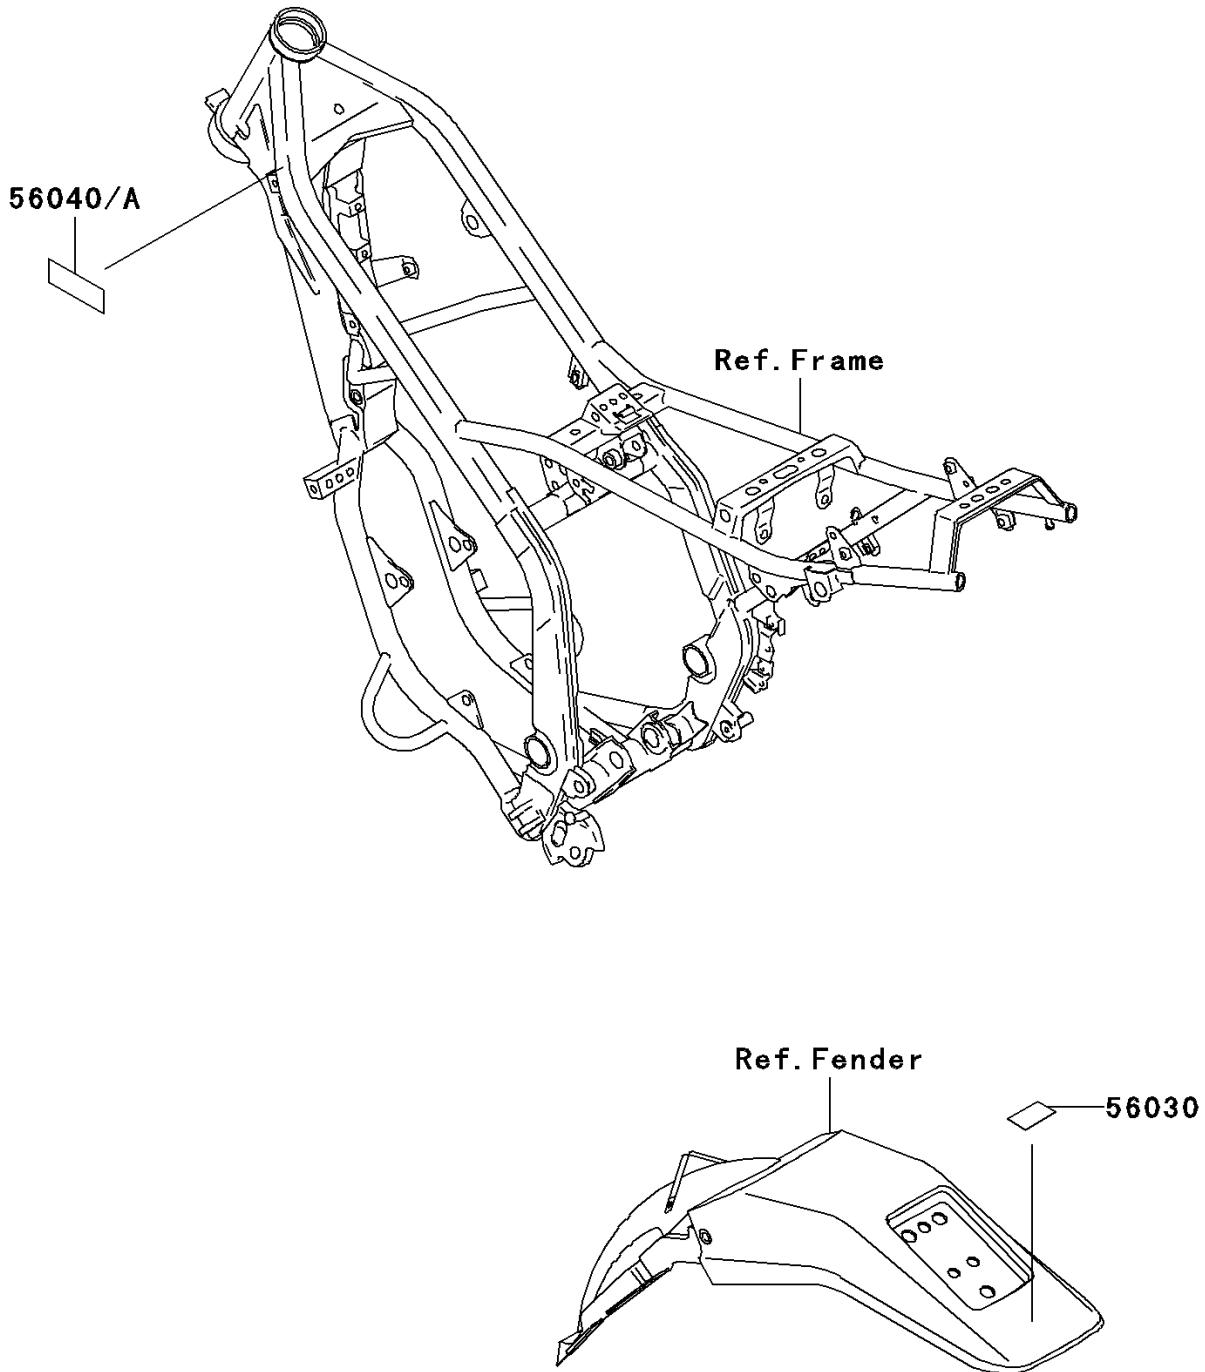

2004 KDX220R PARTS DIAGRAM

Labels

F2860

2004 KDX220R PARTS LIST

Labels

ITEM NAME	PART NUMBER	QUANTITY
LABEL,32:1 (Ref # 56030)	56030-1230	1
LABEL-WARNING,OFF-ROAD VEHICLE (Ref # 56040)	56040-1018	1
LABEL-WARNING,OFF-ROAD VEHICLE (Ref # 56040A)	56040-1304	1