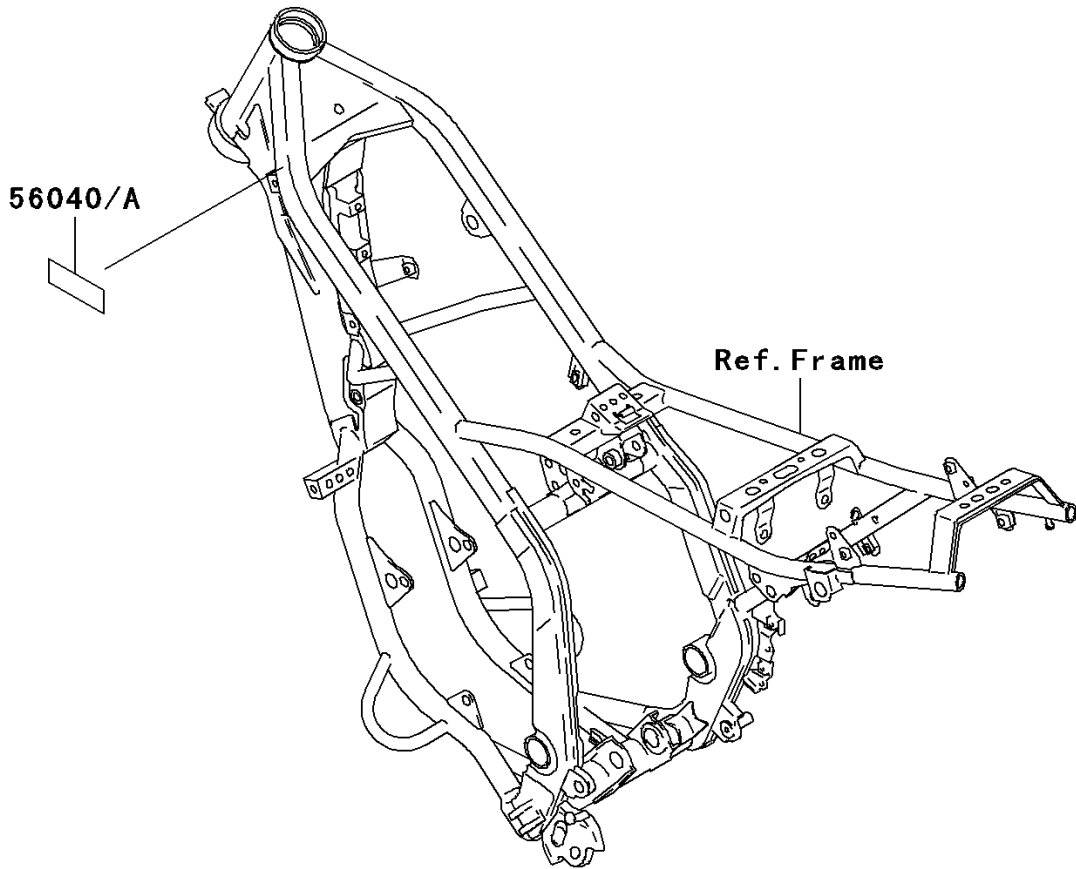

2005 KDX220R PARTS DIAGRAM

Labels

F2860

2005 KDX220R PARTS LIST

Labels

ITEM NAME	PART NUMBER	QUANTITY
LABEL,32:1 (Ref # 56030)	56030-1230	1
LABEL-WARNING,OFF-ROAD VEHICLE (Ref # 56040)	56040-1018	1
LABEL-WARNING,OFF-ROAD VEHICLE (Ref # 56040A)	56040-1304	1