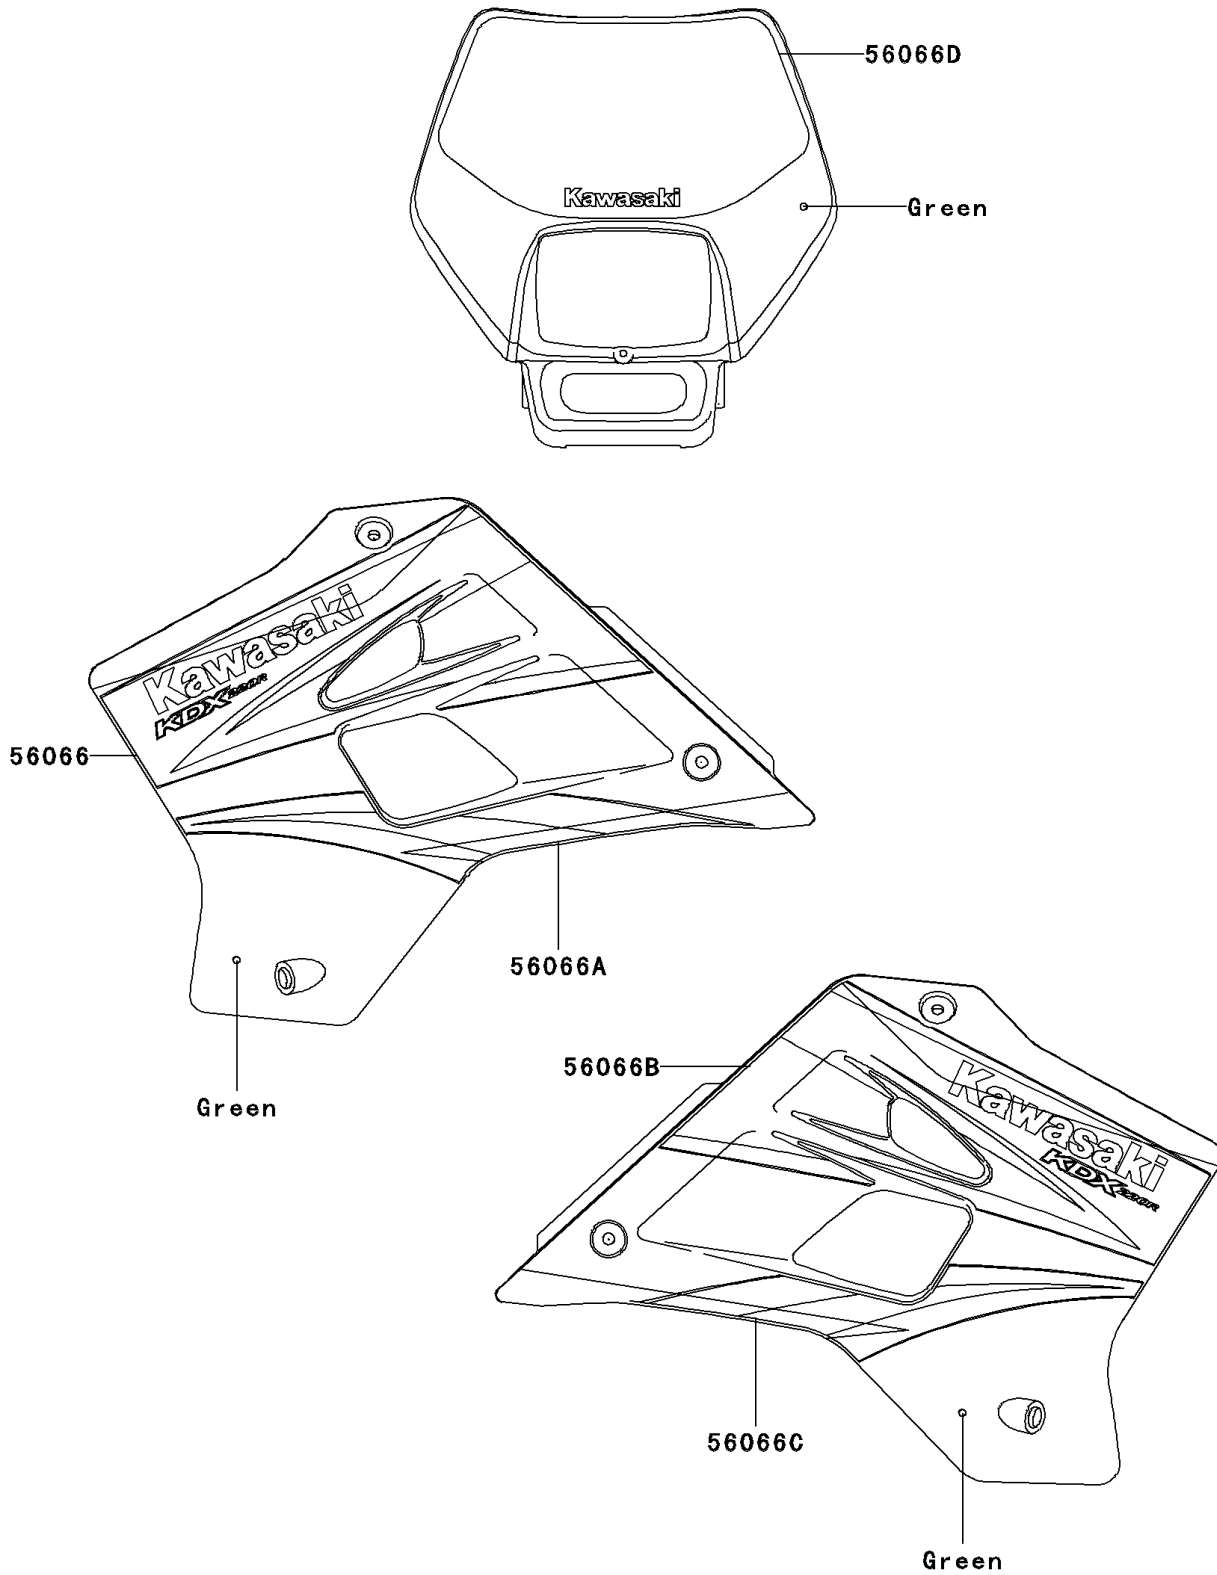

2004 KDX220R PARTS DIAGRAM

Decals(Green)(A11)

F2861A

2004 KDX220R PARTS LIST

Decals(Green)(A11)

ITEM NAME	PART NUMBER	QUANTITY
PATTERN,SHROUD,UPP,LH (Ref # 56066)	56066-0393	1
PATTERN,SHROUD,LWR,LH (Ref # 56066A)	56066-0394	1
PATTERN,SHROUD,UPP,RH (Ref # 56066B)	56066-0395	1
PATTERN,SHROUD,LWR,RH (Ref # 56066C)	56066-0396	1
PATTERN,HEAD LAMP COVER (Ref # 56066D)	56066-1089	1