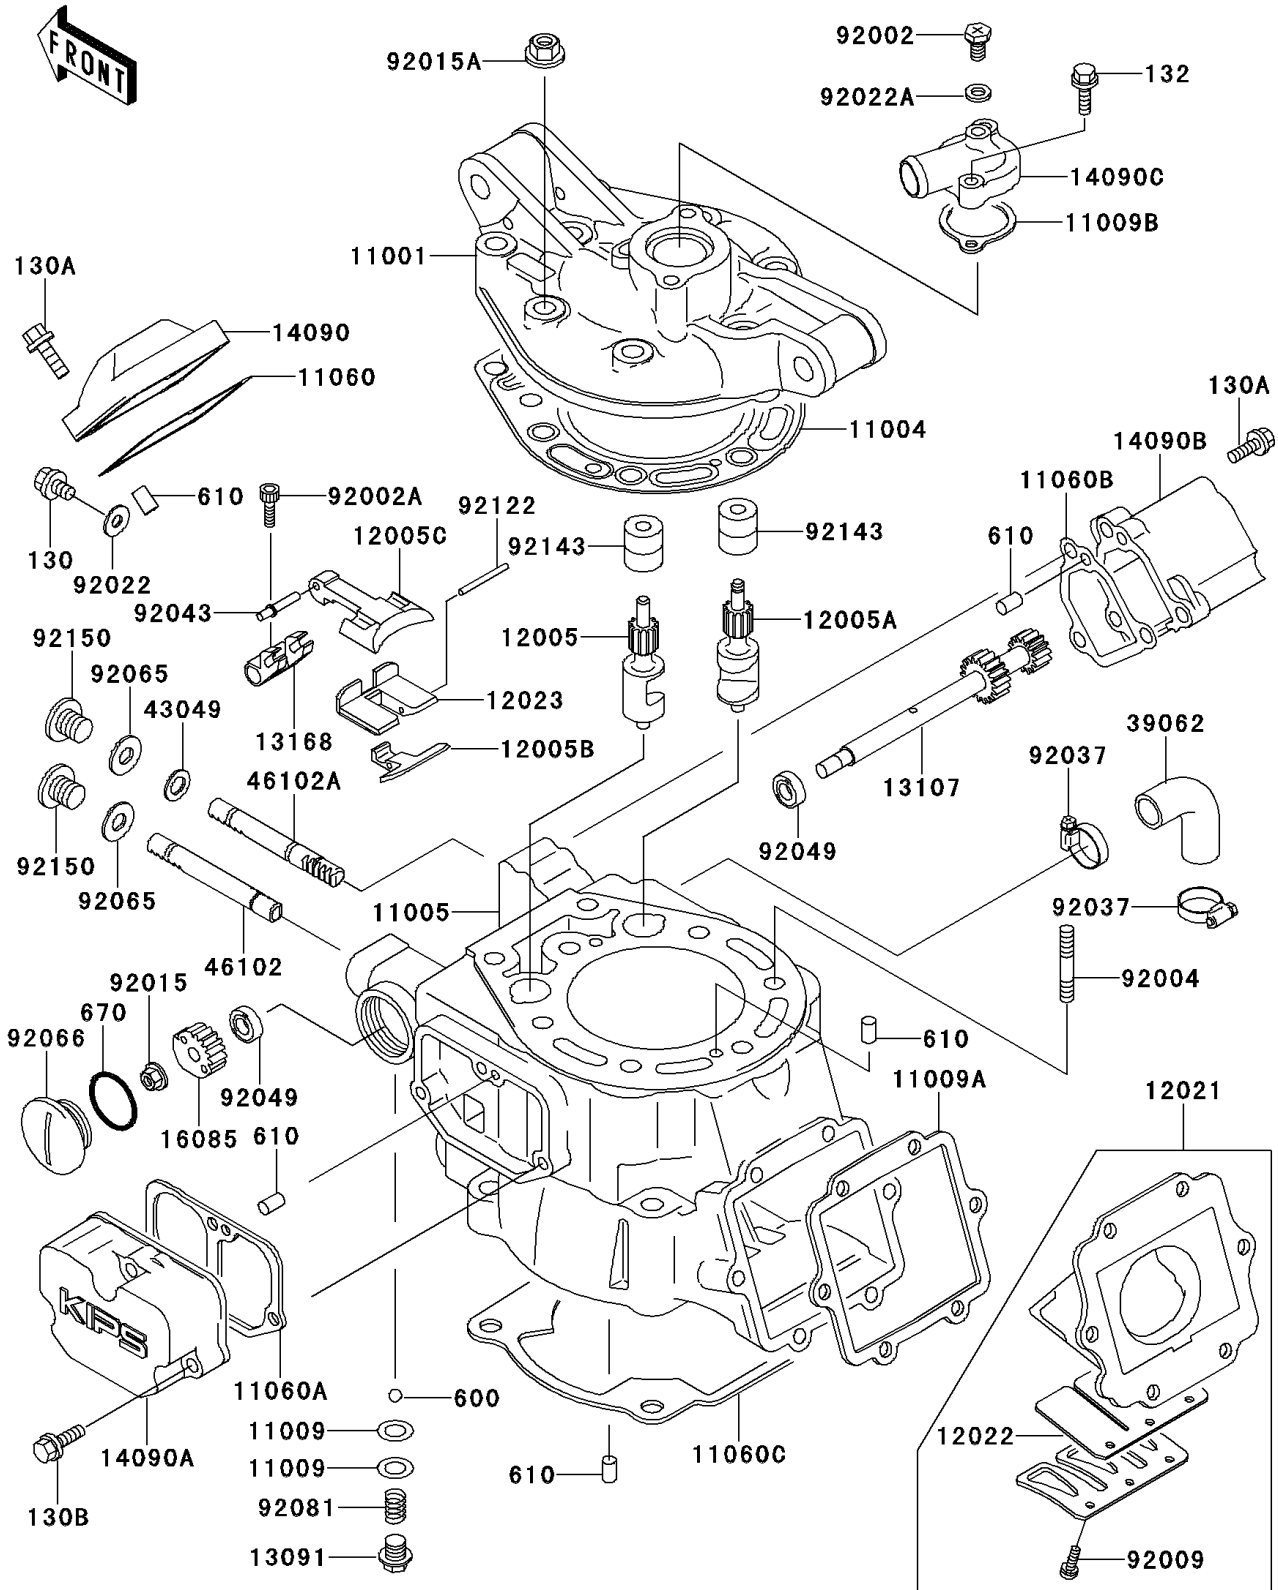

1997 KDX220R PARTS DIAGRAM

Cylinder Head/Cylinder

E1110