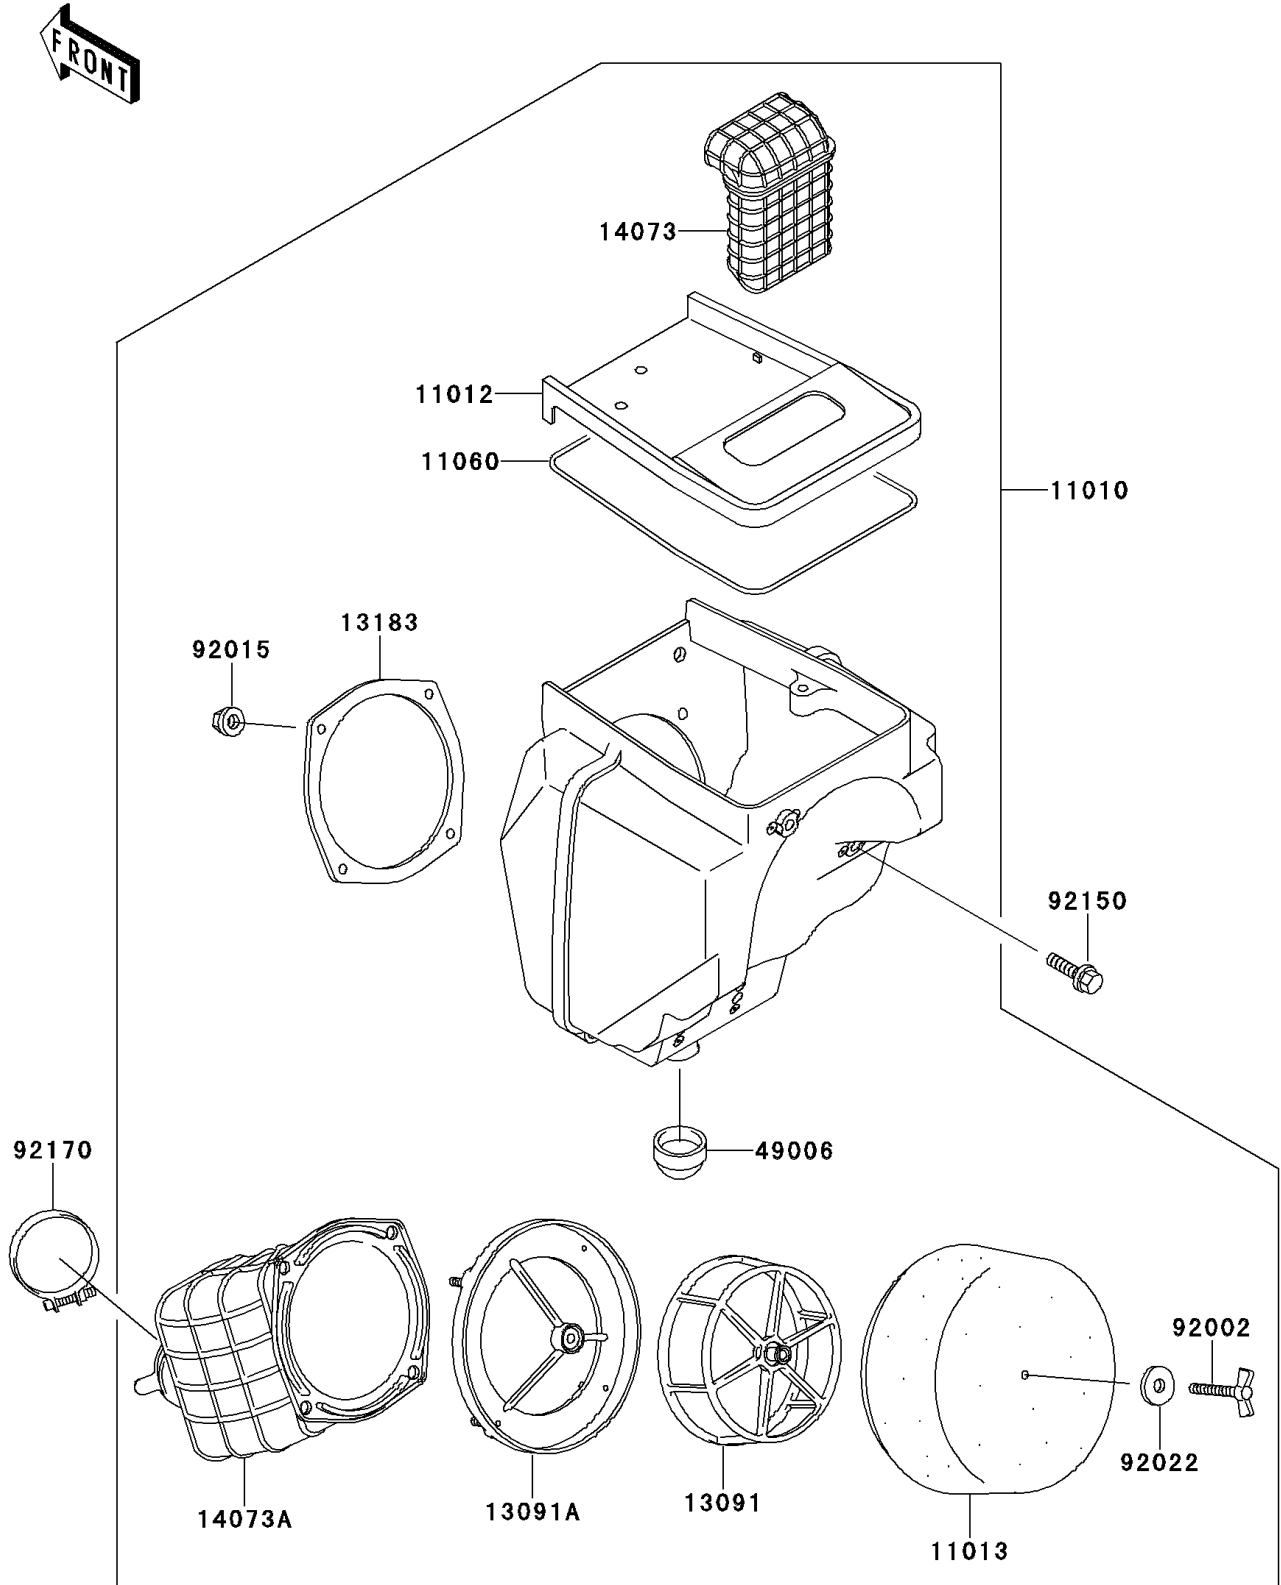

1997 KDX220R PARTS DIAGRAM

Air Cleaner

E1130

1997 KDX220R PARTS LIST

Air Cleaner

ITEM NAME	PART NUMBER	QUANTITY
FILTER-ASSY-AIR (Ref # 11010)	11010-1575	1
CAP,AIR FILTER (Ref # 11012)	11012-1913	1
ELEMENT-AIR FILTER (Ref # 11013)	11013-1260	1
GASKET,AIR FILTER (Ref # 11060)	11060-1664	1
HOLDER,ELEMENT (Ref # 13091)	13091-1454	1
HOLDER (Ref # 13091A)	13091-1951	1
PLATE,DUCT FITTING (Ref # 13183)	13183-1046	1
DUCT,AIR INLET (Ref # 14073)	14073-1577	1
DUCT,AIR FILTER (Ref # 14073A)	14073-1597	1
BOOT (Ref # 49006)	49006-1248	1
BOLT,WING (Ref # 92002)	92002-1719	1
NUT,FLANGED,5MM (Ref # 92015)	92015-1259	4
WASHER,6.5X20X1.6 (Ref # 92022)	92022-125	1
BOLT,6X20 (Ref # 92150)	92150-1892	3
CLAMP,65MM (Ref # 92170)	92170-1526	1