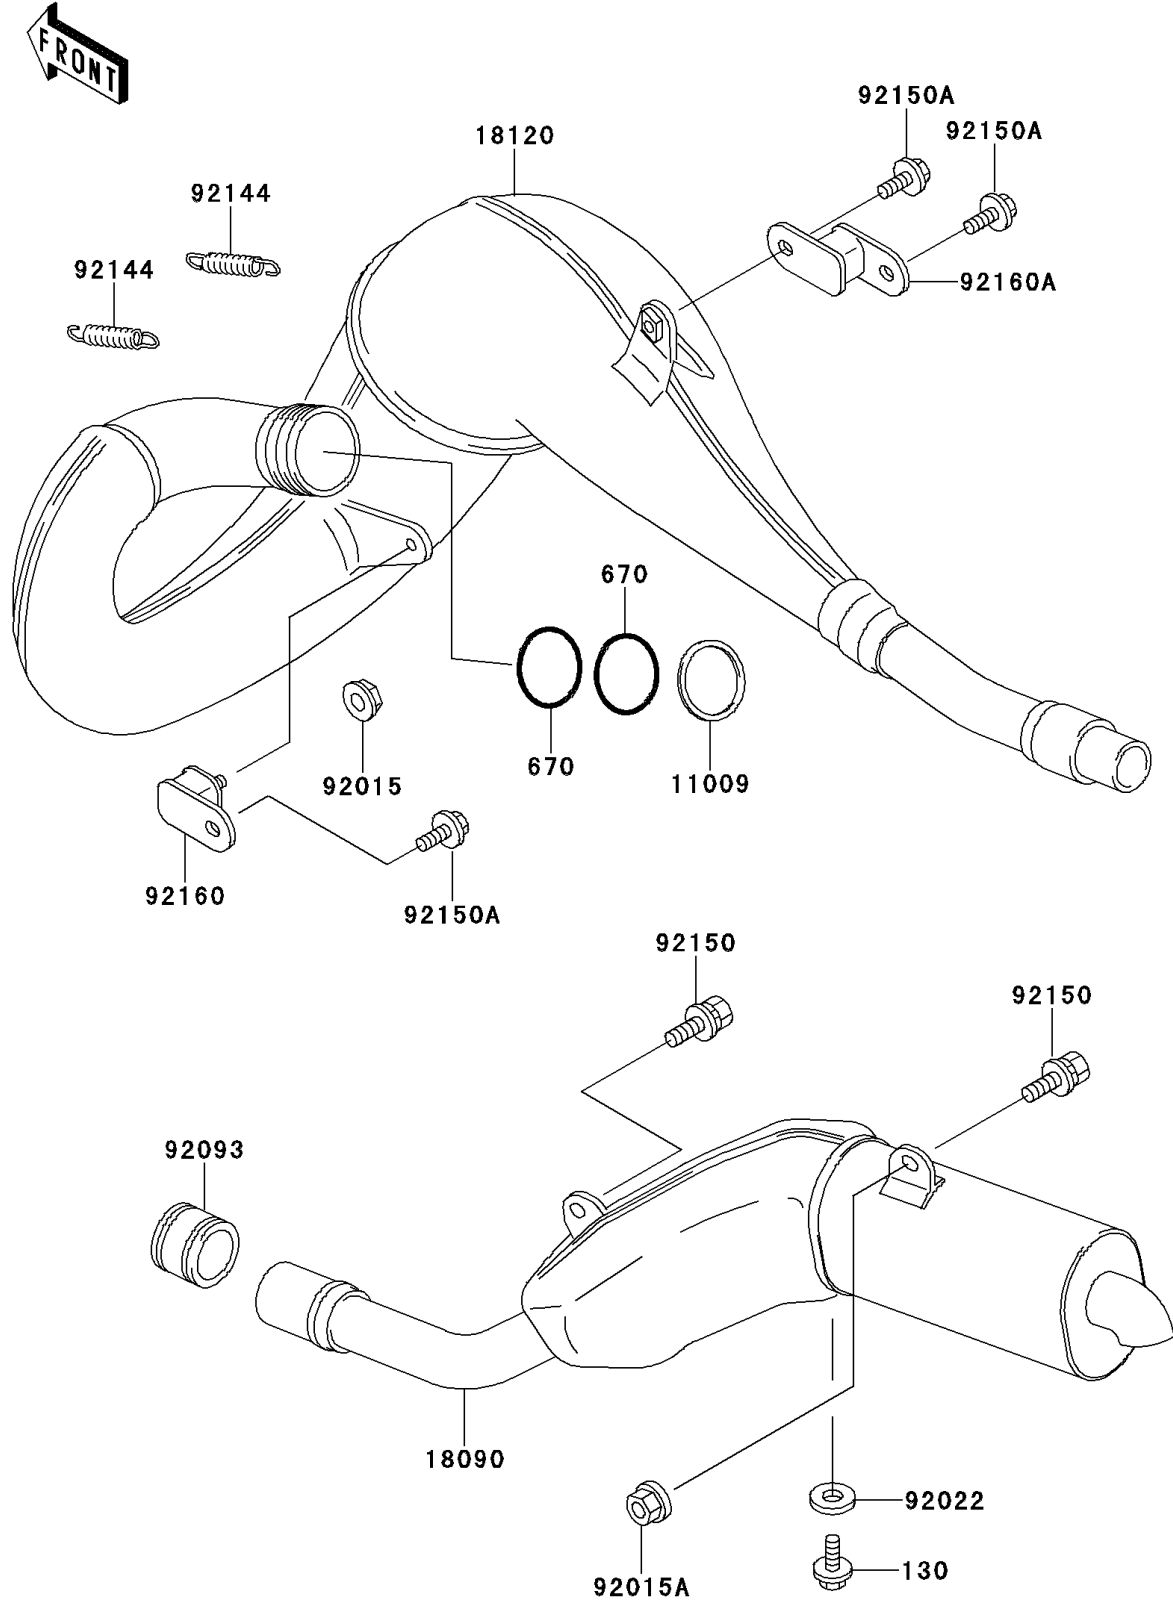

1997 KDX220R PARTS DIAGRAM

Muffler(s)

E1140

1997 KDX220R PARTS LIST

Muffler(s)

ITEM NAME	PART NUMBER	QUANTITY
BOLT-FLANGED (Ref # 130)	130J0812	1
O RING,39MM (Ref # 670)	670E3039	2
GASKET,EXHAUST PIPE (Ref # 11009)	11009-1995	1
BODY-COMP-MUFFLER (Ref # 18090)	18090-1566	1
CHAMBER-EXHAUST (Ref # 18120)	18120-1074	1
NUT,6MM (Ref # 92015)	92015-1365	1
NUT,FLANGED,LOCK,8MM (Ref # 92015A)	92015-1668	1
WASHER,8.2X14X1.0 (Ref # 92022)	92022-1488	1
SEAL,MUFFLER CONNECTING (Ref # 92093)	92093-1328	1
SPRING (Ref # 92144)	92144-1035	2
BOLT,8X20 (Ref # 92150)	92150-1859	2
BOLT,6X12 (Ref # 92150A)	92150-1891	3
DAMPER,MUFFLER,FR (Ref # 92160)	92160-1176	1
DAMPER,MUFFLER,RR (Ref # 92160A)	92160-1201	1